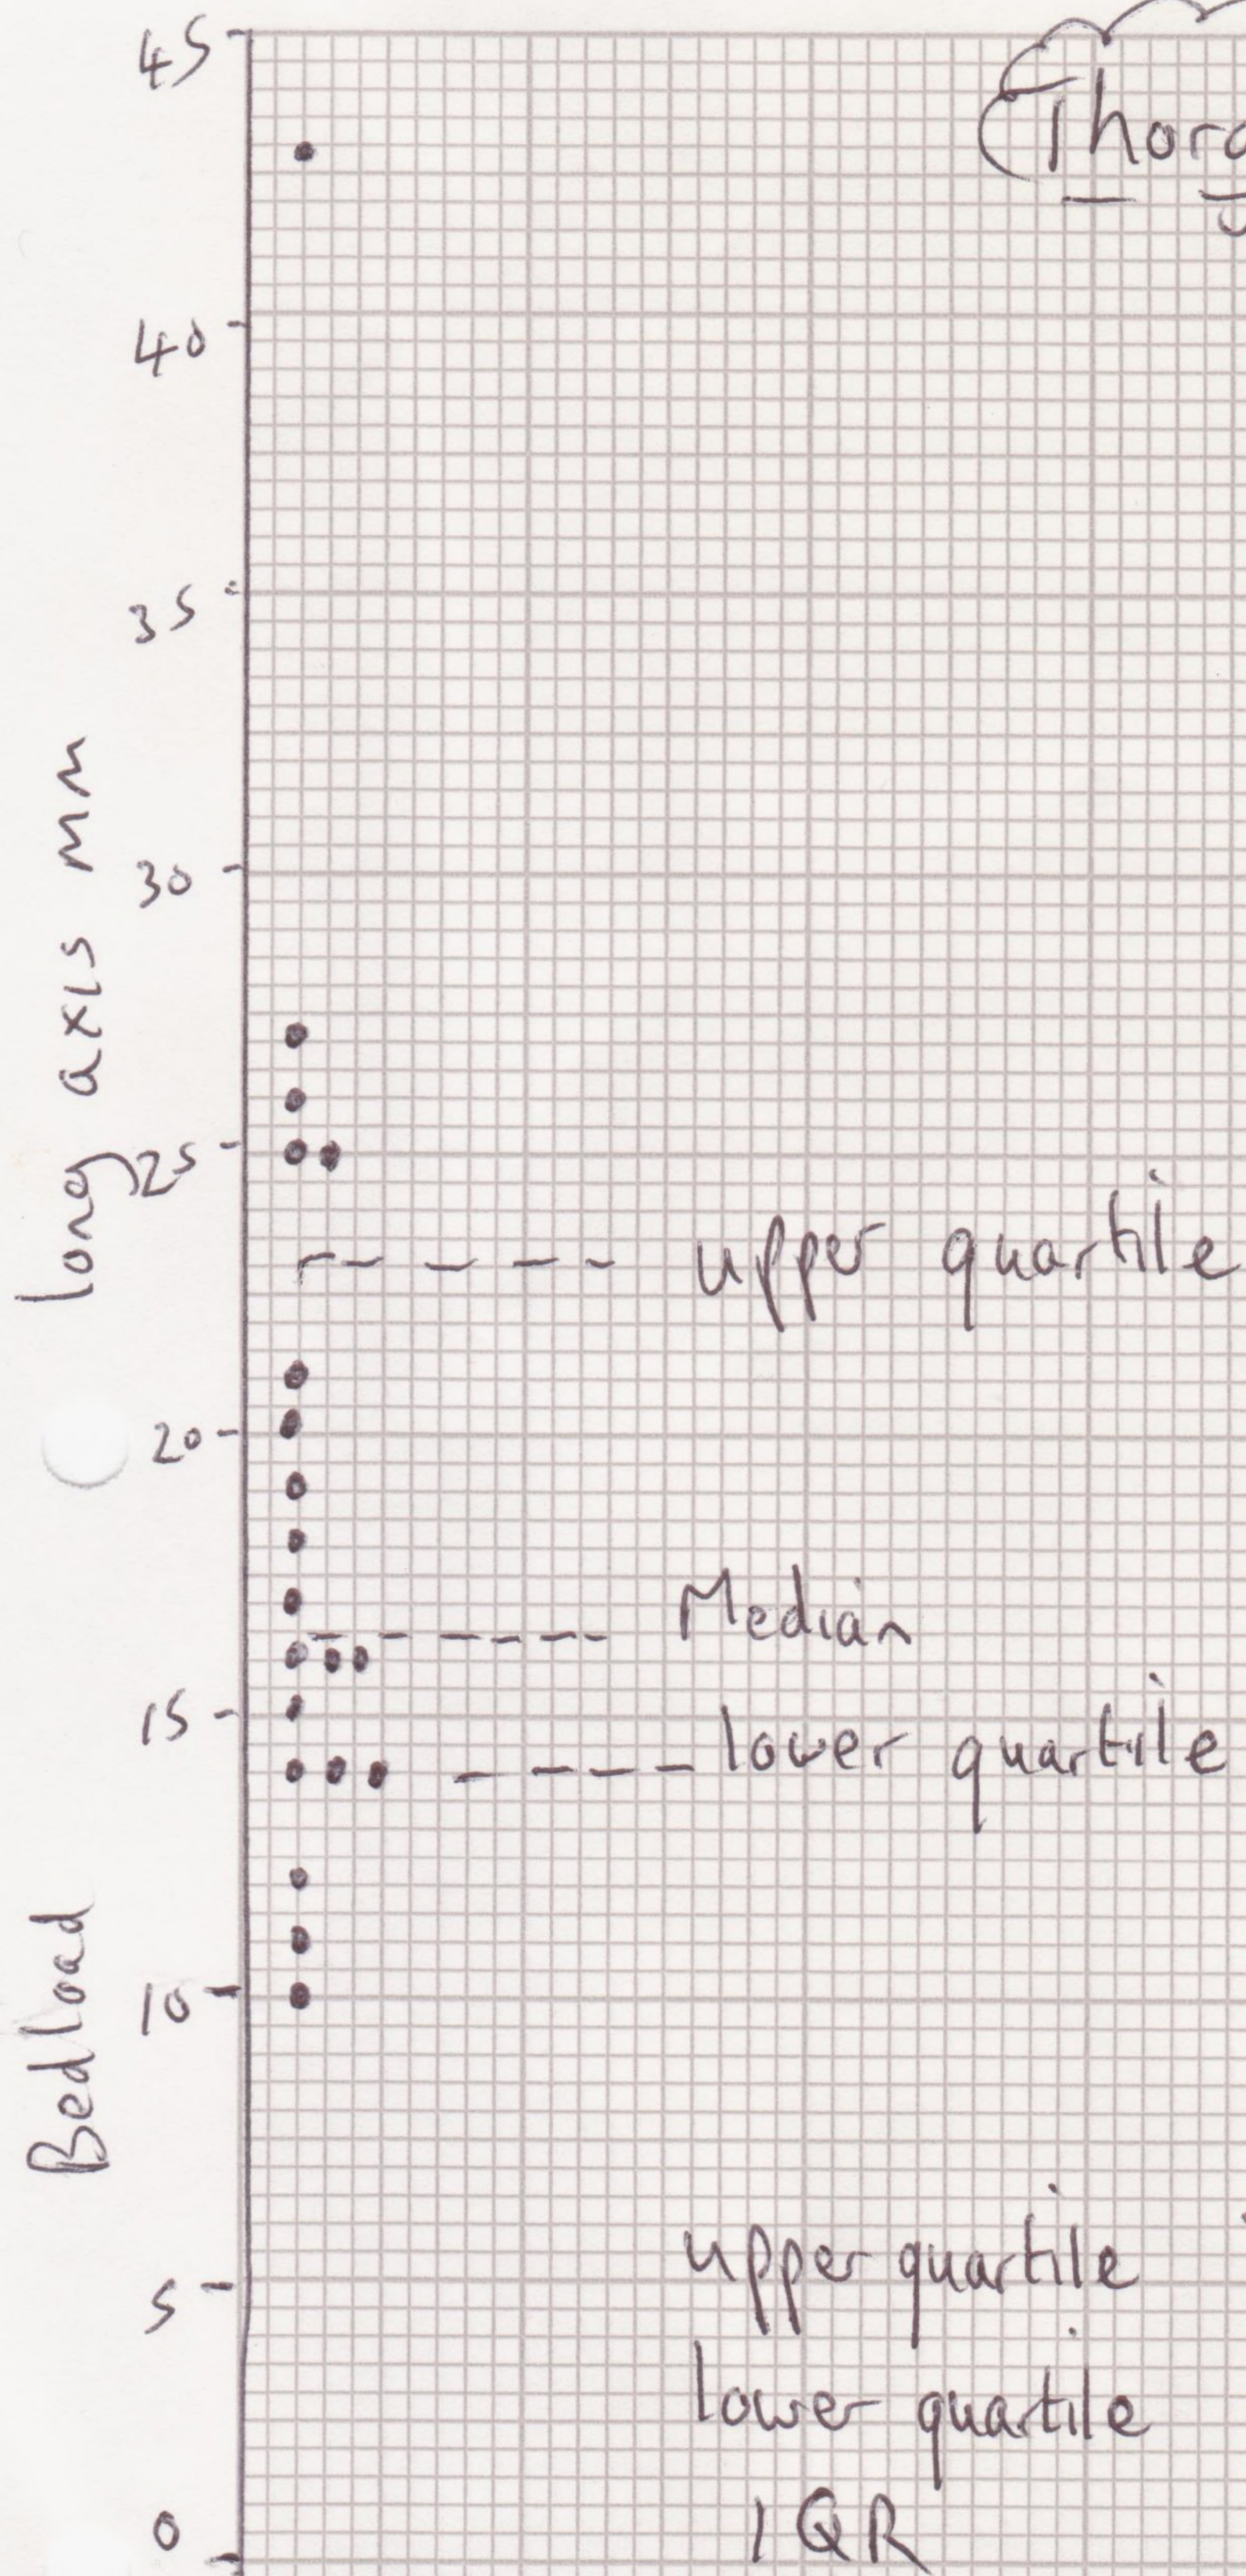

Thorganby

Median 16.5mm Mean 19mm

Box and Whisker

Dispersion diagram