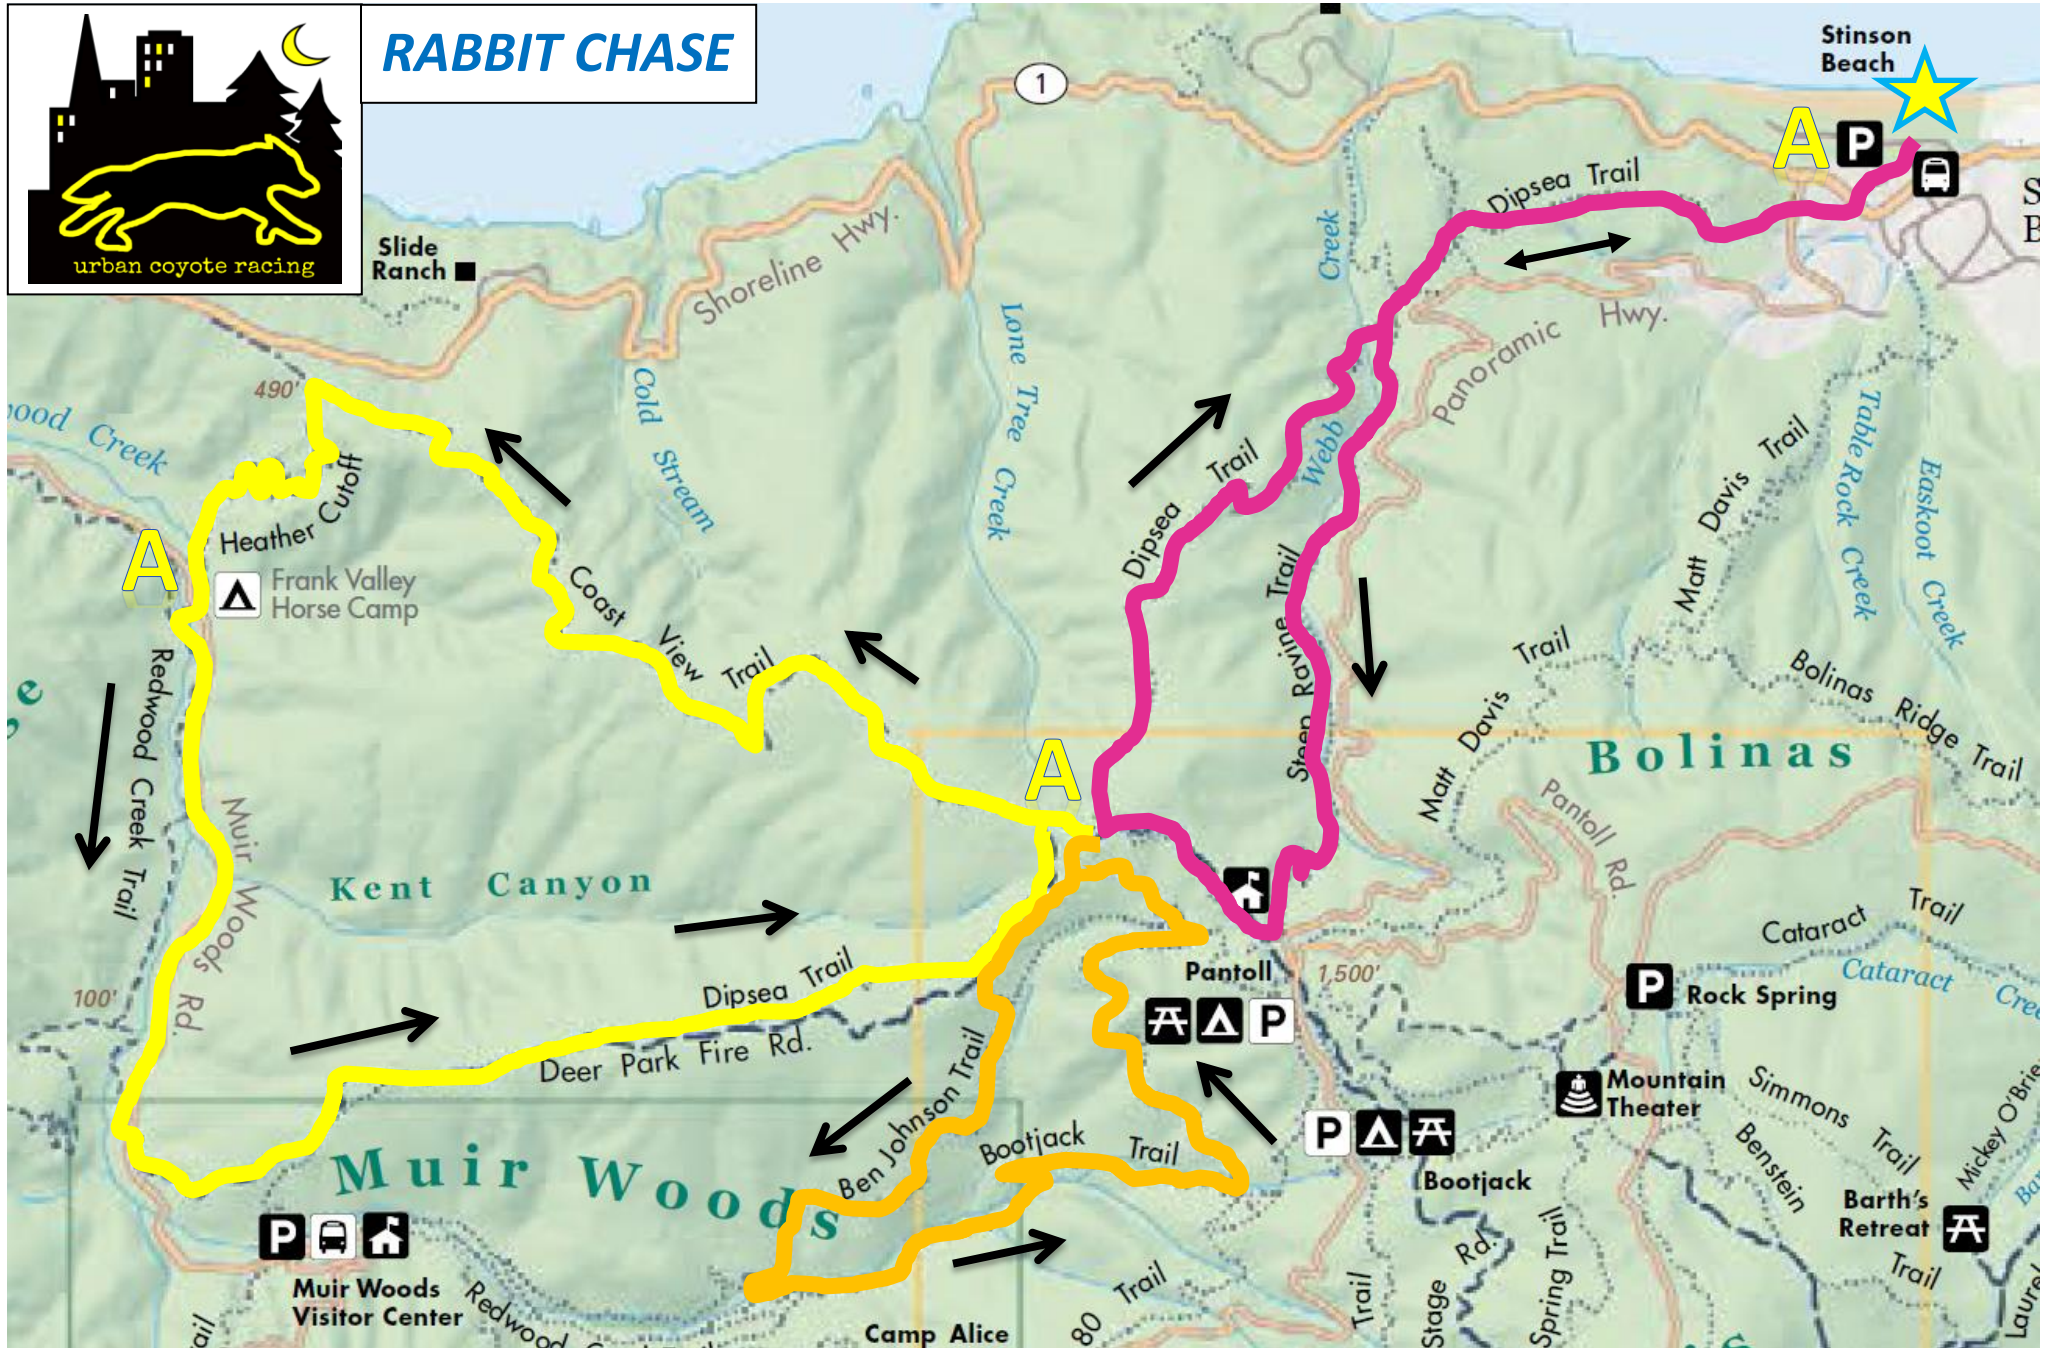

# RABBIT CHASE

10K – PINK LOOP	 Start/Finish  Aid Station
HALF MARATHON – PINK TO YELLOW LOOP TO PINK FINISH	
30K – PINK TO YELLOW LOOP TO ORANGE LOOP TO PINK FINISH	