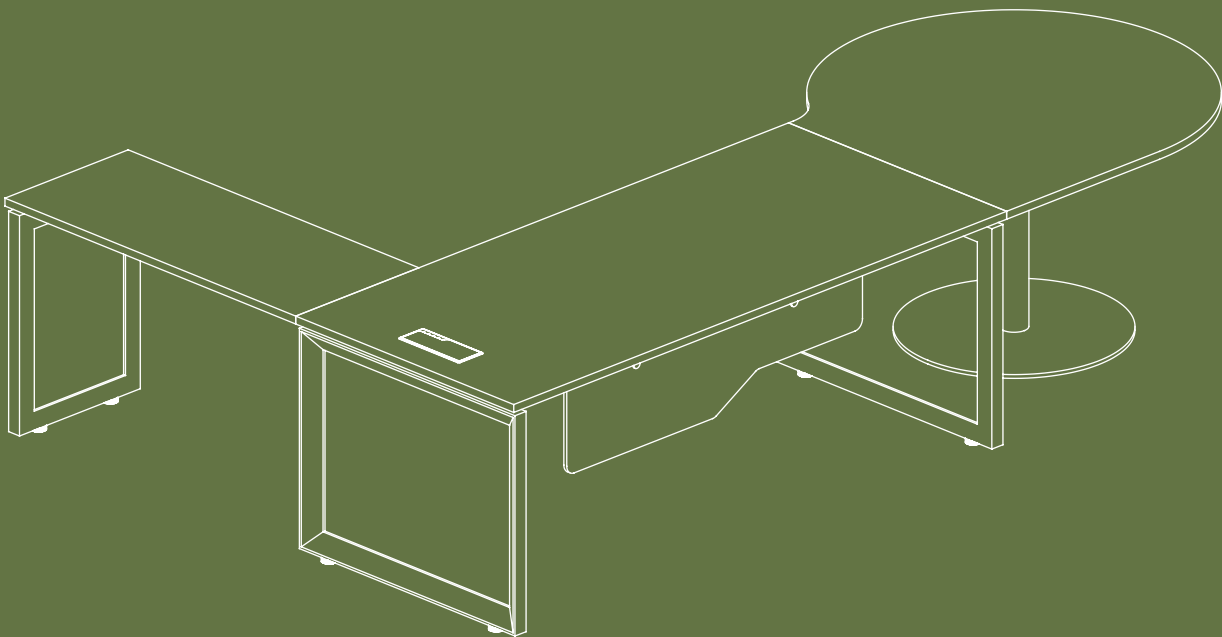

MAX 10

THE MODERN
OFFICE
SOLUTION

Main Desk
M10-D01-1809 1800x900xH750
Extension
M10-E01-1111 1100x1100xH750
Return
M10-DR2-1205 1200x500xH750
Cabinet
M10-F06-0818 800x400xH1800.

Main Desk
M10-D02-1612 1600/800×1200/600×H750
M10-D02-1812 1800/800×1200/600×H750
Desk High Pedestal
M10-DR3-0406 420×600×H750
Cabinet
M10-F01-0809 800×400×H900
M10-F02-0812 800×400×H1200

Main Desk
M10-D02-1612
1600/800×1200/600×H750
M10-D02-1812
1800/800×1200/600×H750
Desk High Pedestal
M10-DR3-0406 420×600×H750

Cabinet
M10-F01-0809 800×400×H900

- Main Desk**
 M10-DS-1608 1600x800xH750
 M10-DS-1808 1800x800xH750
 M10-DS-2009 2000x900xH750
- Return**
 M10-DR1-0905 900x500xH750
 M10-DR1-1205 1200x500xH750
- Cabinet**
 M10-F01-0809 800x400xH900
 M10-F02-0812 800x400xH1200
 M10-F06-0818 800x400xH1800

Main Desk
M10-D03-1808 1800x800xH750
M10-D03-2009 2000x900xH750
Side Cabinet
M10-DR4-1605 1600x500xH600
Cabinet
M10-F02-0812 800x400xH1200

Main Desk
M10-D03-1808 1800×800×H750
M10-D03-2009 2000×900×H750
Side Cabinet
M10-DR4-1605 1600×500×H600
Cabinet
M10-F01-0809 800×400×H900