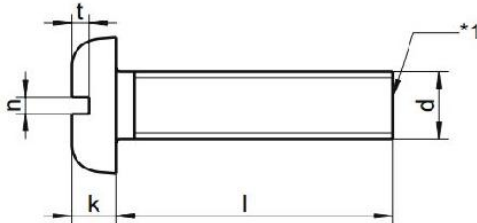

## SLOTTED PAN M/C SCREW

## DIN 85

Catalogue Data Sheet No. B4B03

**AISI 304**

d	M2	M2.5	M3	M3.5	M4	M5	M6	M8
t min	0.4	0.5	0.7	0.8	1	1.2	1.4	1.9
n	0.5	0.6	0.8	1.0	1.2	1.2	1.6	2
k	1.3	1.5	1.8	2.1	2.4	3	3.6	4.8
dk	4	5	6	7	8	10	12	16

Dimensions in MM

Quote the item code given below with your order/ inquiries:

L/Dia	M2	M2.5	M3	M3.5	M4	M5	M6	M8
3	B4B0302003	B4B0320503	B4B0303003					
4	B4B0302004	B4B0320504	B4B0303004					
5	B4B0302005	B4B0320505	B4B0303005	B4B0330505	B4B0304005			
6	B4B0302006	B4B0320506	B4B0303006	B4B0330506	B4B0304006	B4B0305006		
8	B4B0302008	B4B0320508	B4B0303008	B4B0330508	B4B0304008	B4B0305008	B4B0306008	
10	B4B0302010	B4B0320510	B4B0303010	B4B0330510	B4B0304010	B4B0305010	B4B0306010	B4B0308010
12	B4B0302012	B4B0320512	B4B0303012	B4B0330512	B4B0304012	B4B0305012	B4B0306012	B4B0308012
14	B4B0302014	B4B0320514	B4B0303014	B4B0330514	B4B0304014	B4B0305014	B4B0306014	B4B0308014
16	B4B0302016	B4B0320516	B4B0303016	B4B0330516	B4B0304016	B4B0305016	B4B0306016	B4B0308016
18	B4B0302018	B4B0320518	B4B0303018	B4B0330518	B4B0304018	B4B0305018	B4B0306018	B4B0308018
20	B4B0302020	B4B0320520	B4B0303020	B4B0330520	B4B0304020	B4B0305020	B4B0306020	B4B0308020
22		B4B0320522	B4B0303022	B4B0330522	B4B0304022	B4B0305022	B4B0306022	B4B0308022
25		B4B0320525	B4B0303024		B4B0304025	B4B0305025	B4B0306025	B4B0308025
30			B4B0303026		B4B0304030	B4B0305030	B4B0306030	B4B0308030
35			B4B0303028		B4B0304035	B4B0305035	B4B0306035	B4B0308035
40			B4B0303030		B4B0304040	B4B0305040	B4B0306040	B4B0308040
45			B4B0303032		B4B0304045	B4B0305045	B4B0306045	B4B0308045
50			B4B0303034		B4B0304050	B4B0305050	B4B0306050	B4B0308050
55						B4B0305055	B4B0306055	B4B0308055
60						B4B0305060	B4B0306060	
70						B4B0305065	B4B0306070	
80							B4B0306080	
90							B4B0306090	