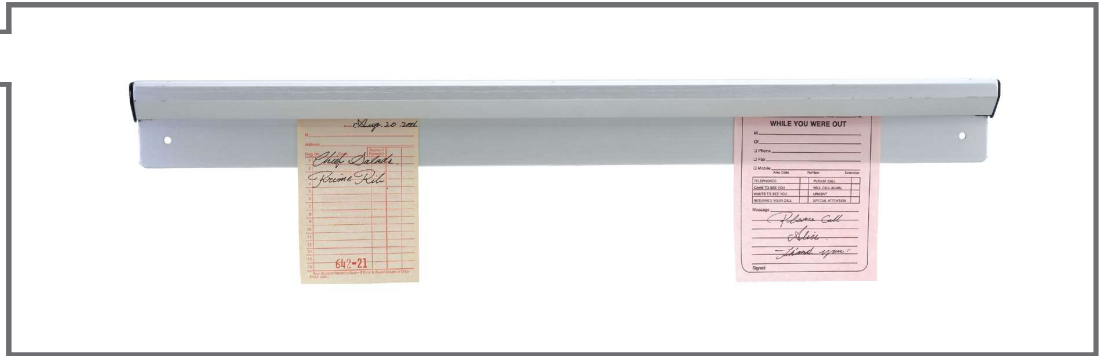

# Miscellaneous From Here & There

CCAC 0154  
Order Slide Rack  
Stainless Steel  
Size: 110cm

CCAC 4006  
Pole Holder Commercial  
Holds 5 items

Rubber Floor Mat

CCAC 0091 - Size 40x60cm  
CCAC 0092 - Size 50x100cm  
CCAC 0093 - Size 80x120cm  
CCAC 0094 - Size 100x150cm