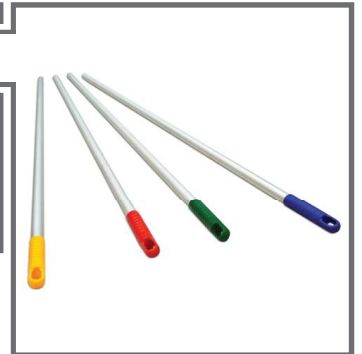

Floor Wipers

Color Coding

These squares "■ ■ ■ ■" represent available color codes for the item

CCWP 0001
Floor Wiper With Stick
Size: 45cm

CCWP 0002
Floor Squeegee
Replace Rubber

CCWP 0270
Floor Squeegee
Without Handle
Size: 45 cm

CCHD 0011
Aluminum Handle
55cm
Color Coded

Caution Signs

CCSN 0010
Caution Sign
A: "Caution Wet Floor"
B: "Cleaning in Progress"

CCSN 0001
Caution Sign
A: "Caution Wet Floor"
B: "Cleaning in Progress"

CCSN 0002
Pyramid Caution Sign