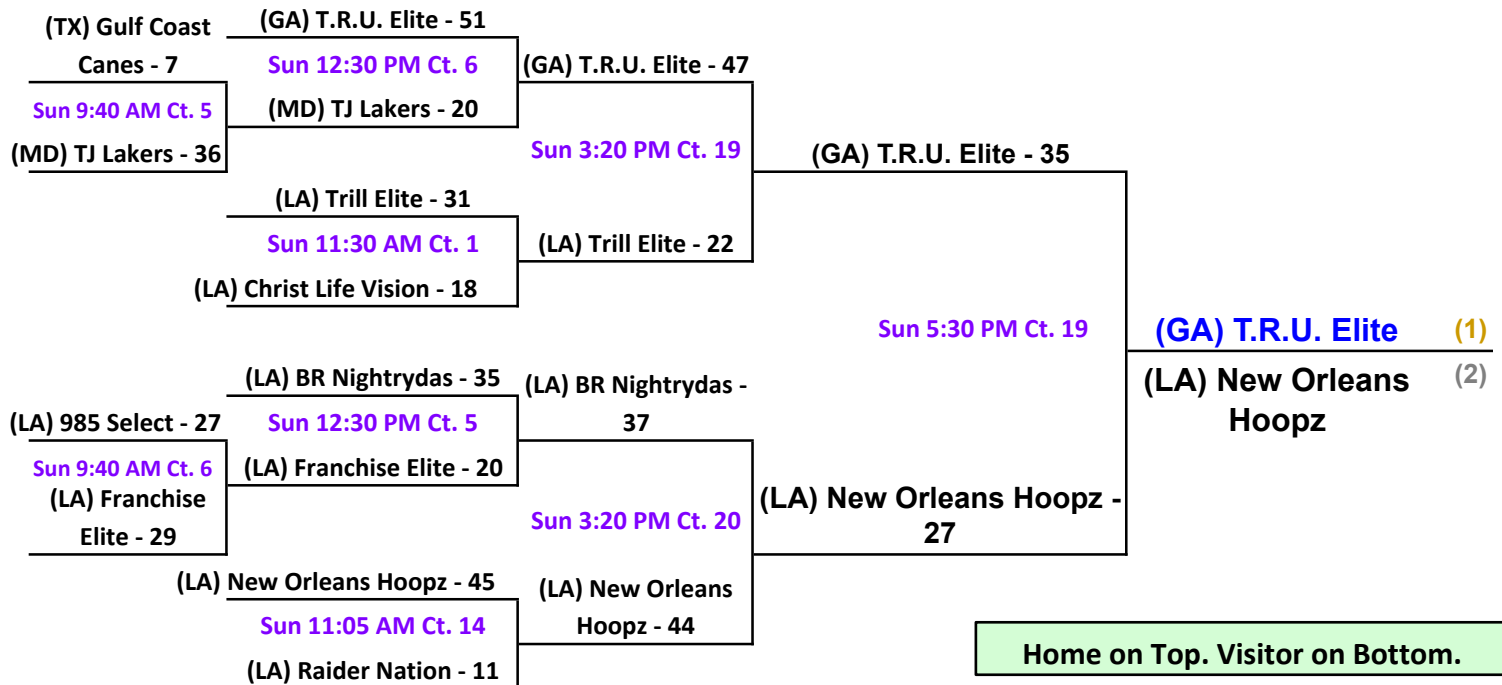

* pool placement game

Teams must arrive at the gym site at LEAST 30 min. before as scheduled game time as games CAN & will begin EARLY! not the 1st game of the day

[Court Locations on super60basketball.com](http://super60basketball.com)
 Players MUST be in FULL uniform to enter gym
 HOME TEAM is listed on left

2019 Allstate Sugar Bowl Super 60 GOLD Bracket: 9u Division

Home on Top. Visitor on Bottom.