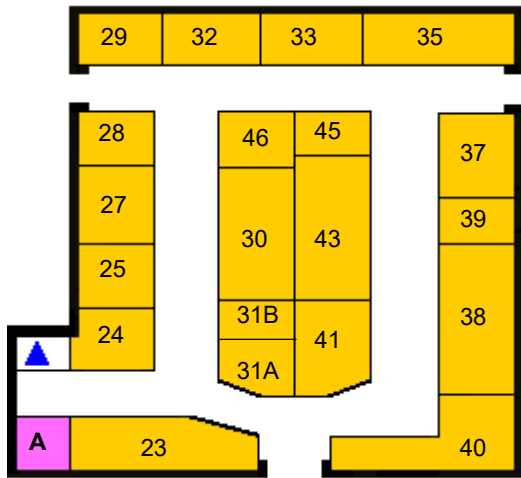

SFFM Building A