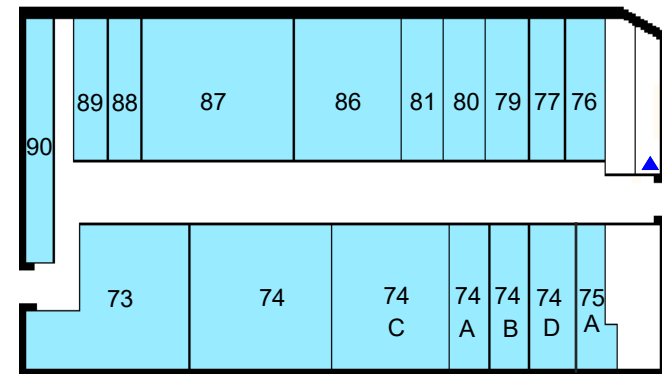

SFFM Building C

STALL #	VENDOR	MARKET/ALT PHONE	MARKET/ALT FAX	PRODUCT
76	Americana Flower john@americanafb.com	(415) 839-5095 (415) 543-2004	(415) 543-2005	CF, CG
73	Brannan St. Wholesale sales@brannanst.com	(415) 986-7740	(415) 543-5454	BP, CF, CG, P, S
80	Chak Nursery	(415) 777-0183	(415) 777-0179	CF, CG
74C	Delano Nursery john@delanonursery.com	(415) 541-0881	(650) 757-1466	BP, P
74B	Figone Nursery figoneflwr@aol.com	(415) 543-1711 (650) 726-5833	(650) 726-6912	CF, CG, G
90	Garcia Greens garciagreens@gmail.com	(415) 866-7004	(209) 839-8235	CF, CG
89	Green Valley Growers gmvalgrow@aol.com	(415) 974-6569 (707) 823-5583	(707) 823-5583	CF, CG, R, G
74D	Miguel Flowers miguelflowersf@gmail.com	(415) 722-0470		CF, CG
86	Neve Brothers nevebrothers@comcast.net	(415) 495-6195 (707) 778-2326	(415) 974-1132 (707) 778-3797	CF, CG, G
81	Oku Nursery Okuneflowers@gmail.com	(415) 371-1495 (650) 879-0288	(415) 371-1495 (650) 879-9012	CF, CG, G
79 74A	Pin Nursery	(415) 541-7782 (408) 427-6386		BP, G, P
75	Rafa Wholesale rramirez1021@yahoo.com	(650) 303-9363		CF, CG,
77	Santa Clarita Flowers	(831) 676-7607		CF, CG
74	Shibata Floral Co. shibatafloral@gmail.com	(415) 495-8611	(415) 495-6142 (415) 495-5994	BP, FS, S
87	Torchio Nursery sales@torchionursery.com	(415) 543-8035 (831) 426-7157	(415) 543-8639 (831) 466-0712	BP, CF, CG, P, S
88	Western Wicker Imports westernwicker@gmail.com	(408) 674-7716		FS