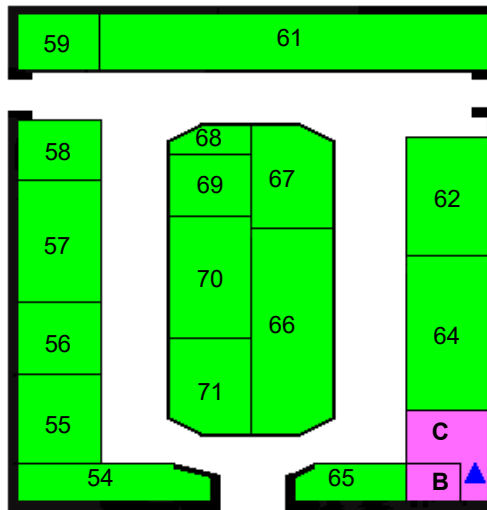

SFFM Building B

PRODUCT CODES

- BP Blooming Plants
- CF Cut Flowers
- CG Cut Greens
- FS Floral Supplies
- D Silk Product
- P Foliage Plants
- G Grower
- RT Rentals
- S Shipper
- Mart Offices
- ▲ Restrooms

STALL #	VENDOR	MARKET/ALT PHONE	MARKET/ALT FAX	PRODUCT
64 66	Brannan St. Wholesale sales@brannanst.com	(415) 986-7740	(415) 543-5454	BP, CF, CG, P, S
56 71	Brothers Floral Co. brothersfloralco@yahoo.com	(415) 896-5532 (415) 978-5400	(415) 896-6508	CF
61	Chak Nursery	(415) 777-0183	(415) 777-0179	CF, CG
65	Highlight Too acresgreen47@gmail.com	(415) 265-2148 (925) 787-4266		RT
58	Karman Kwong Nursery	(415) 764-1667	(415) 764-1667	CF, CG
54	Lupe Farms lupericor@gmail.com	(650) 346-6094		CF, CG, G
68 59	Lassen Ranch lassenranch@yahoo.com	(707) 486-1102	(707) 763-1031	CF, CG, G
65	Miguel Flowers miguelflowersf@gmail.com	(415) 722-0470		CF, CG,
62 67	Mt. Eden Floral Company			CF, CG
69	Rafa Wholesale rramirez1021@yahoo.com	(650) 303-9363		CF, CG,
57 70	Skyline Flowers Francisco@skylineflowers.com	(415) 780-7148	(805) 621-4539	CF, CG,