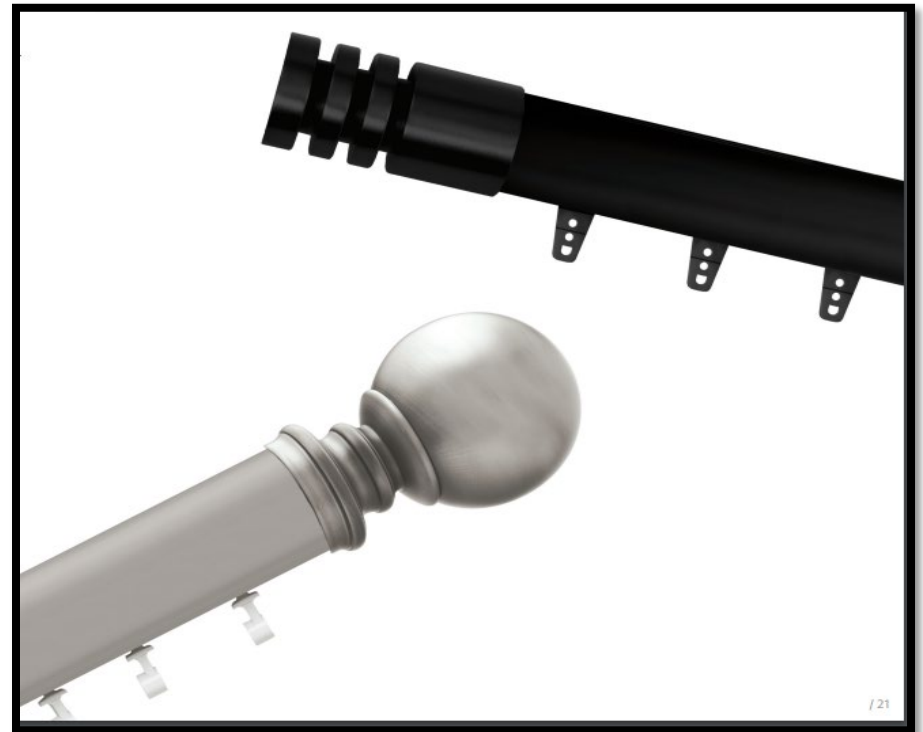

Connection Mini Pure

Connection Mini Gray

Hint Spotted

Fray Baltic

Fray Smoke

Strand White

K-Rail Updates for 2020

- Endcaps for Architrac K-Rail Series Rods
 - Perfect for K-Rail rods sold without finials, offered in four colors.