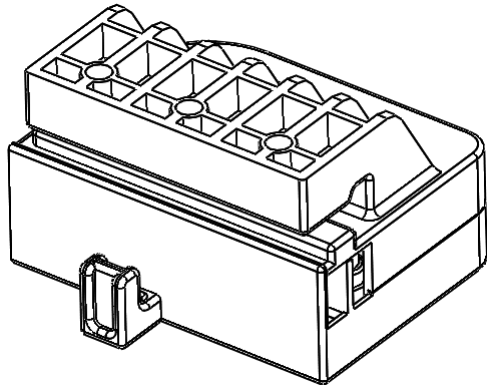

Briza™ Motorization Updates for 2020

- Somfy® MotorheadAdapter
  - Allows you to connect a Somfy motor to your Estate™ Traverse Rod or Architrac® Series 94001 Rod.

Estate Somfy MotorheadAdapter