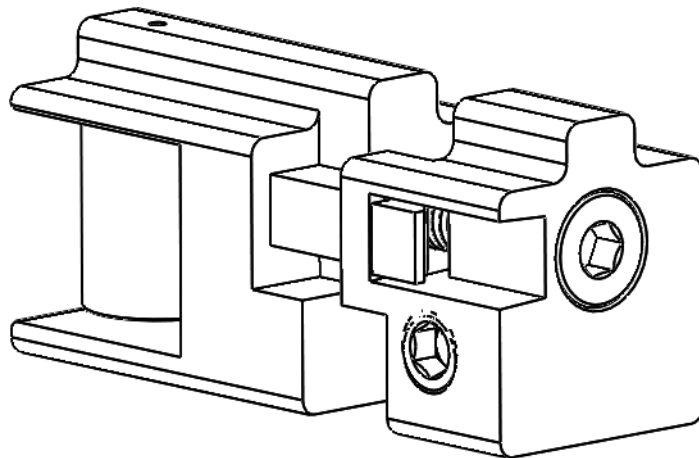

Briza™ Motorization Updates for 2020

- Return End Pulley with adjustable tension
  - Allows for easy belt tension adjustments at install
  - Internal component more appealing on one-way draw