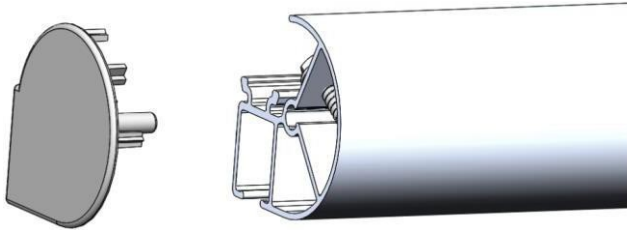

Connection Mini Pure

Connection Mini Gray

Hint Spotted

Fray Baltic

Fray Smoke

Strand White

K-Rail Updates for 2020

- Endcaps for Architrac K-Rail Series Rods
 - Perfect for K-Rail rods sold without finials, offered in four colors.