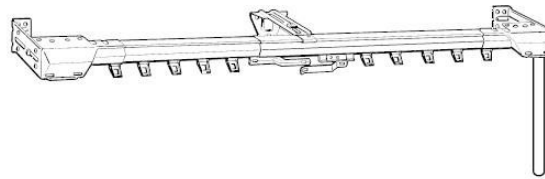

Kirsch 2020 Price Guide Overview

- All new items for 2020 have the NEW icon in the top, left hand corner.

ITEM	PRODUCT NO.	FINISH
<p>NEW</p> <p>Aston</p>  <p>DIMENSIONS: <i>see guide below</i></p> <p>Depth (A): 2½"</p> <p>Height (B): 2⅛"</p> <p>Width (C): 2⅛"</p>	292170701	Aged Gold
	292170709	Black Gold
	292170753	Camden NEW
	292170754	Castle Rock NEW
	292170751	Cottage White
	292170856	Dark Walnut
	292170755	Distressed Oak NEW
	292170756	Moonglow NEW
	292170791	Old World White
	292170805	Ornate
	292170855	Shimmer
	292170749	Slate
	292170757	Sterling NEW
	292170131	Venetian
292170758	Winterwood NEW	

Kirsch 2020 Price Guide Overview

- More information was added to the Basic Drapery Hardware section to clarify Clearance, Return and Projection.

Single Traverse Drop-In | Split Draw

CLEARANCE | 2" - 3"

RETURN | 2½" - 3½"

PROJECTION | 3½" - 4½"

- Café Rods, Tension Rods, Sash Rods and their components were split into their own sections under Miscellaneous Basic Drapery Hardware.

Miscellaneous Components

Cafe Rods

ITEM	PRODUCT NO. & FINISH	DESCRIPTION	QTY PER BOX	FULL PACK PRICE	BROKEN PACK PRICE	MSRP
	1420B063 Brass	¾" Eyelet Cafe Rings 14 per Bag	20 BG BOX	\$1.98	\$2.70	\$4.38
	1424B063 Brass	¾" Clip-On Cafe Rings 14 per Bag	10 BG BOX	\$3.00	\$4.26	\$6.63
	1441B063 Brass	1" Molded Plastic Cafe Rings 14 per Bag	10 BG BOX	\$4.46	\$6.16	\$9.85
	1940421 White with Brass Endcaps	7/16" Cafe Rod 28" - 48"	15 PC BOX	\$3.89	\$5.46	\$8.59
	1940422 White with Brass Endcaps	7/16" Cafe Rod 48" - 86"	10 PC BOX	\$5.04	\$7.04	\$11.13