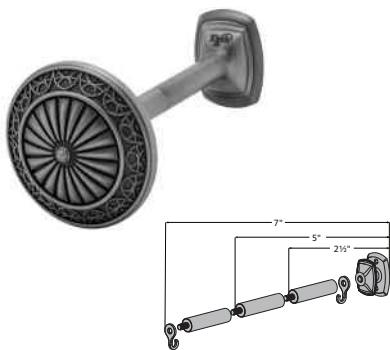

Camber

Dimensions		Quantity per Box	Full Pack	Broken Pack
Depth: 2½"-7"	Post arm with 2½", 5" or 7½" clearance included	4 pairs per box	$56.41	$78.35
Height: 4"				
Width: 4"				

Product Number & Finish					
1831531	Antique Silver	1831523	Caramel	1831974	Polished Nickel
1831524	Black	1831529	Gilded Bronze	1831530	Satin Nickel
1831528	Brushed Bronze	1831527	Oil Rubbed Bronze