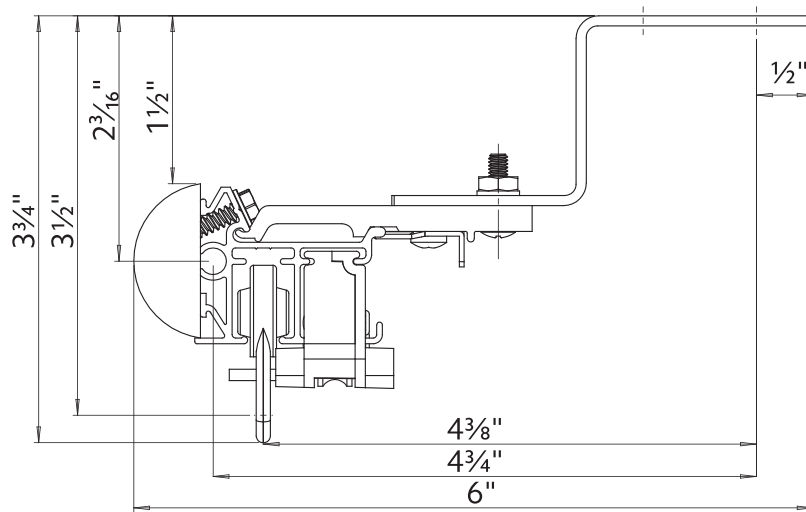

Ceiling Mount using parts:

To achieve this look, order Estate rod, ceiling mounted. 94130xxx brackets are included with the rod. Then order item 1796061 ceiling mount bracket in the quantity needed based on the bracket spacing drawing on page 44.

94130xxx

⊗

1796061

1 3/8" Ceiling Mount