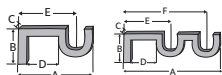

1 3/8" Standard Brackets

Standard Bracket

Fits	Dimensions	Quantity per Box	Full Pack	Broken Pack
1 3/8" Designer Metals™ Poles	Depth: 5 1/4"-7" Height: 2 5/8" Width: 1" Wall to Pole: 3 1/2"-5 1/4" Return: 4 3/8"-6 1/8"	10 pieces per box	$4.95	$6.88

Product Number & Finish

1858569	Antique Silver	1858573	Caramel	**	Polished Nickel
1858572	Black	1858568	Gilded Bronze	1858570	Satin Nickel
1858574	Brushed Bronze	*	Oil Rubbed Bronze		

*Order Black for Oil Rubbed Bronze. **Order Satin Nickel for Polished Nickel.

Standard Center Bypass Bracket

Fits	Dimensions	Quantity per Box	Full Pack	Broken Pack
1 3/8" Designer Metals™ Poles	Depth: 5 3/4"-6 3/4" Height: 2 5/8" Width: 1" Wall to Pole: 3 1/2"-4 1/2" Return: 5"-6"	4 pieces per box	$9.91	$13.76

Product Number & Finish

1832037	Antique Silver	1832045	Caramel	**	Polished Nickel
1832044	Black	1832039	Gilded Bronze	1832038	Satin Nickel
1832040	Brushed Bronze	*	Oil Rubbed Bronze		

*Order Black for Oil Rubbed Bronze. **Order Satin Nickel for Polished Nickel.

Standard Double Bracket

Fits	Dimensions	Quantity per Box	Full Pack	Broken Pack
1 3/8" Designer Metals™ Poles	Depth: 7 7/8"-9 5/8" Height: 2 5/8" Width: 1" Wall to Back Pole: 3 1/2"-5 1/4" Inner Return: 4 1/4"-6" Outer Return: 7"-8 3/4"	4 pairs per box	$14.85	$20.63

Product Number & Finish

1832028	Antique Silver	1832030	Gilded Bronze	1832029	Satin Nickel
1832035	Black	*	Oil Rubbed Bronze		
1832036	Caramel	**	Polished Nickel		

*Order Black for Oil Rubbed Bronze. **Order Satin Nickel for Polished Nickel.