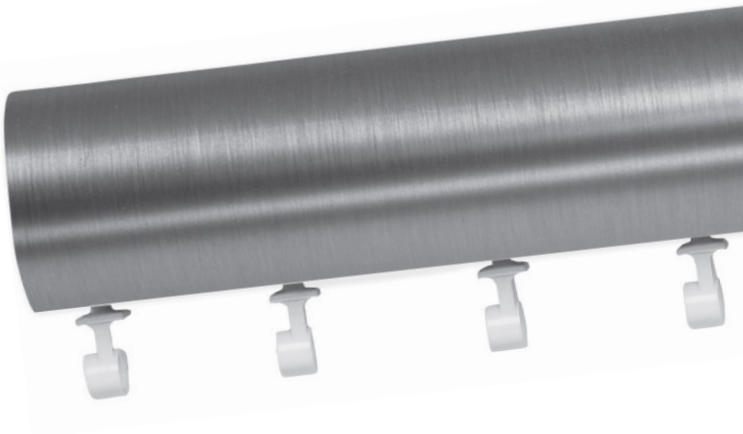

Estate™ Keystones | Gilded Bronze

Available in 1 3/8" & 2".