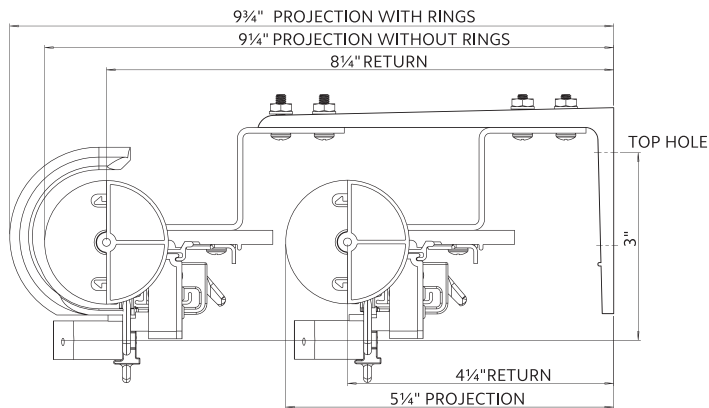

2" Double Wall Mount