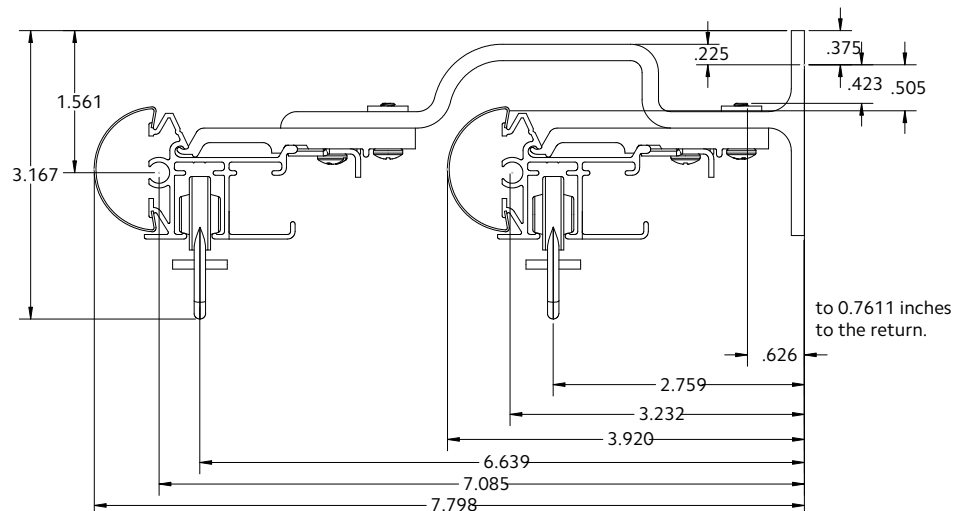

1 3/8" Front & 1 3/8" Back Double Wall Mount