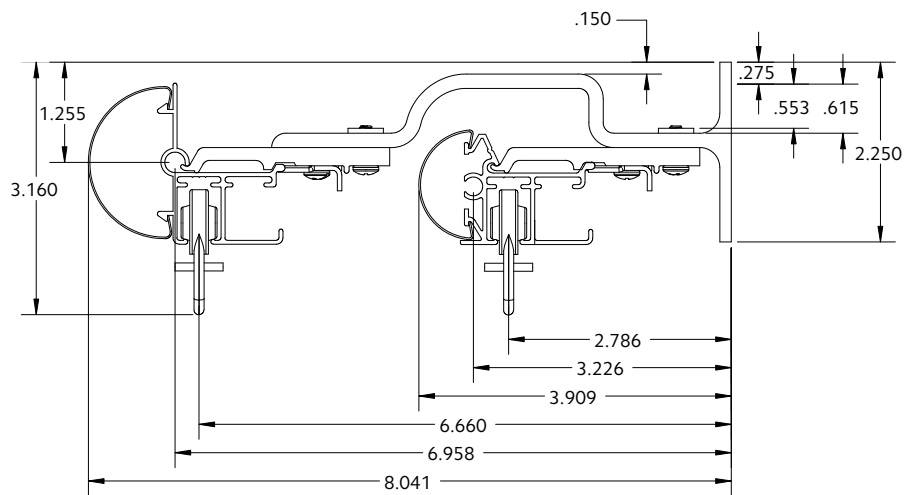

Double Wall Mount using parts:

To achieve this look, order Estate rod ceiling mounted. 94130xxx brackets are included with the rod. Then order one, item 71134110 double bracket in the quantity needed based on the bracket spacing drawing on page 44.

71134110

&

94130xxx

2" Front & 1 3/8" Back Double Wall Mount