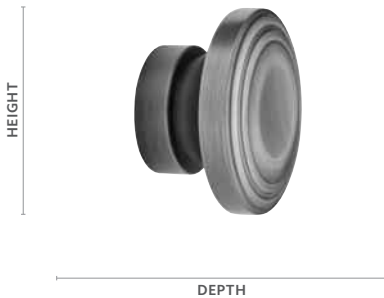

Fits		Dimensions	Quantity per Box	Full Pack	Broken Pack
2" Designer Metals™ Poles 2" Estate™ Traverse Rods		Depth: 2$\frac{1}{4}$" Height: 3$\frac{1}{2}$" Width: 3$\frac{1}{2}$"	4 pairs per box	$34.67	$48.15
Product Number & Finish					
1832001	Antique Silver	1832009	Caramel	1831952	Polished Nickel
1832008	Black	1832003	Gilded Bronze	1832002	Satin Nickel
1832004	Brushed Bronze	1832005	Oil Rubbed Bronze		

Europa