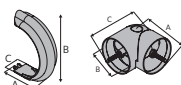

Use the measurement guide to the left to help determine the correct dimensions for your selected product.