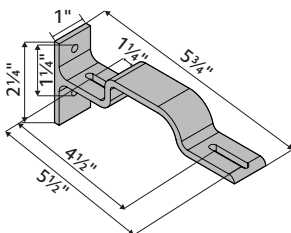

Double Bracket

Fits	Dimensions	Quantity per Box	Full Pack	Broken Pack
1 3/8" Estate™ Traverse Rods 2" Estate™ Traverse Rods	Depth: 5 3/4" Height: 2 1/4" Width: 1"	10 pieces per box	$11.63	$16.15
Product Number & Finish				
71134110	Satin Brass