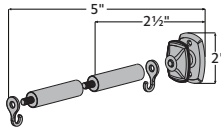

Transitional Square

Dimensions		Quantity per Box	Full Pack	Broken Pack
Depth: 2½"-5"	Post arm with 2½" or 5" clearance included	4 pairs per box	$32.11	$44.59
Height: 3"				
Width: 3"				

Product Number & Finish					
1831446	Antique Silver	1831438	Caramel	1831970	Polished Nickel
1831439	Black	1831444	Gilded Bronze	1831445	Satin Nickel
1831443	Brushed Bronze	1831442	Oil Rubbed Bronze		

Camber