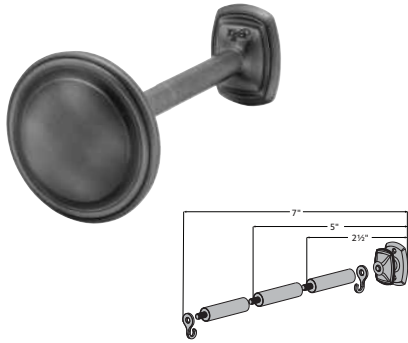

4" Holdbacks

Contemporary Round

Dimensions		Quantity per Box	Full Pack	Broken Pack
Depth: 2½"-7"	Post arm with 2½", 5" or 7½" clearance included	4 pairs per box	$56.41	$78.35
Height: 4"				
Width: 4"				

Product Number & Finish					
1831522	Antique Silver	1831514	Caramel	1831572	Polished Nickel
1831515	Black	1831520	Gilded Bronze	1831521	Satin Nickel
1831519	Brushed Bronze	1831518	Oil Rubbed Bronze