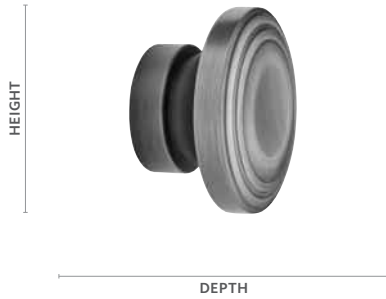

1 3/8" Finials & Endcaps

Corsa

Fits	Dimensions	Quantity per Box	Full Pack	Broken Pack
1 3/8" Designer Metals™ Poles 1 3/8" Estate™ Traverse Rods 1 3/8" K-Rail Traverse Rods	Depth: 1 3/8" Height: 2 1/2" Width: 2 1/2"	4 pairs per box	$19.46	$27.03

Product Number & Finish					
1831904	Antique Silver	1831922	Caramel	1831957	Polished Nickel
1831921	Black	1831906	Gilded Bronze	1831905	Satin Nickel
1831907	Brushed Bronze	1831908	Oil Rubbed Bronze		

Elmore