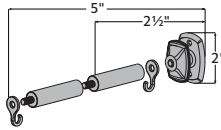

3" Holdbacks

Contemporary Round

Dimensions		Quantity per Box	Full Pack	Broken Pack
Depth: 2½"-5"	Post arm with 2½" or 5" clearance included	4 pairs per box	$32.11	$44.59
Height: 3"				
Width: 3"				

Product Number & Finish					
1831495	Antique Silver	1831447	Caramel	1831969	Polished Nickel
1831448	Black	1831493	Gilded Bronze	1831494	Satin Nickel
1831492	Brushed Bronze	1831491	Oil Rubbed Bronze