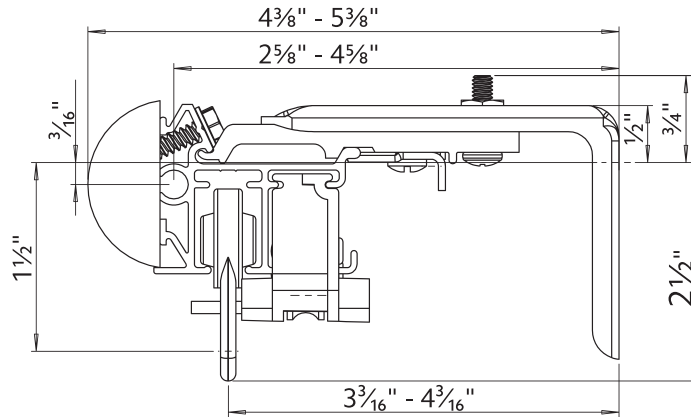

1 3/8" Wall Mount