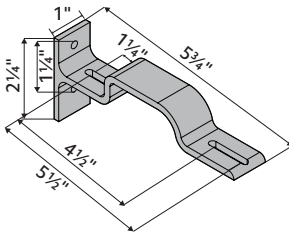

Double Bracket

Fits	Dimensions	Quantity per Box	Full Pack	Broken Pack
1⅜" Estate™ Traverse Rods 2" Estate™ Traverse Rods	Depth: 5¾" Height: 2¼" Width: 1"	10 pieces per box	$11.63	$16.51

Product Number & Finish					
71134110	Satin Brass