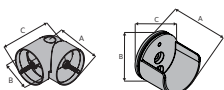

Fits	Quantity per Box	Full Pack	Broken Pack
1 3/8" Designer Metals™ Poles	20 pieces per box	$2.25	$3.12

Product Number & Finish	
73405058	White

Can be used with stationary fixed width & telescoping rods.