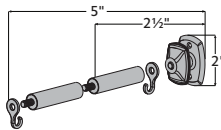

Dimensions		Quantity per Box	Full Pack	Broken Pack
Depth: 2½"-5"	Post arm with 2½" or 5" clearance included	4 pairs per box	$32.11	$44.59
Height: 3"				
Width: 3"				

Product Number & Finish					
1831504	Antique Silver	1831496	Caramel	1831971	Polished Nickel
1831497	Black	1831502	Gilded Bronze	1831503	Satin Nickel
1831501	Brushed Bronze	1831500	Oil Rubbed Bronze