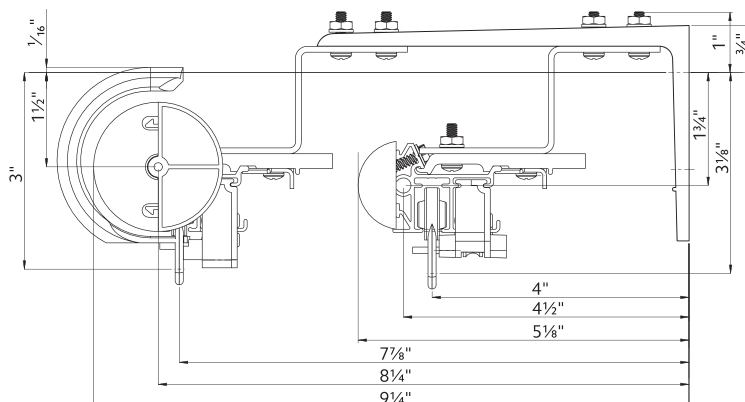

2" Front & 1 3/8" Back Double Wall Mount