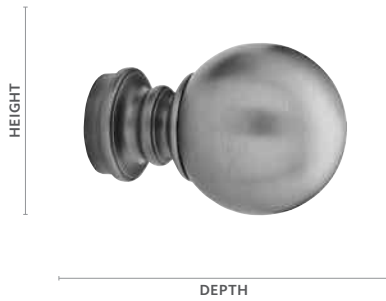

2" Finials & Endcaps

Pandora

Fits	Dimensions	Quantity per Box	Full Pack	Broken Pack
2" Designer Metals™ Poles 2" Estate™ Traverse Rods	Depth: 5¾" Height: 3¾" Width: 3¾"	4 pairs per box	$44.39	$61.66

Product Number & Finish					
1831981	Antique Silver	1831989	Caramel	1831980	Polished Nickel
1831988	Black	1831983	Gilded Bronze	1831982	Satin Nickel
1831984	Brushed Bronze	1831985	Oil Rubbed Bronze