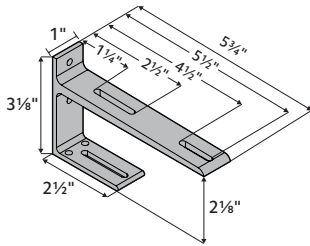

1 3/8" Estate™ Traverse Rod Components

To learn more about the technical specs on Estate Traverse Rods and AMP™ Motorization, see pages 40-43.

Double Bracket

Fits	Dimensions	Quantity per Box	Full Pack	Broken Pack
1 3/8" Estate™ Traverse Rods 2" Estate™ Traverse Rods	Depth: 5 3/4" Height: 3 1/8" Width: 1"	10 pieces per box	$11.63	$16.15

Product Number & Finish			
71132062	Antique Brass	71132110	Satin Brass
71132006	Black	71132012	Satin Nickel

Item	Product No. & Finish	Description	Quantity Per Box	Full Pack Price	Broken Pack Price
	62101000 White 62101010 Black	AMP Remote Control RF 2W 15 Channel	1 piece per box	$44.67	n/a
	62201300 White	AMP Battery Charger 16.5V/0.89A	1 piece per box	$18.86	n/a
	62102000 White	AMP Gateway USB Bridge	1 piece per box	$131.93	n/a
	62109000 White	AMP Wall Switch Surface RF 2W 15 Channel	1 piece per box	$57.64	n/a
	62108000 White	AMP Wall Switch RF 2W 15 Channel	1 piece per box	$36.03	n/a
	1026660	15" Cable Assembly	10 pieces per box	$5.80	n/a
	1026661	4' Cable Assembly	10 pieces per box	$6.91	n/a
	1026662	10' Cable Assembly	10 pieces per box	$10.28	n/a
	1026663	20' Cable Assembly	10 pieces per box	$14.87	n/a