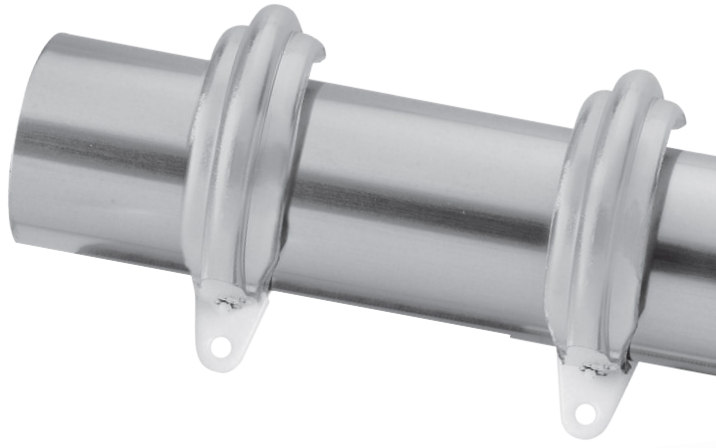

2" Estate™ Rod With Rings | Polished Nickel

Custom sizes only.
Available in 2".
Additional rings sold separately.