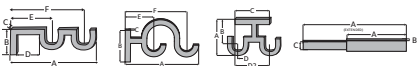

Use the measurement guide to the left to help determine the correct dimensions for your selected product.