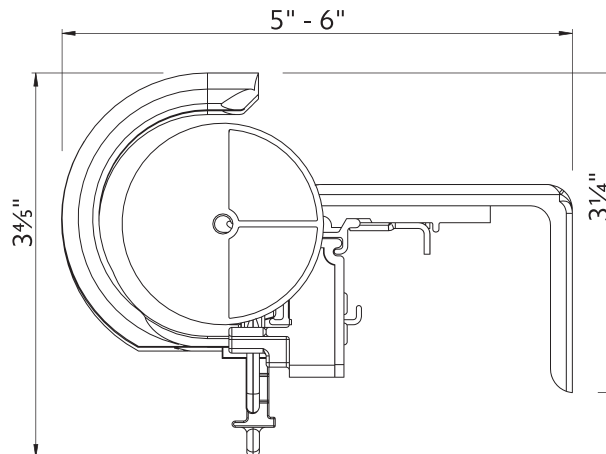

2" Wall Mount