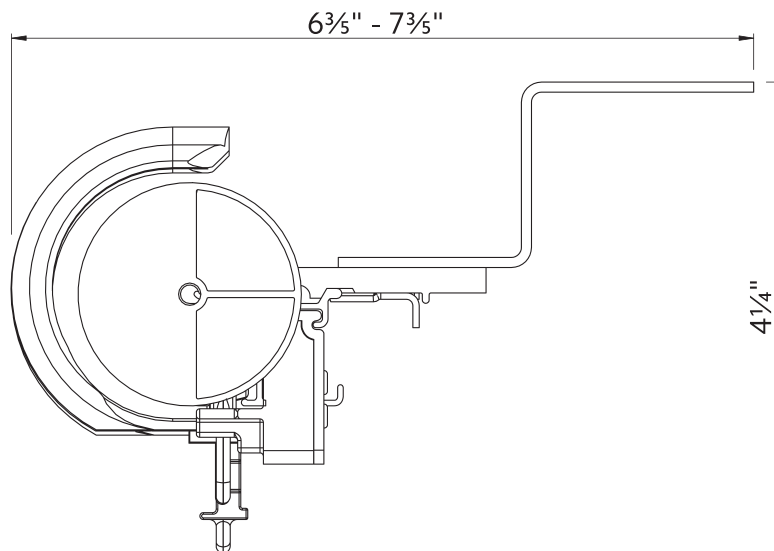

2" Ceiling Mount