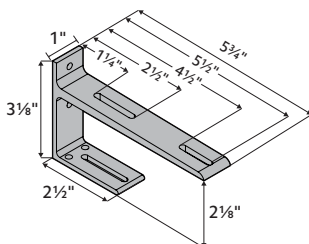

Double Bracket

Fits	Dimensions	Quantity per Box	Full Pack	Broken Pack
1⅜" Estate™ Traverse Rods 2" Estate™ Traverse Rods	Depth: 5¾" Height: 3⅞" Width: 1"	10 pieces per box	$11.63	$16.51

Product Number & Finish					
71132062	Antique Brass	71132110	Satin Brass		
71132006	Black	71132012	Satin Nickel		

Use the measurement guide to the left to help determine the correct dimensions for your selected product.