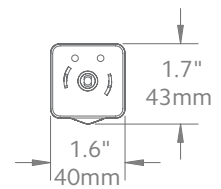

Bottom View

Motor Unit   Product No.

AMP™ Drapery Motor   62001300

Technical Specs   AMP™ Motor

Power Supply   DC 16.5V-0.89A
(100-240VAC 50/60Hz 0.5A)

Amperage   2.55Ah

Average Linear Speed   7.8inches/sec

Power Consumption   40 watts

Torque   1.2Nm

Power Cable Length   6 feet

Variable Speed   80, 100 & 120 rpm

Certifications   UL/CE

Max. Track Length   Estate™ - 16 ft
Architrac™ 94001 - 16 ft

Max. Load   64 lbs

Follow track specifications for drapery weight.