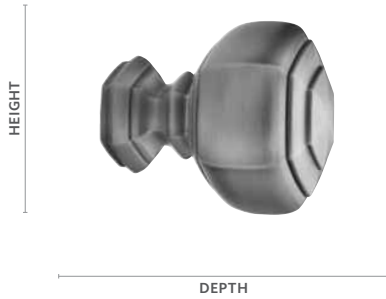

1 3/8" Finials & Endcaps

Grotto

Fits	Dimensions	Quantity per Box	Full Pack	Broken Pack
1 3/8" Designer Metals™ Poles	Depth: 3 3/4"	4 pairs per box	$43.01	$59.74
1 3/8" Estate™ Traverse Rods	Height: 2 7/8"			
1 3/8" K-Rail Traverse Rods	Width: 2 7/8"			

Product Number & Finish					
1831814	Antique Silver	1831832	Caramel	1831964	Polished Nickel
1831831	Black	1831816	Gilded Bronze	1831815	Satin Nickel
1831817	Brushed Bronze	1831818	Oil Rubbed Bronze		

Harlow