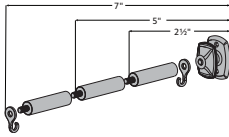

Accessories

4½" Scarf Ring

Dimensions		Quantity per Box	Full Pack	Broken Pack
Depth: 8½"	Post arm with 2½", 5" or 7½" clearance included	4 pairs per box	$50.35	$69.93
Height: 4¾"				
Width: 4¾"				

Product Number & Finish					
1831437	Antique Silver	1831429	Caramel	1831975	Polished Nickel
1831430	Black	1831435	Gilded Bronze	1831436	Satin Nickel
1831434	Brushed Bronze	1831433	Oil Rubbed Bronze		

Holdback Arm with Endcap