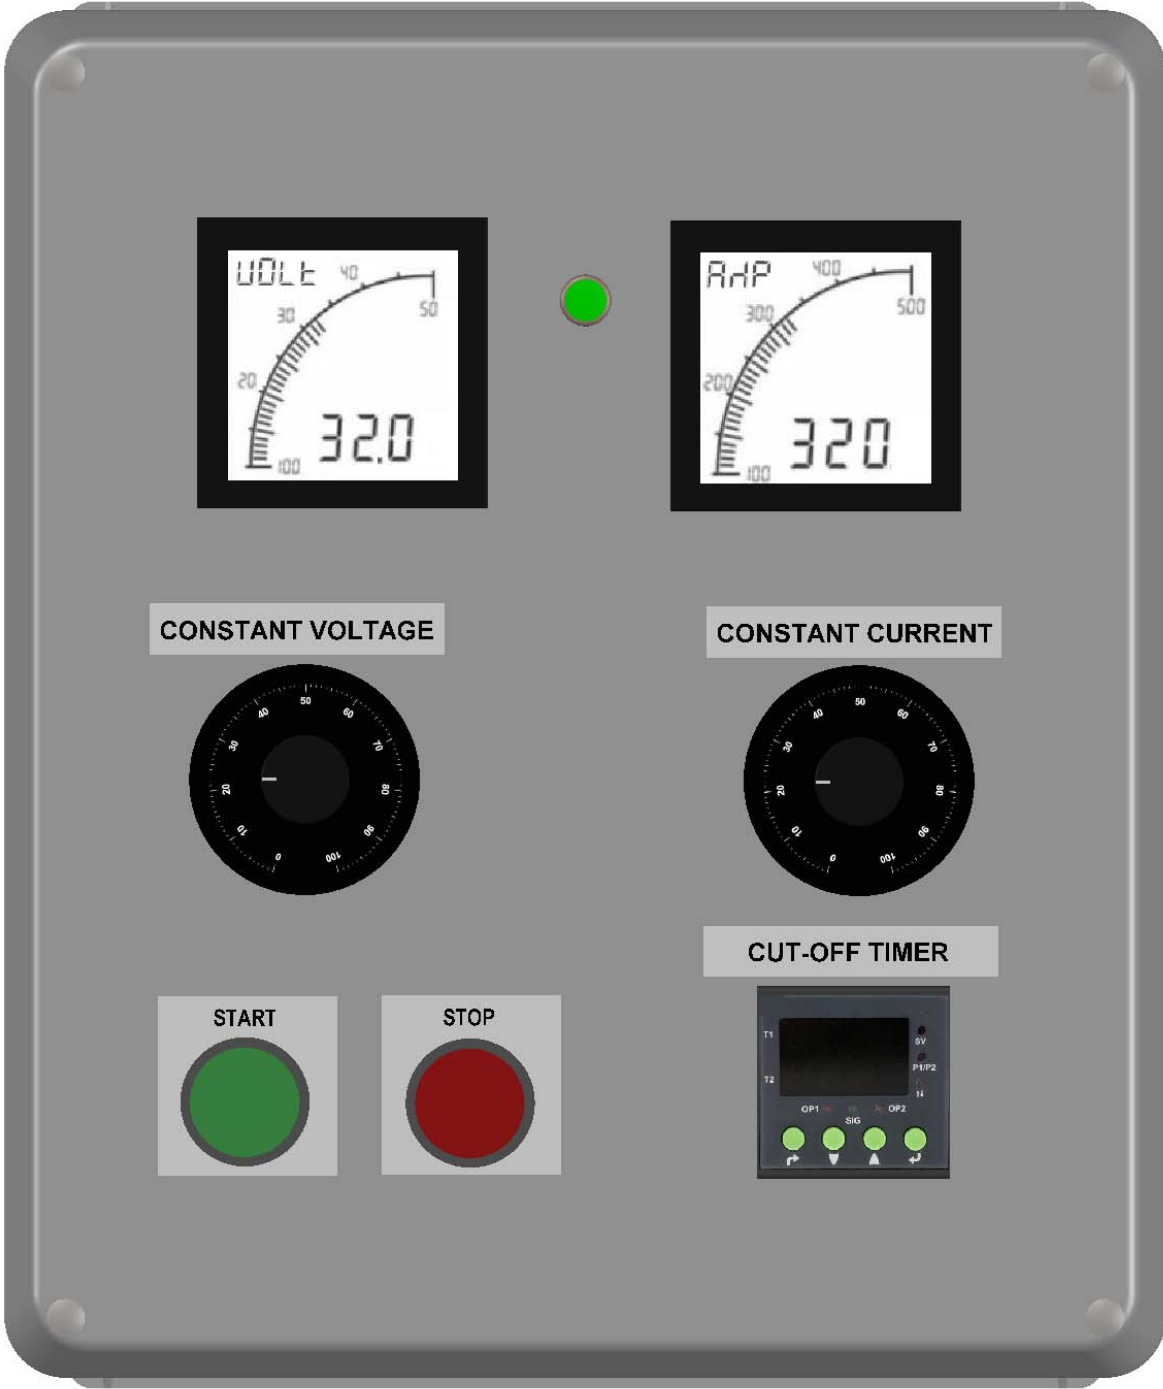

DIGITAL REMOTE WITH CUT-OFF TIMER

RIGHT

BACK

LEFT

TOP