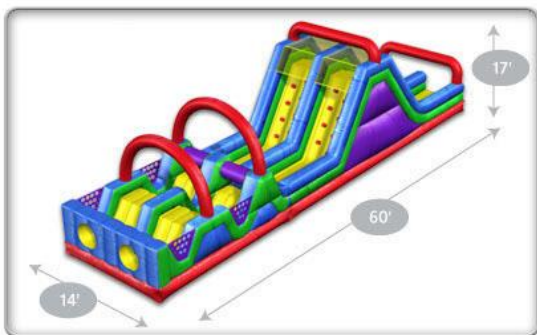

Bungee Run

Players: 2

Game Size: 35' Deep x 10' Wide x 8' Tall

Power: 110 Volt 20 AMPS

Giant Inflatable Games

Rat Race Figure 8 Obstacle Course

Players: 2-4, 150pph

Game Size: 30' Deep x 24' Tall x 58' Wide

Power: 4x110 Volt 20 AMPS

Wacky Obstacle Course

Players: 2-4, 150pph

Game Size: 60' Deep x 17' Tall x 14' Wide

Power: 2x110 Volt 20 AMPS

Saber Tooth Tiger Giant Slide

Players: up to 8, 160pph

Game Size: 40' Deep x 27' Tall x 18' Wide