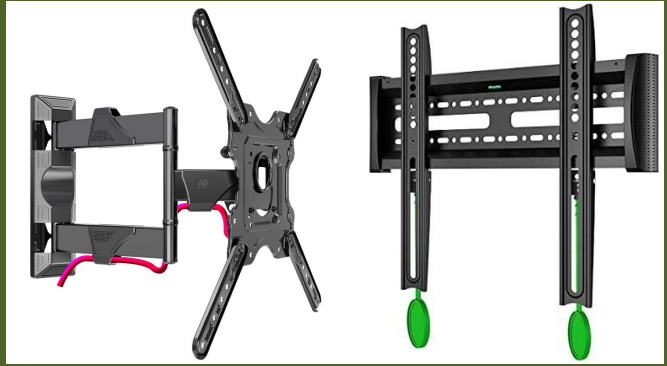

TV/ DISPLAY MOUNTS

MAKE
INSTALLATION
EASIER

NB Full Motion TV Mounts

**32" – 55" Full Motion
Cantilever TV Mount**

MODEL #	VESA
P4	100x100 to 400x400mm

**40" – 70" Full Motion
Cantilever TV Mount**

MODEL #	VESA
SP2	200x100 to 600x400mm

**32" – 60" Full Motion
Cantilever TV Mount**

MODEL #	VESA
P5	75x75 to 400x400mm

**50" – 90" Full Motion
Cantilever TV Mount**

MODEL #	VESA
SP5	200x100 to 800x500mm

**45" – 75" Full Motion
Cantilever TV Mount**

MODEL #	VESA
P6	200x200 to 600x400mm

**40" – 65" Full Motion
Cantilever TV Mount**

MODEL #	VESA
757-L400	200x200 to 400x400mm