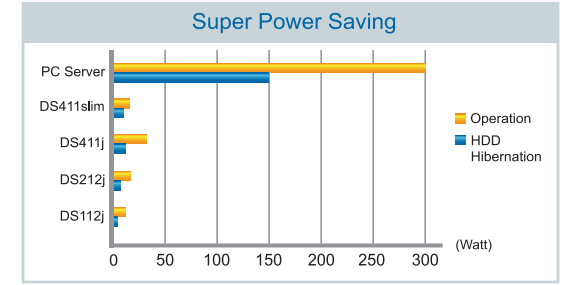

Note: The power consumption value is for reference only and will vary with hard drive models and capacity.

DS411 slim

- 1.6 GHz CPU
- 256MB DDR3 RAM
- 2X USB 2.0, 1XeSATA port
- Supports 4X 2.5" HDD⁽¹⁾
- Power consumption: 16.8W(Access), 9.6W(HDD Hibernation)

DS411j

- 1.2 GHz CPU
- 128MB RAM
- 2X USB 2.0 ports
- Supports 4X 3.5" HDD or 2.5" HDD⁽¹⁾
- Power consumption: 30.8W(Access), 11W(HDD Hibernation)

DS212j

- 1.2 GHz CPU
- 256MB RAM
- 2X USB 2.0 ports
- Supports 2X 3.5" HDD or 2.5" HDD⁽¹⁾⁽²⁾
- Power consumption: 17.6W(Access), 5.5W(HDD Hibernation)

DS112j

- 1.0 GHz CPU
- 128MB RAM
- 2X USB 2.0 ports
- Supports 1X 3.5" HDD or 2.5" HDD⁽¹⁾⁽²⁾
- Power consumption: 12.1W(Access), 4.4W(HDD Hibernation)

USB Station 2

- Plug-and-play USB drive sharing
- Easy file management
- DLNA certified media server
- 24/7 PC-less download server
- Print server
- Power consumption: 5W(Access)

(1)HDD not included. (2) 2.5" Disk Holder required.