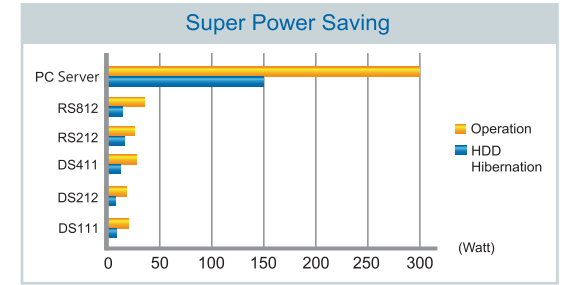

All-in-one NAS Servers with Optimal Price/Performance Ratio for Home to Business Workgroup

Value Series

Note: The performance figures are achieved in Synology lab by using very powerful client computers with extremely optimized network settings, and could vary on different environments. A regular office desktop/notebook may not be able to achieve this high performance figures. More information on www.synology.com.

Note: The power consumption value is for reference only and will vary with hard drive models and capacity.