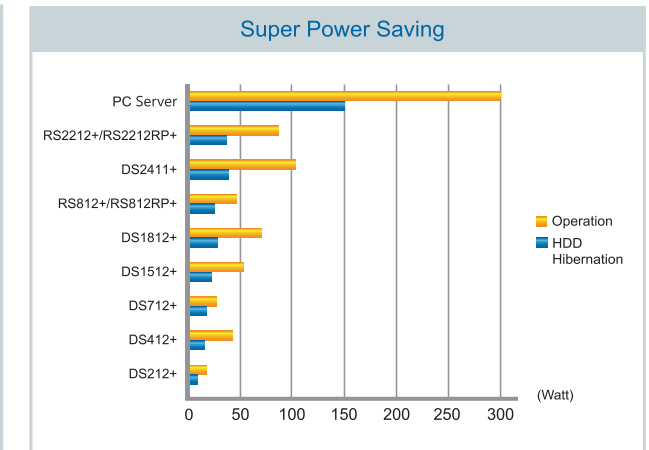

Note: The performance figures are achieved in Synology lab by using very powerful client computers with extremely optimized network settings, and could vary on different environments. A regular office desktop/notebook may not be able to achieve this high performance figures. More information on www.synology.com.

Note: The power consumption value is for reference only and will vary with hard drive models and capacity.