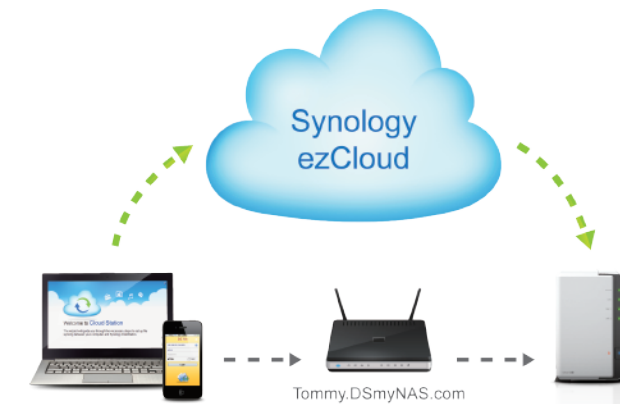

DDNS Status – Always Be the First to Know

Synology DDNS comes with heartbeat service. If a problem in network connection is detected, notification will be sent to you via email, SMS, online instant messaging, or iOS devices to alert you on the status. You can also monitor via the web. Log into MyDS Center webpage to view all registered DiskStation and DDNS service. It's just that easy.