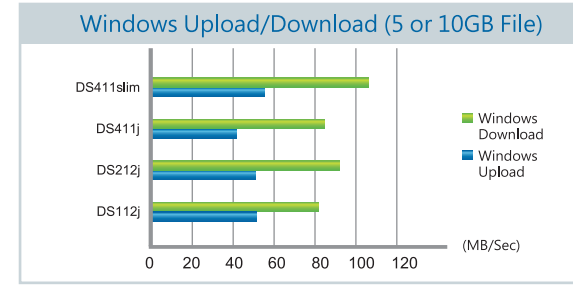

Easy to Use and Budget-friendly NAS Servers
for Home to Small Office

j Series

Note: The performance figures are achieved in Synology lab by using very powerful client computers with extremely optimized network settings, and could vary on different environments. A regular office desktop/notebook may not be able to achieve this high performance figures. More information on www.synology.com.