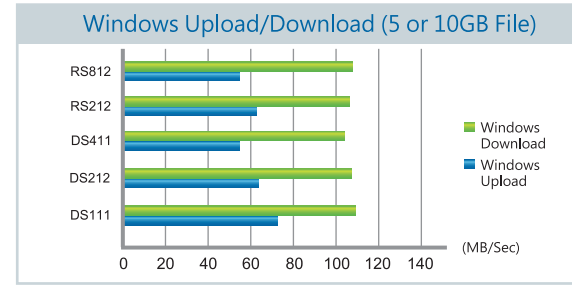

All-in-one NAS Servers with Optimal Price/Performance Ratio for Home to Business Workgroup

Value Series

Note: The performance figures are achieved in Synology lab by using very powerful client computers with extremely optimized network settings, and could vary on different environments. A regular office desktop/notebook may not be able to achieve this high performance figures. More information on www.synology.com.

Note: The power consumption value is for reference only and will vary with hard drive models and capacity.