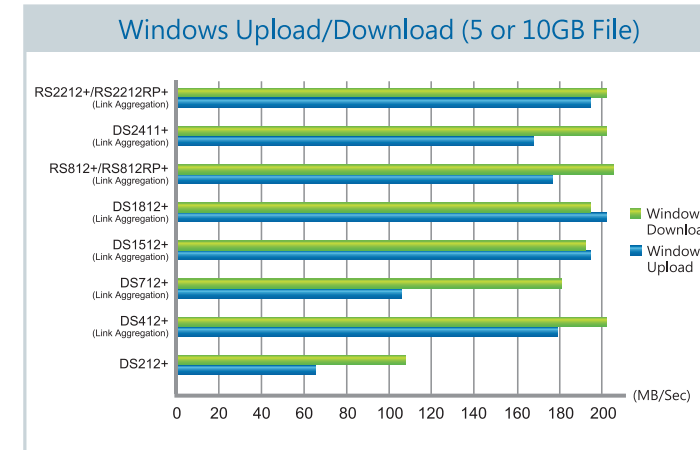

Note: The performance figures are achieved in Synology lab by using very powerful client computers with extremely optimized network settings, and could vary on different environments. A regular office desktop/notebook may not be able to achieve this high performance figures. More information on www.synology.com.

Note: The power consumption value is for reference only and will vary with hard drive models and capacity.