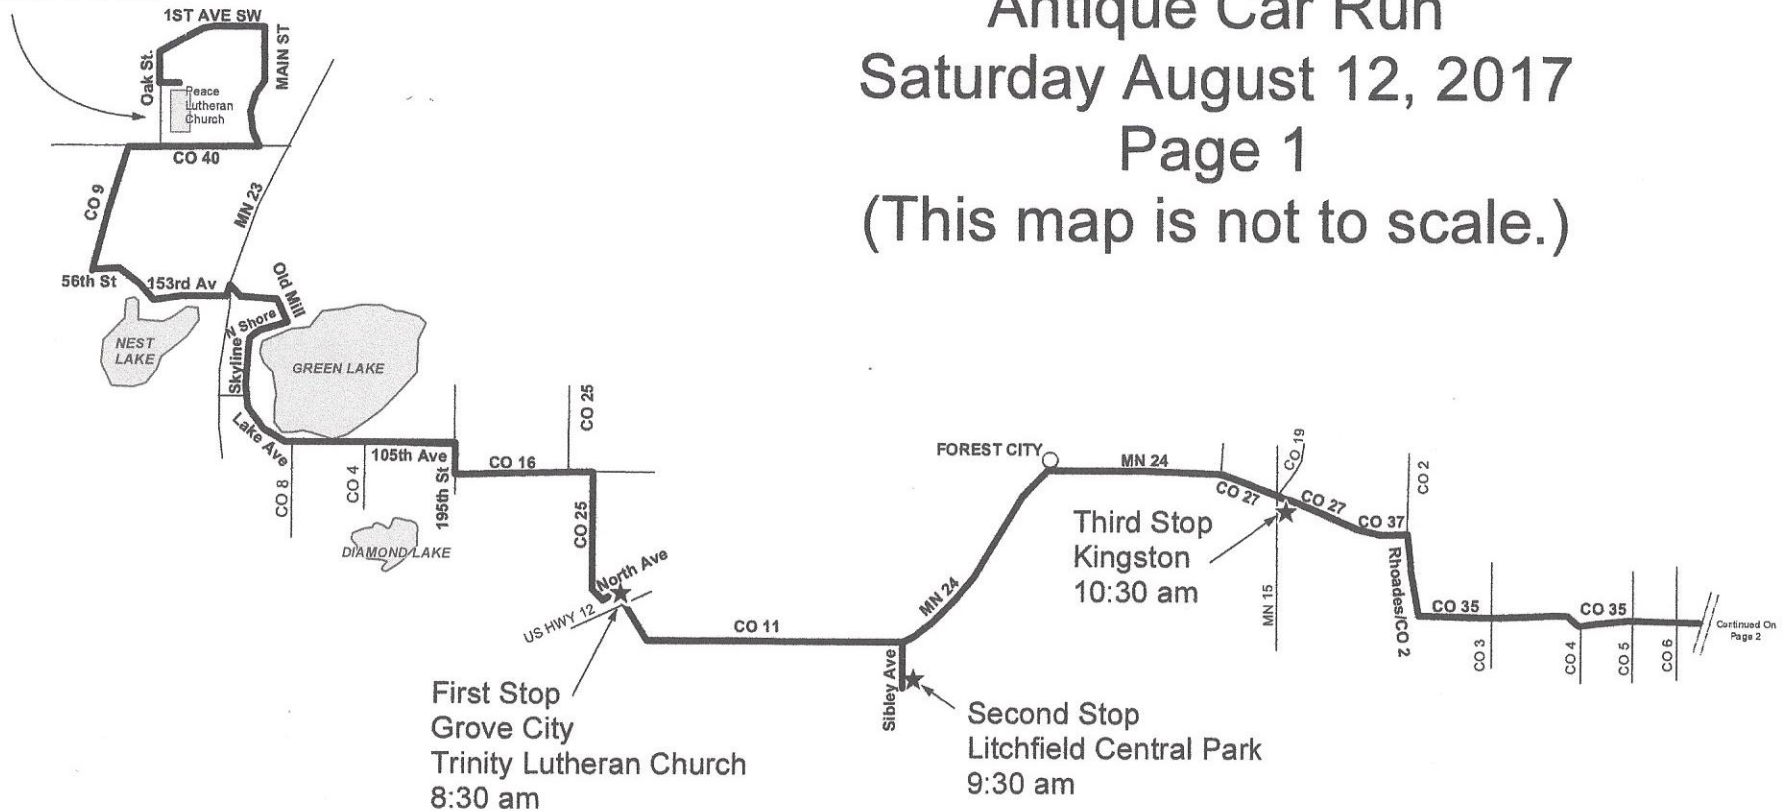

31st Annual New London - New Brighton Antique Car Run

Saturday August 12, 2017
Page 1
(This map is not to scale.)

START
New London
Leave 7-8 am

31st Annual
New London - New Brighton
Antique Car Run
Saturday August 12, 2017
Page 2
(This map is not to scale.)

31st Annual
New London - New Brighton
Antique Car Run
Saturday August 12, 2017
Page 3
(This map is not to scale.)