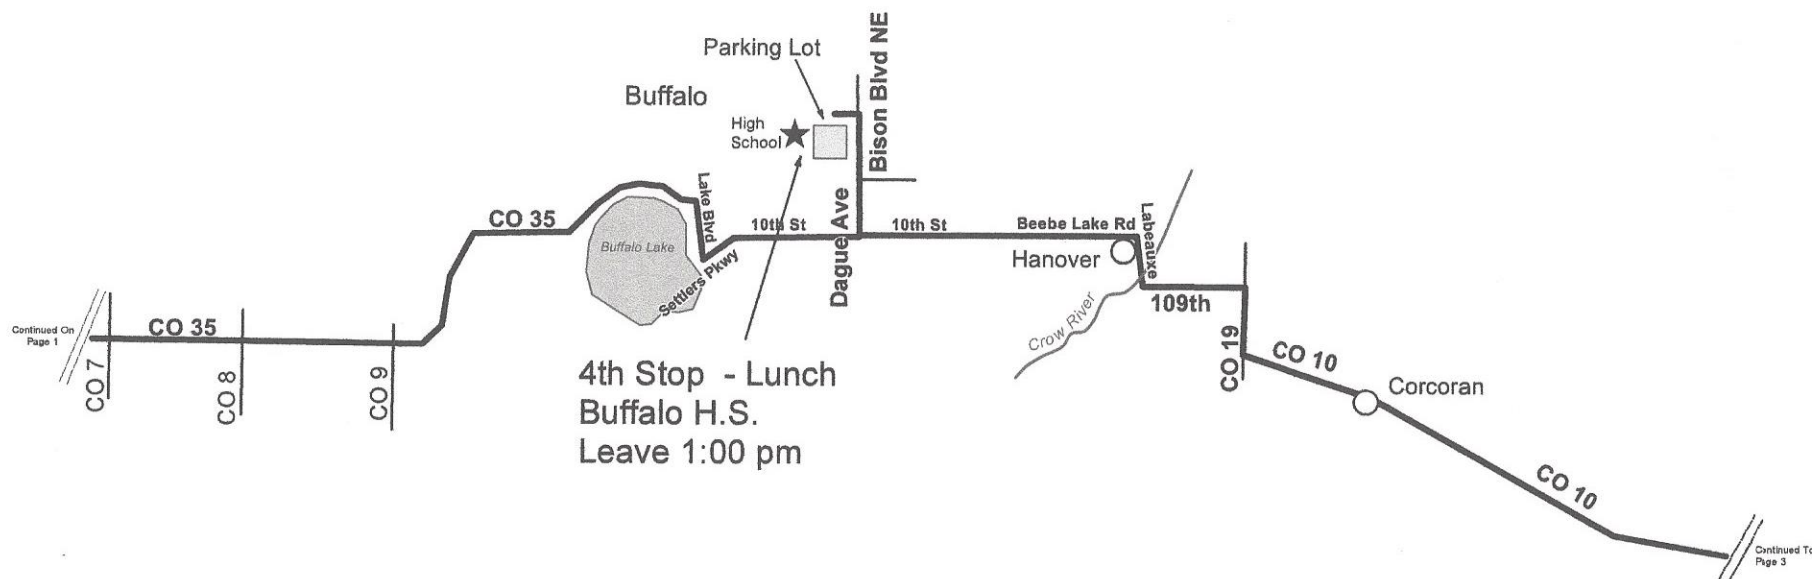

31st Annual New London - New Brighton Antique Car Run

Saturday August 12, 2017
Page 1
(This map is not to scale.)

START
New London
Leave 7-8 am

31st Annual
New London - New Brighton
Antique Car Run
Saturday August 12, 2017
Page 2
(This map is not to scale.)

31st Annual
New London - New Brighton
Antique Car Run
Saturday August 12, 2017
Page 3
(This map is not to scale.)