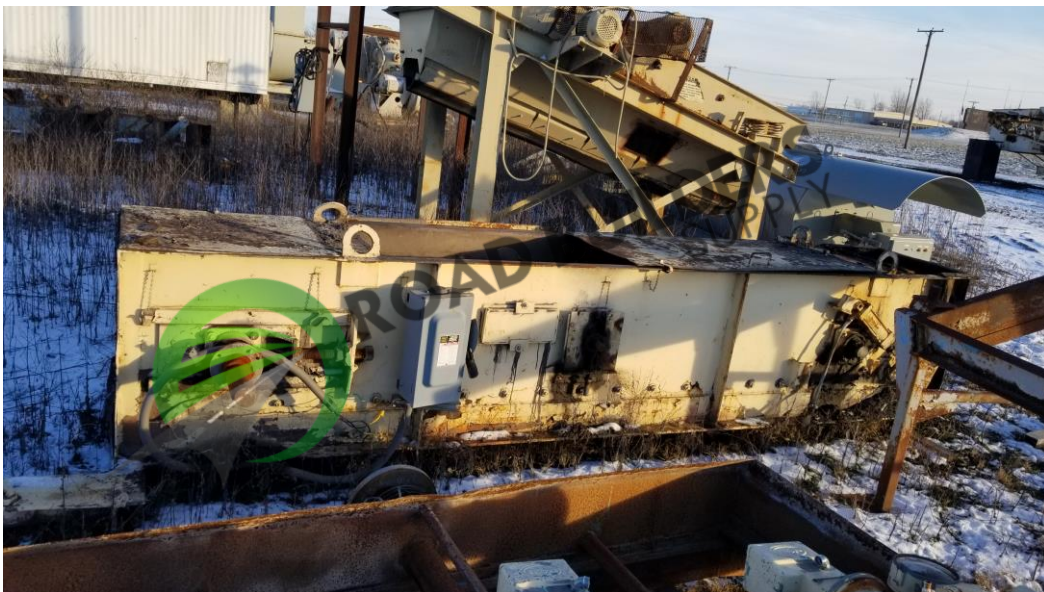

TC020RBS Standard Havens Transfer Conveyor

ID: TC020RBS

Details:

- Standard Havens
- 24" transfer Conveyor

- All equipment subject to prior sale.
- RBS strives to ensure the accuracy of all listings, but all listings are "as-is, where-is," with no implied warranty.
- All buyers are encouraged to inspect equipment personally to verify accuracy.
- All information contained in this listing sheet is confidential. It is the property of RBS and is not to be shared.
- Road Builders Supply, LLC accepts no liability for the accuracy of the above listing.

Sales:

1950 East Greyhound pass #18
Toll Free: 866-249-6335

www.RoadBuildersSupply.com

NATIONAL ASPHALT
PAVEMENT ASSOCIATION

Call us for Facility painting, new plant equipment, used plant equipment, plant service, and Parts!