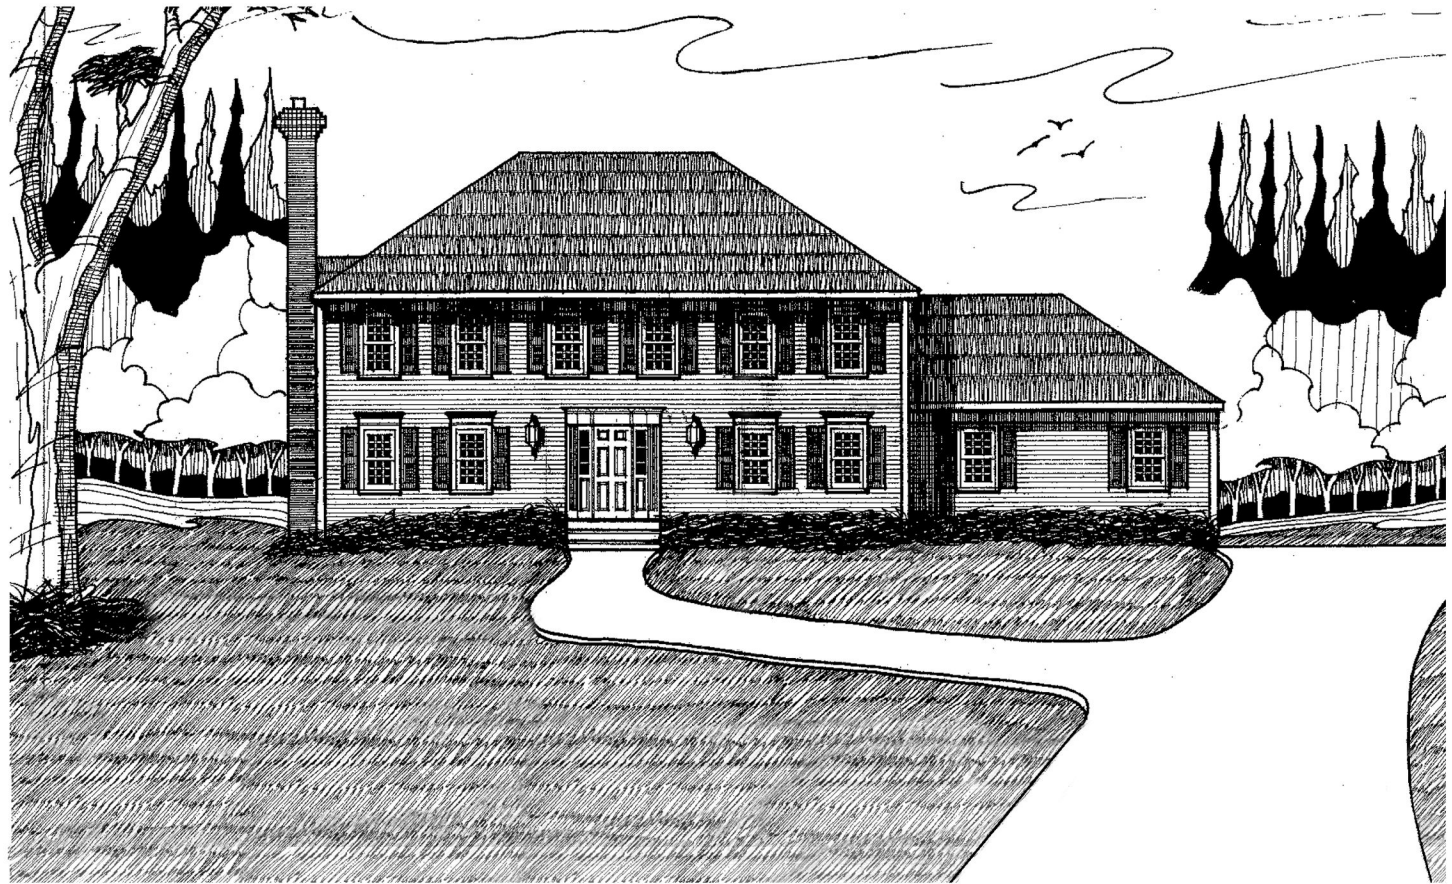

**SHANE**  
STRUCTURES

"The Amberly"

Front Elevation - Option 3

2366 Square Feet

**SHANE**  
STRUCTURES

"The Amberly"  
Front Elevation

2366 Square Feet

**SHANE**  
STRUCTURES

"The Amberly"  
Front Elevation - Option 2

2366 Square Feet