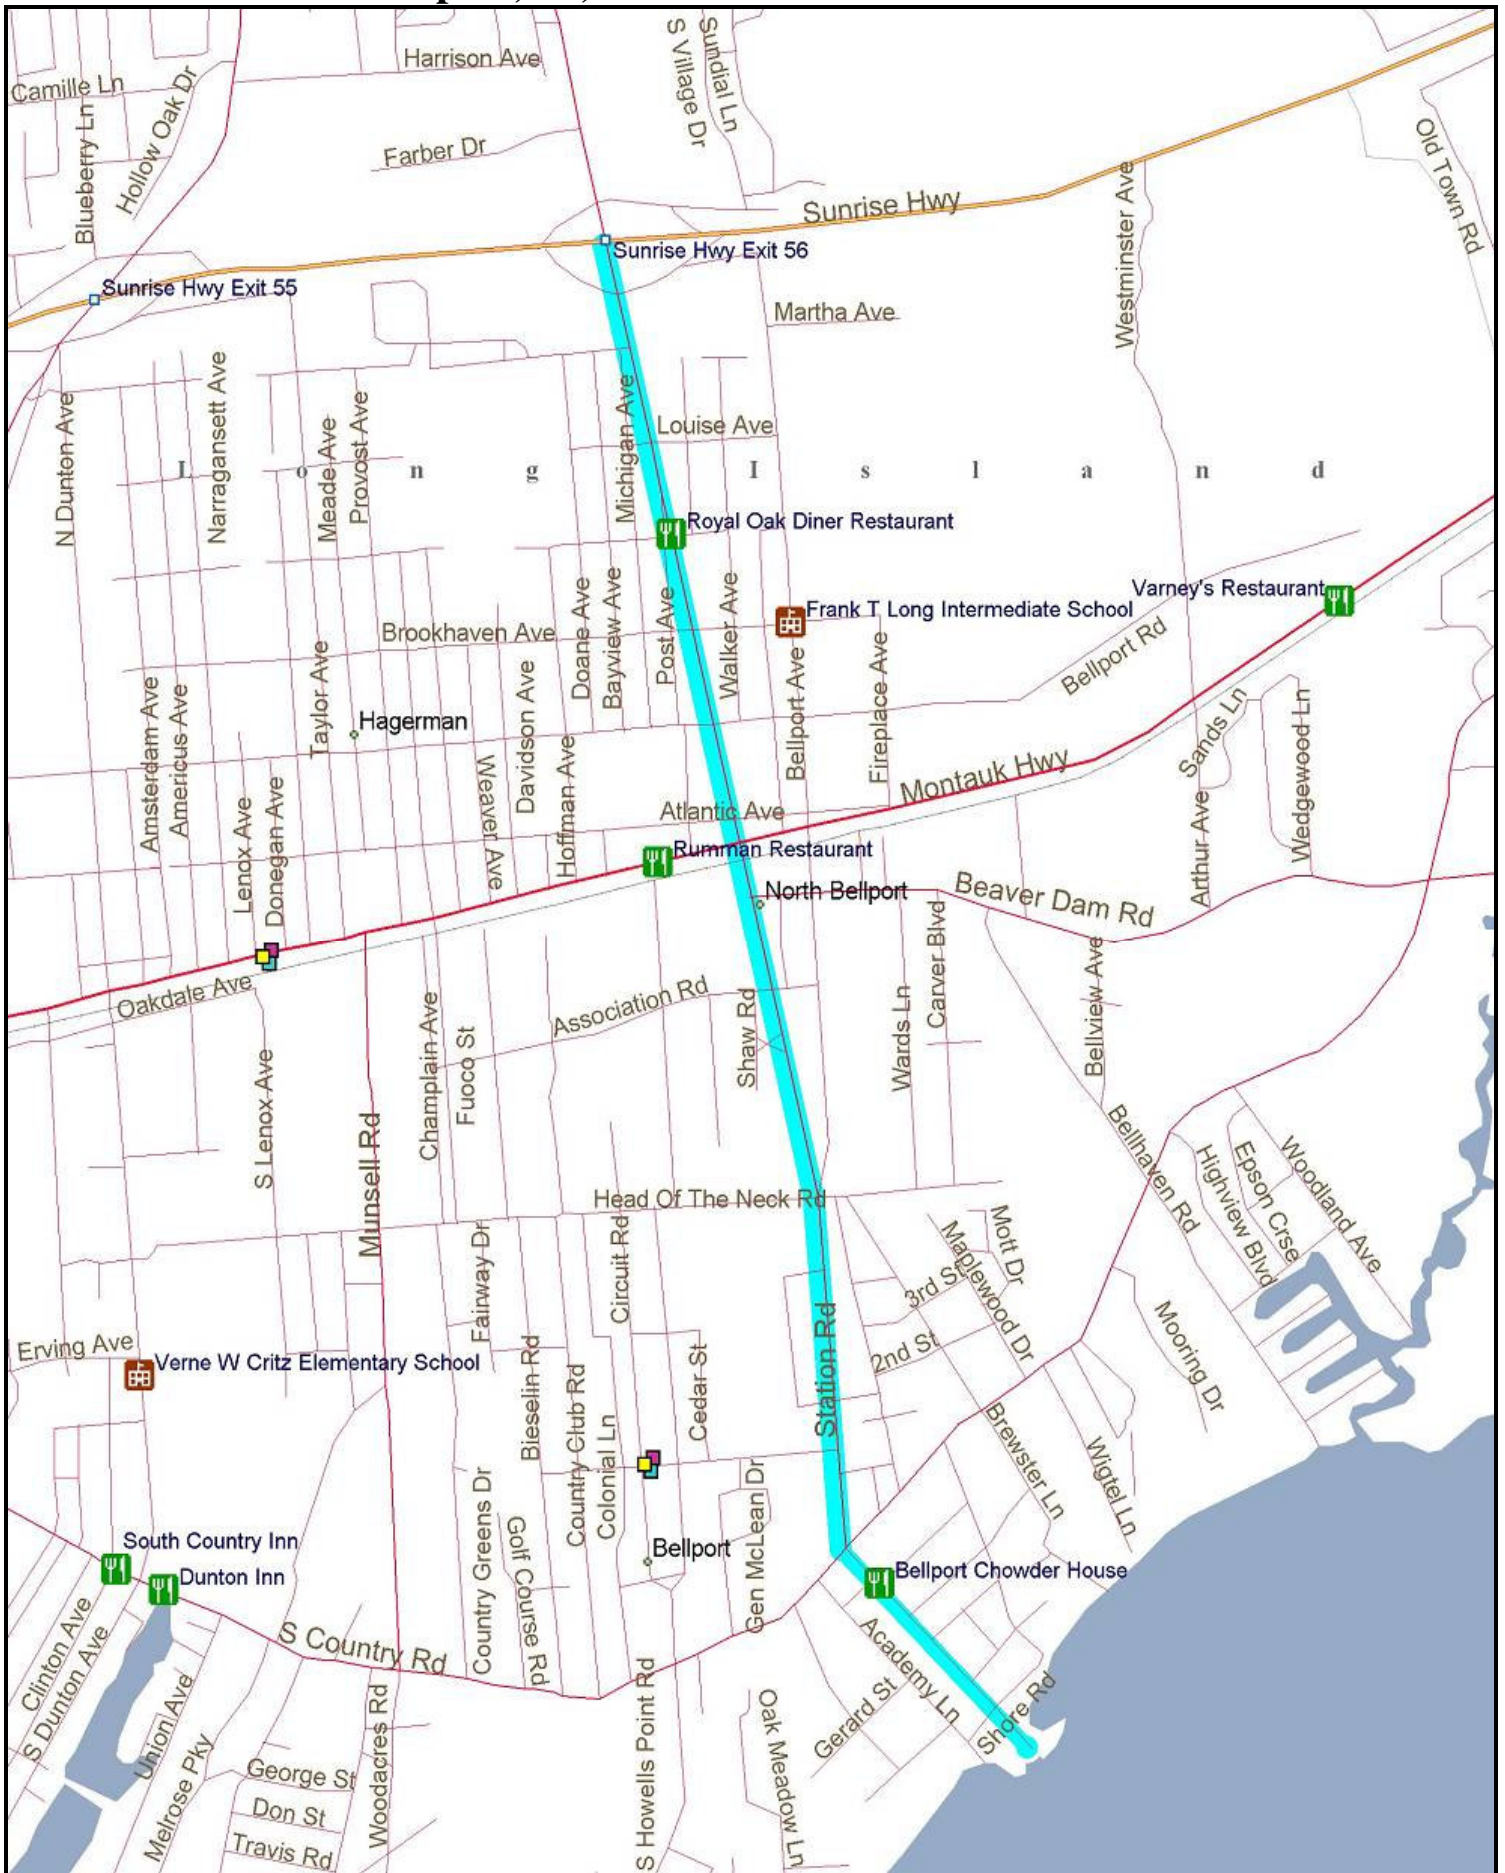

Bellport, LI, NY

Proceed to exit 56 Sunrise Highway (Rt. 27), take south exit onto Station Rd. and just head south.