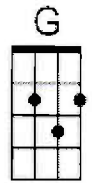

Never Ending Song of Love

INTRO: C - G

Key: C

Verse 1 (X2)

C
I've got a never-ending love for you
G
From now on that's all I want to do
C
From the first time we met I knew
G
I'd have a never-ending love for you
C