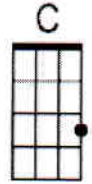

Never Ending Song of Love

INTRO: C - G

Key: C

Verse 1 (X2)

C
I've got a never-ending love for you
G
From now on that's all I want to do
C
From the first time we met I knew
G
I'd have a never-ending love for you
C

CHORUS

F
After all this time of being' alone
C
We can love one another, live for each other
F
From now on // // // // //
G
Feels so good I can hardly stand it

C
Never-ending love for you
G
From now on that's all I want to do
C
From the first time we met I knew
G
I'd have a never-ending song of love for you
C