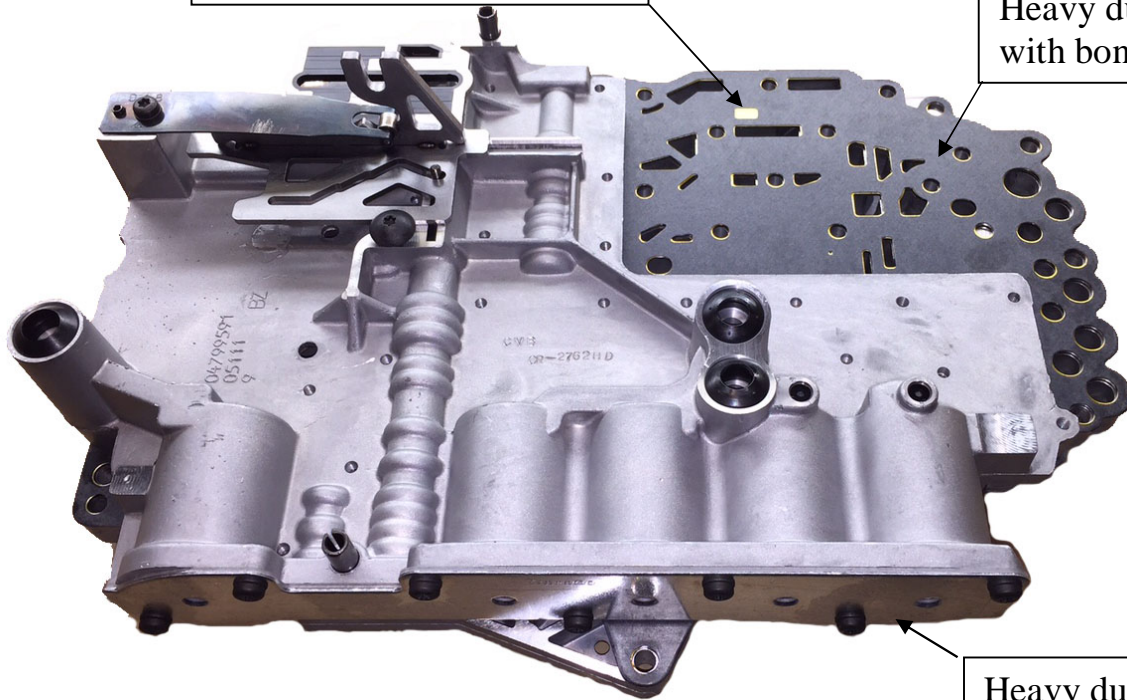

Remanufactured Valve Bodies

Central Valve Bodies

Built, Tested and In-Stock — 100% guaranteed

New Product

68RFE –HEAVY DUTY

5 check ball style has hole here in separator plate

Heavy duty separator plate with bonded gasket

Heavy duty accumulator support plate

PART# CR-2762HD – 68RFE, UP TO 2008, 7 CHECK BALL, HEAVY DUTY
CR-2762BHD – 68RFE, 2009-UP, 5 CHECK BALL, HEAVY DUTY

15551 S HWY 66
Claremore, OK 74017
(918) 341-0266