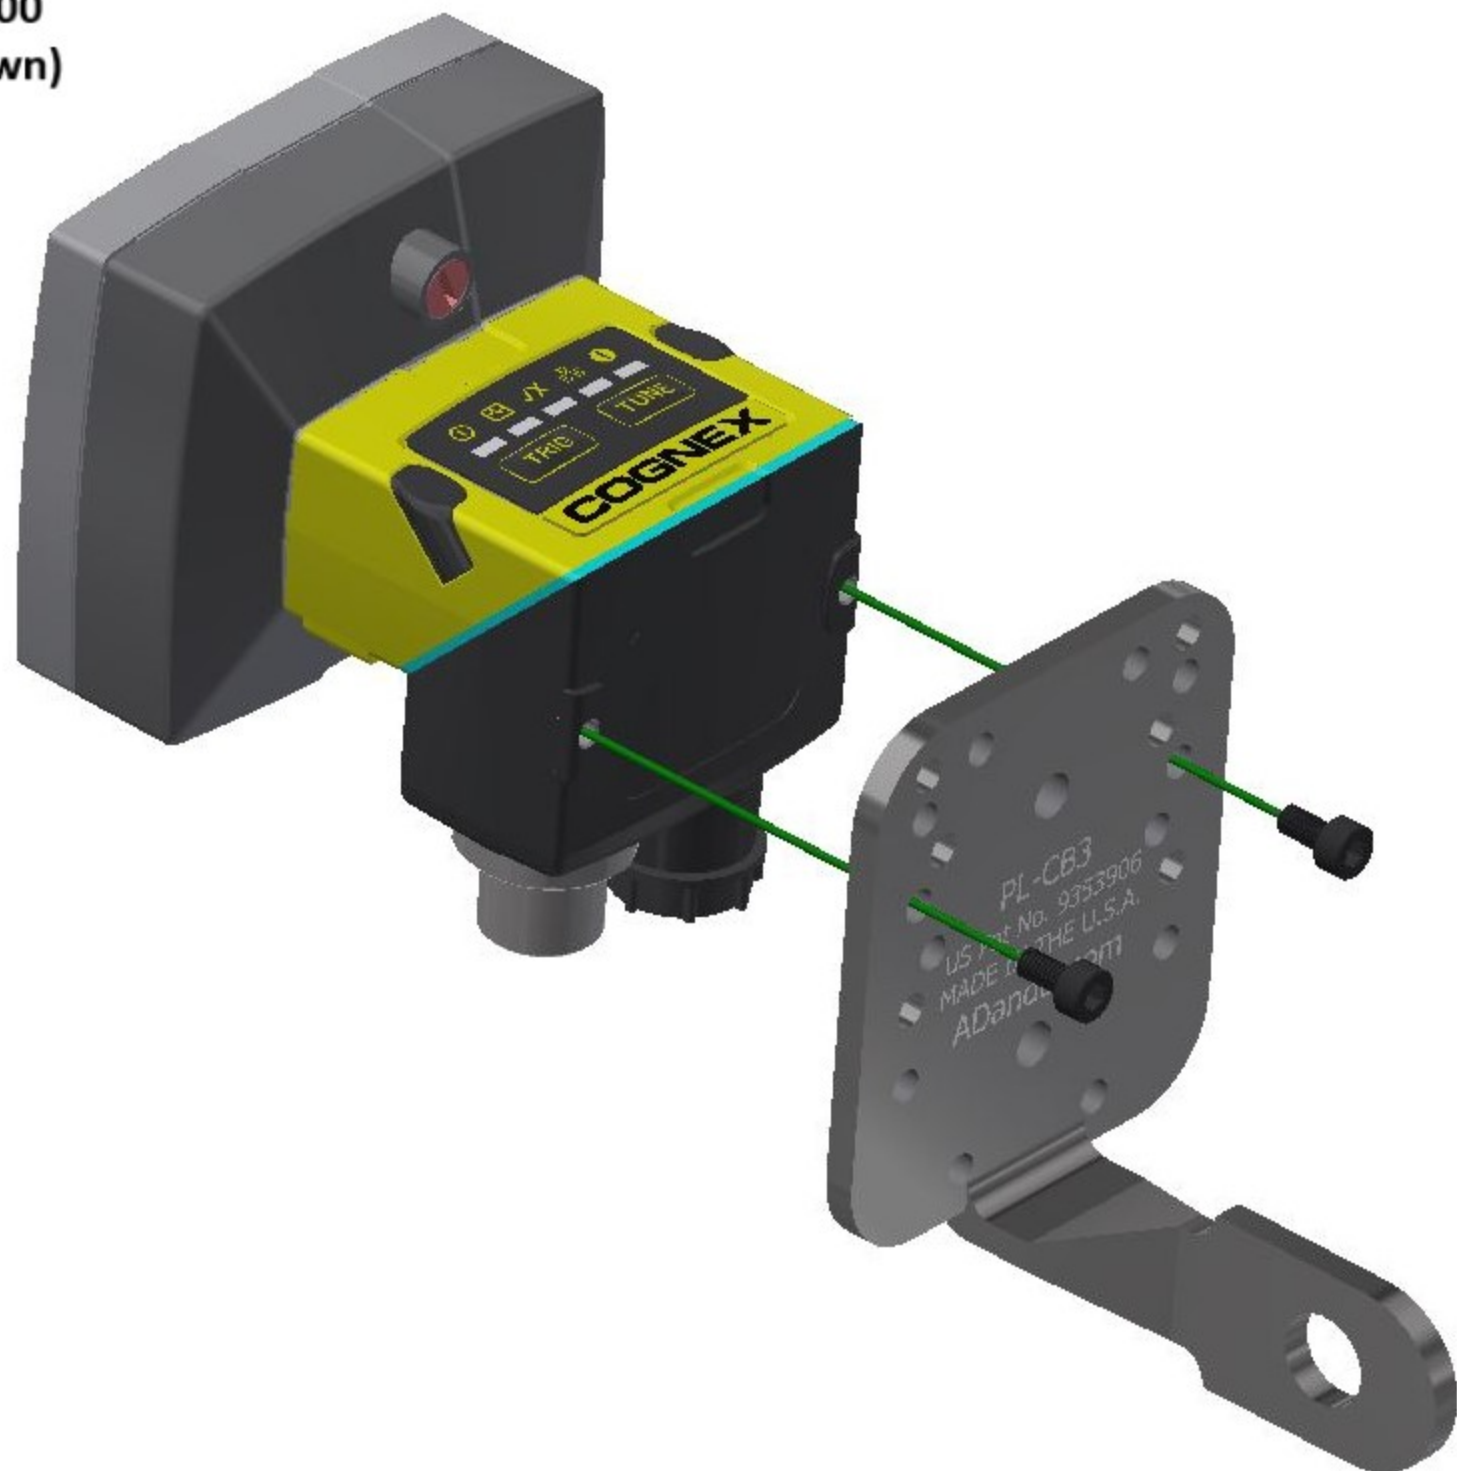

**ADandD Pop Link #PL-CB3**  
**Mounting for Cognex In-Sight 2000**  
**(Right Angle Configuration Shown)**

**Included Hardware**  
**(2) M3-.5 X 6MM Lg SHCS**