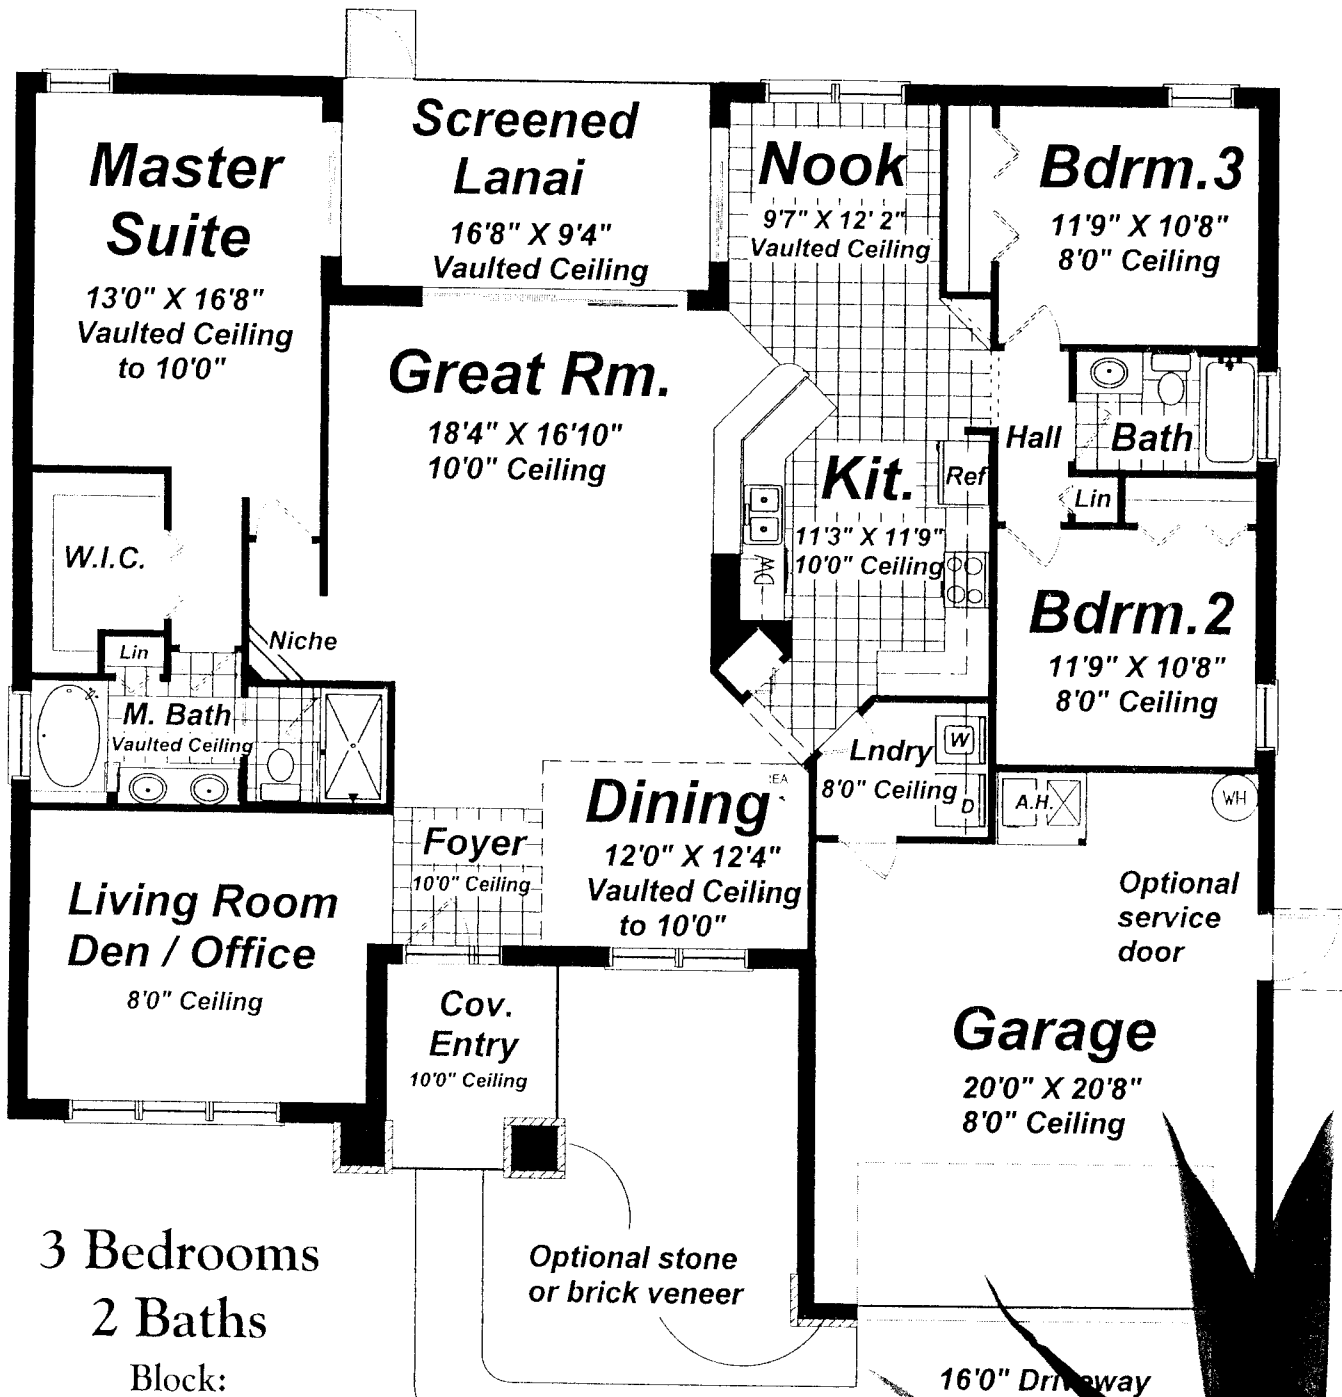

# STANDARD FLOORPLAN

3 Bedrooms

2 Baths

Block:

Living Area 2068 sq. ft.

Total Area 2793 sq. ft.

(Frame elevation not available in all communities.)

Floorplan Shown in Block Version