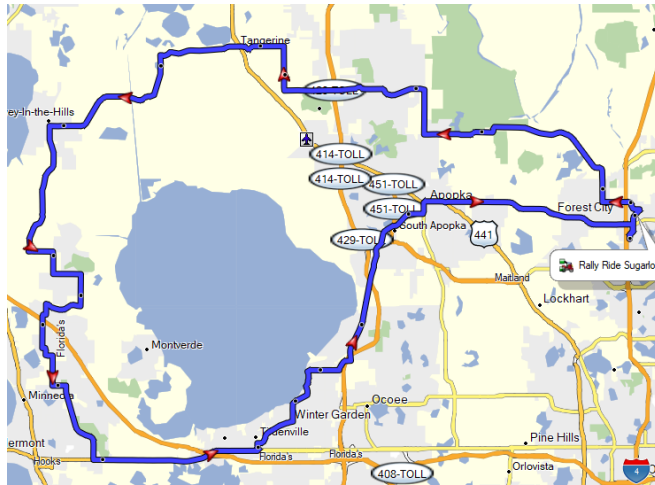

## District Rally Ride (Sugarloaf Mountain)

Depart Hilton on Northlake Blvd for 1 mile  
Turn left onto Festival Dr for 785 feet  
Turn left onto E Central Pkwy for 1.5 miles  
Turn right onto Montgomery Rd for 5.8 miles  
Turn right onto E Welch Rd, for 2.5 miles  
Turn right onto Rock Springs Rd N for 1.5 miles  
Turn left onto W Ponkan Rd for 5.2 miles  
Turn right onto Round Lake Rd N for 1.5 miles  
Turn left onto Sadler Rd for 4.6 miles  
Turn left onto Cr-448a for 1.4 miles  
Turn right onto Cr-48 for 4.3 miles  
Turn left onto Cr-561 for 3.1 miles  
Enter roundabout Roundabout and take the 2nd right onto Cr-561 for 1.5 miles  
Turn left onto Sugarloaf Mountain Rd for 3.7 miles  
Turn right onto Cr-561a for 1.3 miles  
Turn left onto Scrub Jay Ln for 1.6 miles  
Turn left onto Citrus Grove Rd for 0.6 miles  
Turn right onto Grassy Lake Rd for 1 mile  
Turn left onto Fosgate Rd for 0.5 miles  
Turn right onto N Hancock Rd for 2.9 miles  
Turn left onto Hwy50 E for 6.1 miles  
Turn left onto Avalon Rd for 0.3 miles  
Turn right onto Plant St W for 1.6 miles  
Turn left onto Lakeview Ave N for 0.6 miles  
Keep right onto W Crest Ave for 2.7 miles  
Turn left onto E Crown Point Rd for 0.6 miles  
Turn left onto Ocoee Apopka Rd for 6.2 miles  
Turn left onto S Park Ave for 0.4 miles  
Turn right onto Sr-436 for 7.5 miles  
Turn right onto Northlake Blvd for 0.5 miles and arrive at the Hilton