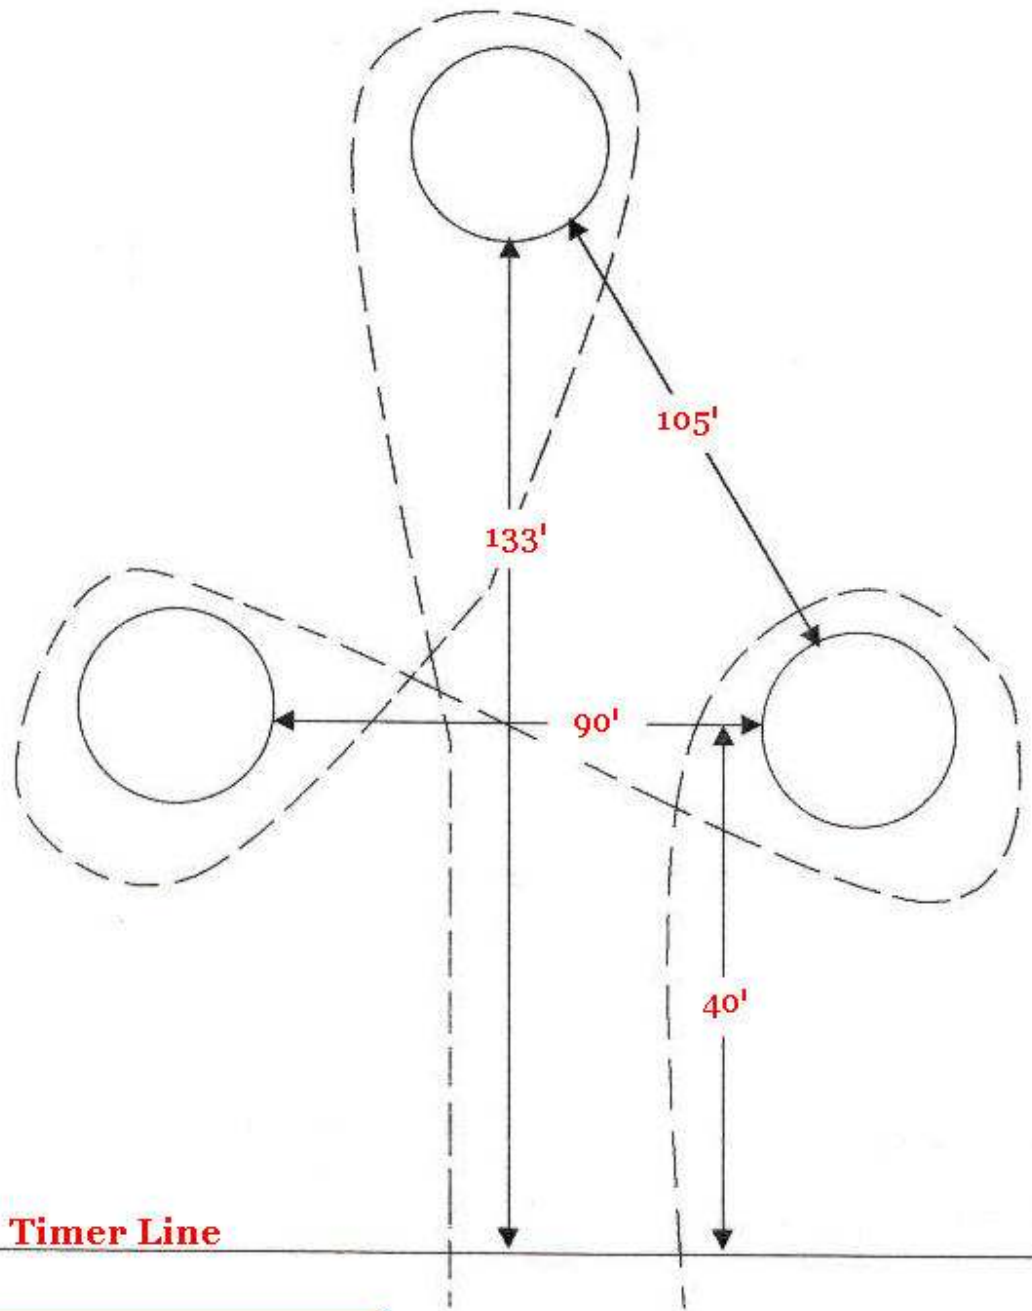

CLOVERLEAF BARRELS
Scottsdale Saddle Club

Key:

= Large Barrels

Right or Left Pattern