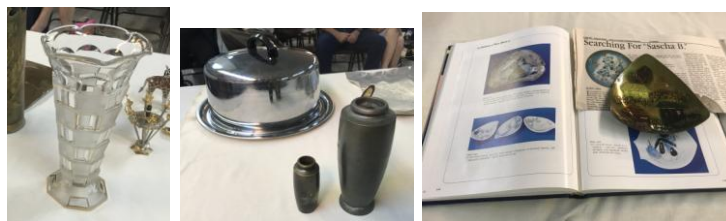

George Dansker's Art Deco Tea Room Vase lined in Gold. Large and small gun metal vases from Japan (with Carol McCarty's Cake Carrier in background). Cheryl Walter's Sasha B. small enamel on copper "roof top" dish she bought from Wayne Noel.