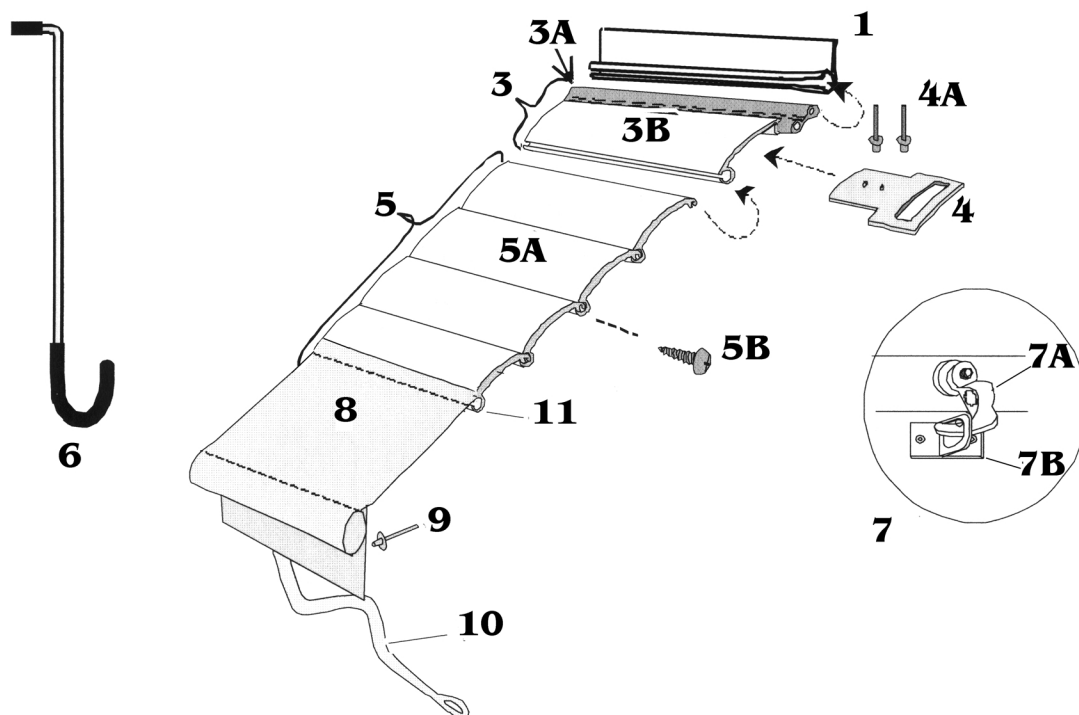

PATIO AWNING ROLLER COMPONENTS

Patio Awning Case and Fabric Components

Ref #	PART #	PATIO AWNING ROLLER COMPONENTS
1	330240	ROLLER TUBE, 3" 18ga. GALVANIZED STEEL (per ft.) (includes assembly rivets part number 316160)
1A	316160	RIVET, 5/32 X 6/16, BLIND (roller)
2	201600	Z LOCK ASSEMBLY
2A	20161S	Z LOCK REPLACEMENT LEVER KIT
3	201500	IDLE END ASSEMBLY, includes:
3A	313010	COTTER PIN, 3/16" X 3/4"
3B	312030	WASHER, 33/64 X 7/8 X 1/32, FLAT (stainless)
3C	312060	RETAINING CLIP, 1/2" DICHROMATE
3D	325080	SHAFT, 1/2 X 1-7/8" (stainless)
4	201100	NON-LOCKING SPRING ASSEMBLY (Contour & '91 or older Universal)
5	316100	RIVET, 5/32, BLIND (stainless)
6	201110	LOCKING SPRING ASSEMBLY (Universal '92 & newer)
6A	201200	Z SPRING LOCK ASSEMBLY
6B	20121S	Z SPRING REPLACEMENT LEVER KIT