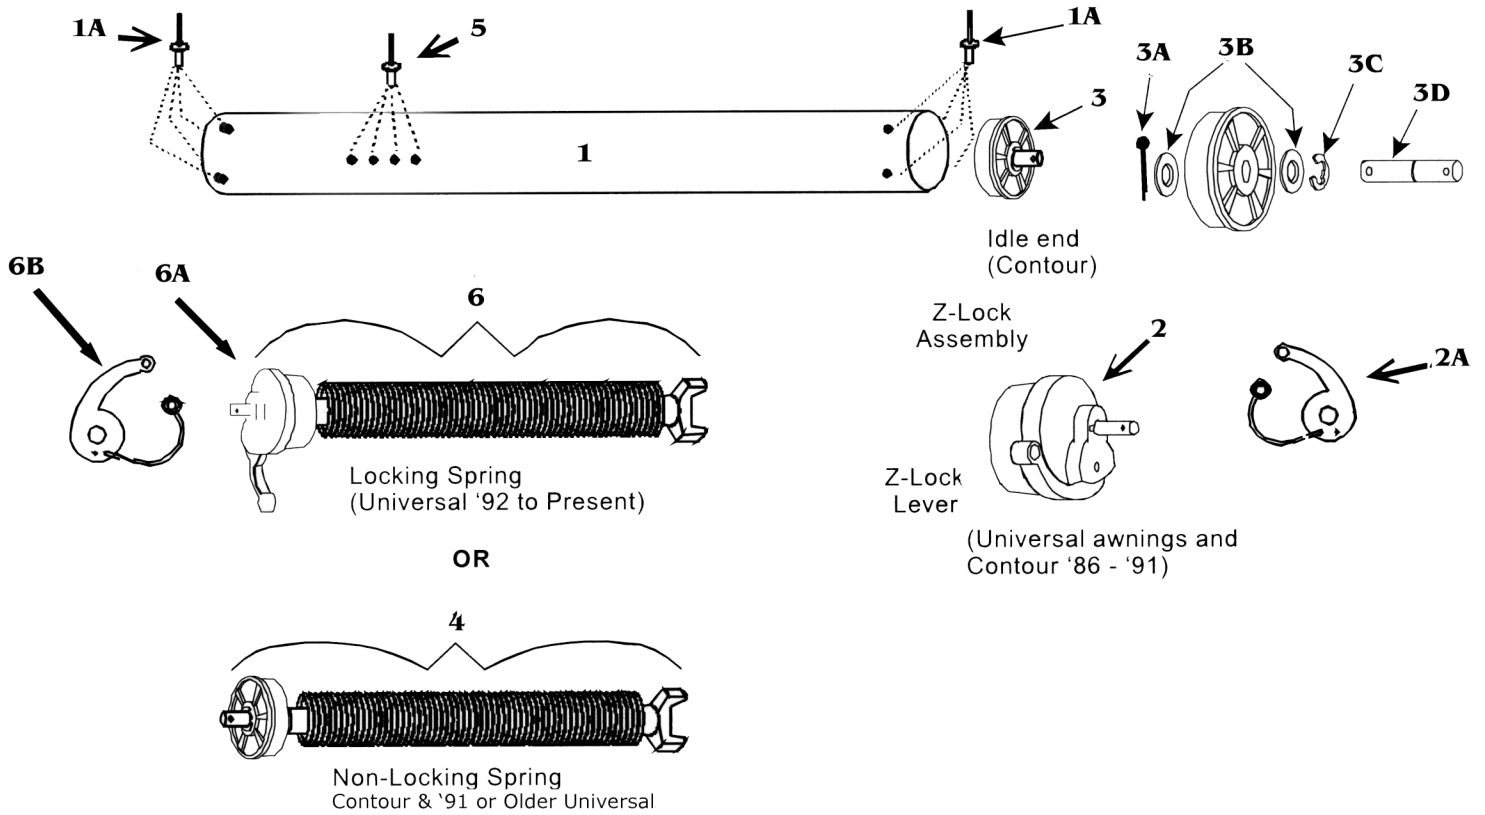

PATIO AWNING ROLLER COMPONENTS

Patio Awning Case and Fabric Components

Ref #	PART #	PATIO AWNING ROLLER COMPONENTS
1	330240	ROLLER TUBE, 3" 18ga. GALVANIZED STEEL (per ft.) (includes assembly rivets part number 316160)
1A	316160	RIVET, 5/32 X 6/16, BLIND (roller)
2	201600	Z LOCK ASSEMBLY
2A	20161S	Z LOCK REPLACEMENT LEVER KIT
3	201500	IDLE END ASSEMBLY, includes:
3A	313010	COTTER PIN, 3/16" X 3/4"
3B	312030	WASHER, 33/64 X 7/8 X 1/32, FLAT (stainless)
3C	312060	RETAINING CLIP, 1/2" DICHROMATE
3D	325080	SHAFT, 1/2 X 1-7/8" (stainless)
4	201100	NON-LOCKING SPRING ASSEMBLY (Contour & '91 or older Universal)
5	316100	RIVET, 5/32, BLIND (stainless)
6	201110	LOCKING SPRING ASSEMBLY (Universal '92 & newer)
6A	201200	Z SPRING LOCK ASSEMBLY
6B	20121S	Z SPRING REPLACEMENT LEVER KIT