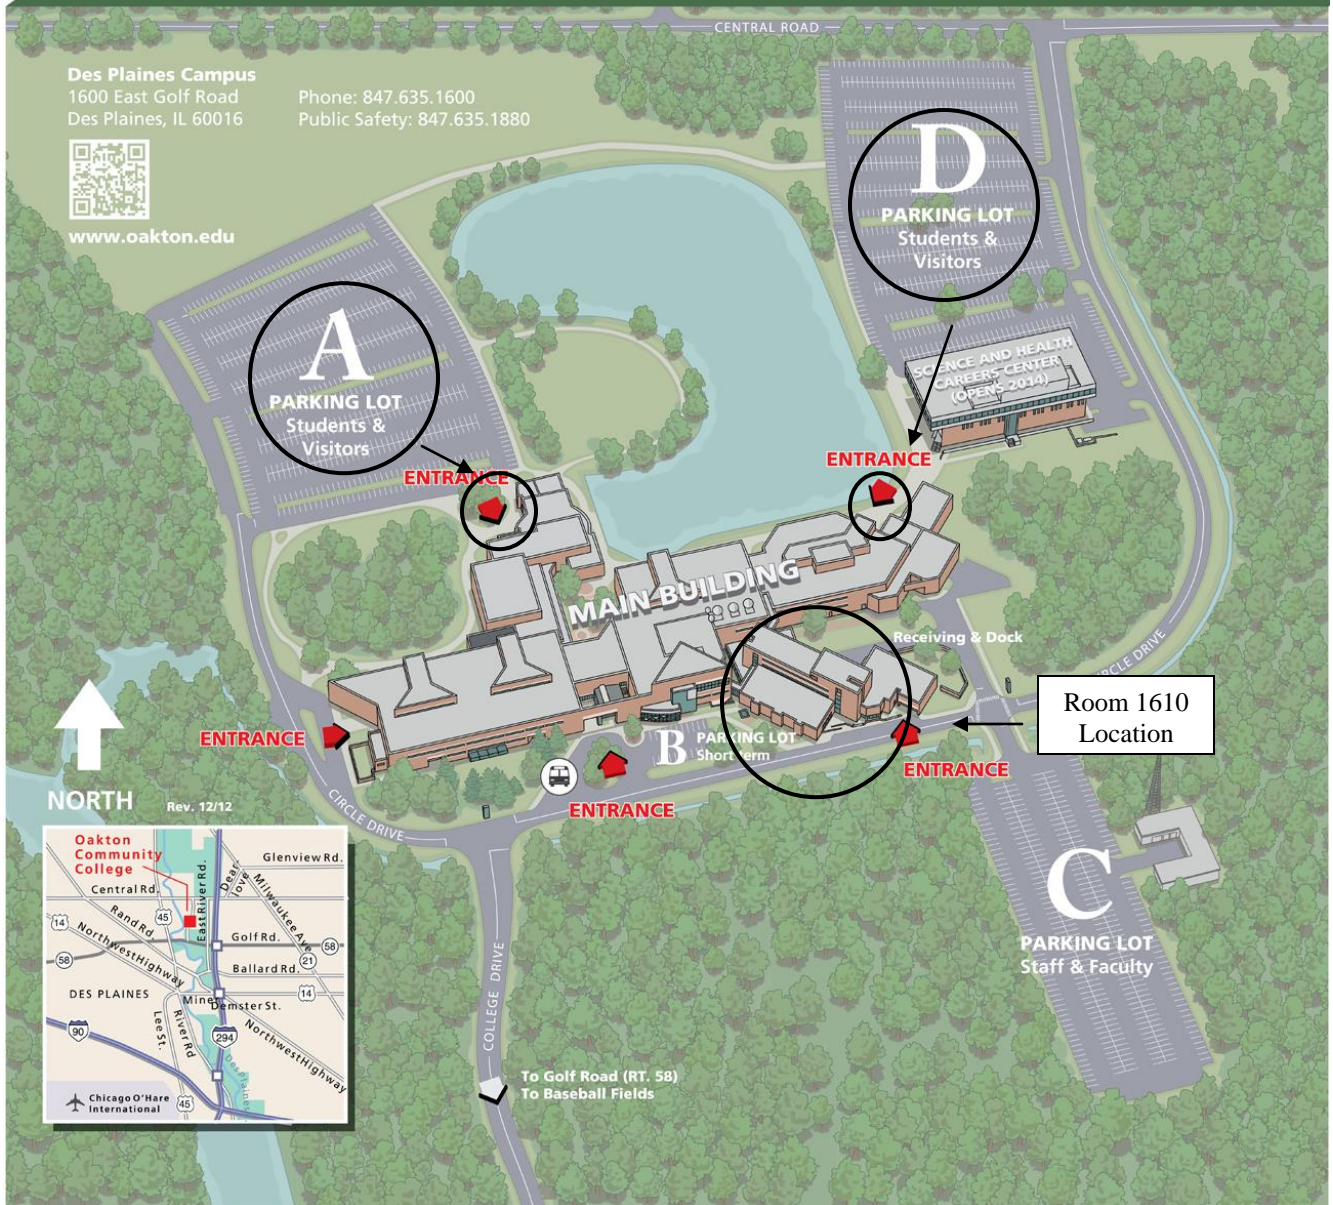

## **Information Sheet: Parking**

- 1. Park in either Lot A or D.**
- 2. There will be directional signs posted to direct you to rooms 1604- 1610.**

*Please see attached map with parking lot and entrance highlighted for your reference.*

# Des Plaines - CAMPUS MAP

**Des Plaines Campus**  
1600 East Golf Road  
Des Plaines, IL 60016

Phone: 847.635.1600  
Public Safety: 847.635.1880

[www.oakton.edu](http://www.oakton.edu)

To Golf Road (RT. 58)  
To Baseball Fields