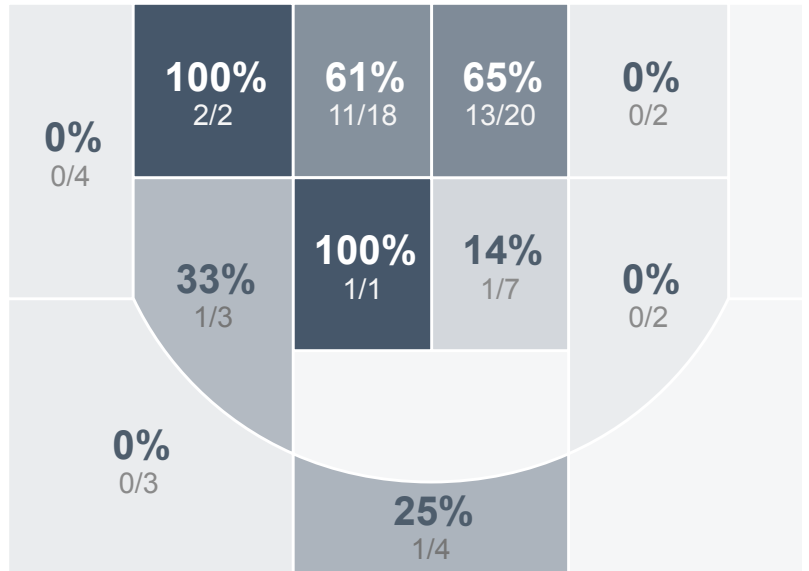

Team Stats

	SMCHS	DHS
FG Made/Attempted	30/66	12/43
Field Goal %	45.5%	27.9%
Effective Field Goal %	46.2%	27.9%
2FG Made/Attempted	29/55	12/32
2FG %	52.7%	37.5%
3FG Made/Attempted	1/11	0/11
3FG %	9.1%	0.0%
FT Made/Attempted	3/8	1/7
Free Throw %	37.5%	14.3%
Points Per Possession	0.90	0.34
Transition Points	20	2
Points Off Turnovers	28	8
Second Chance Points	15	6
Points in the Paint	52	18
Offensive Rebounds	15	9
Defense Rebounds	23	23
Assists	20	9
Deflections	21	8
Steals	24	9
Blocks	2	0
Turnovers	16	36
Personal Fouls	9	10
Charges Taken	0	0

St. Mary's Central