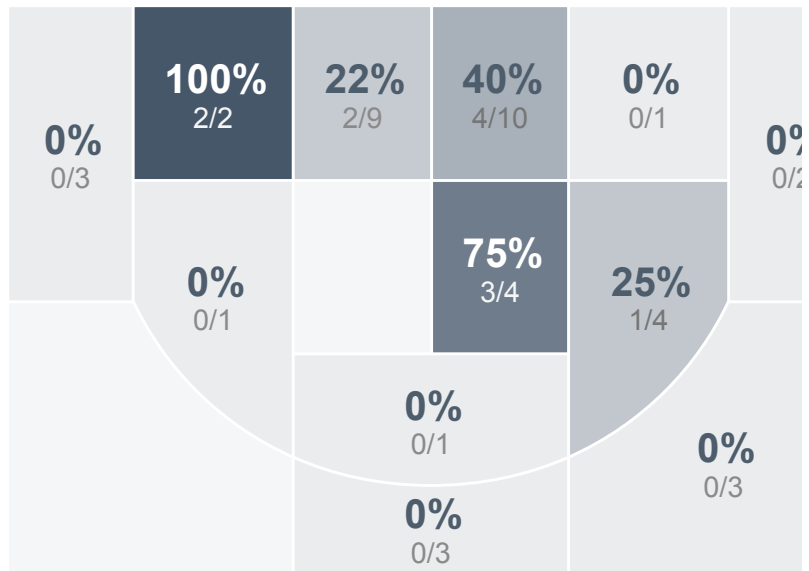

Dickinson High School