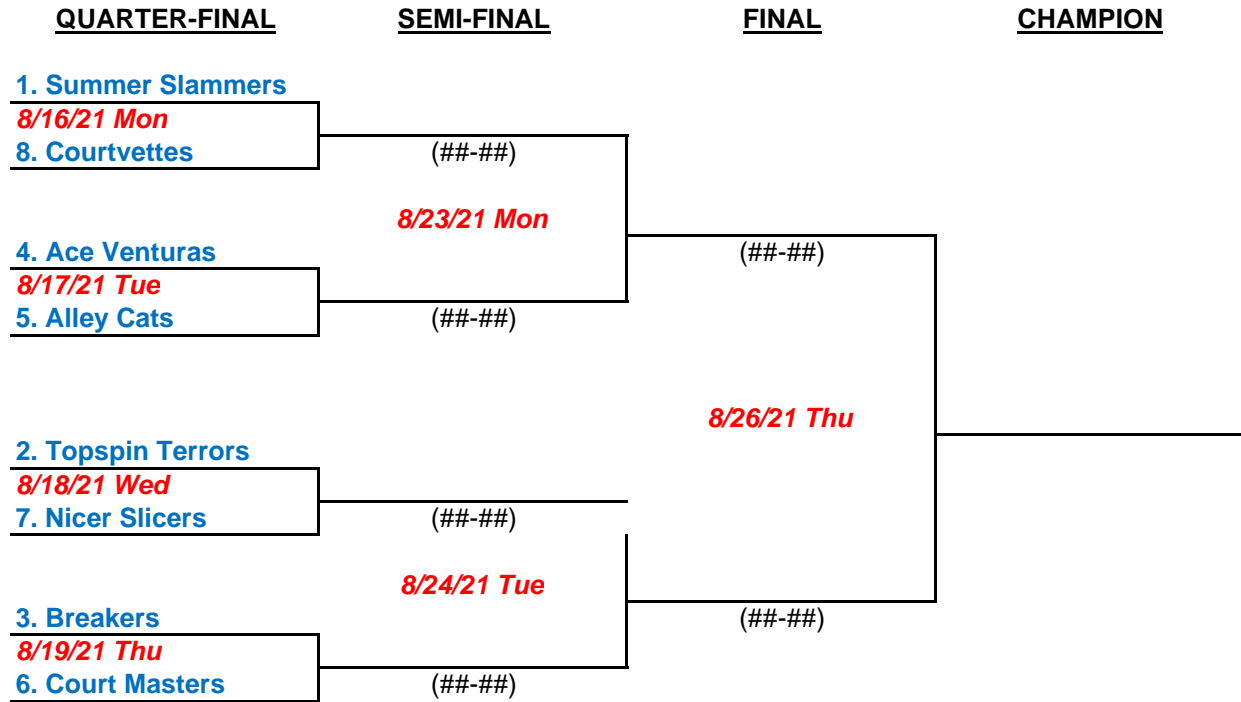

# Coeur d'Alene Tennis Association 2021 Adult League Playoff Tournament Draw

All Matches will be played at LCHS at 6PM  
Spin a Racquet for what team supplies the balls for each match.

**9th Seed (Better Luck Next Year Award!)** Backhand Bandits