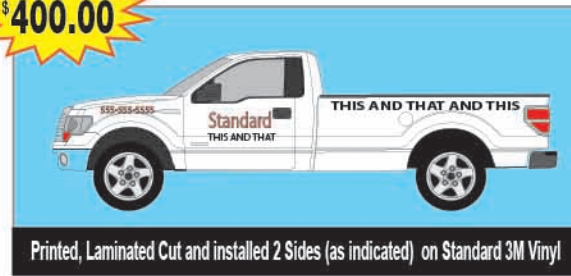

Printed, Laminated Cut and installed 2 Sides (as indicated) on Standard 3M Vinyl

Perforated Window Film Is Not Included in prices listed. Perforated window film is available for additional charges.

$650.00