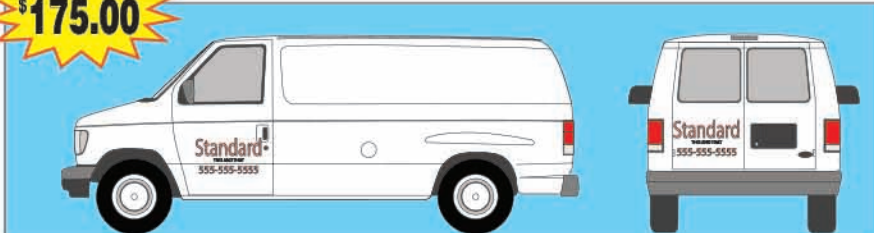

Printed, Laminated Cut and installed 3 Doors on Standard 3M Vinyl

$400.00