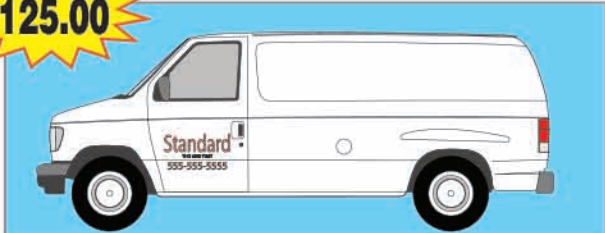

Printed, Laminated Cut and installed 2 Doors on Standard 3M Vinyl

$175.00