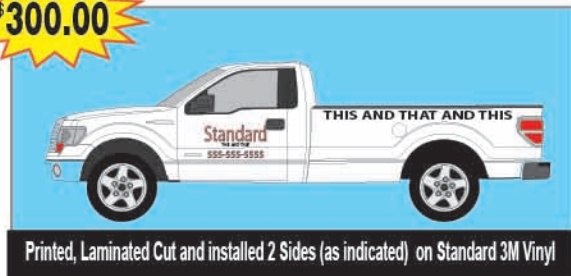

\$125.00

Printed, Laminated Cut and installed 2 Doors on Standard 3M Vinyl

\$200.00

Printed, Laminated Cut and installed 3 Doors on Standard 3M Vinyl

\$300.00

Printed, Laminated Cut and installed 2 Sides (as indicated) on Standard 3M Vinyl