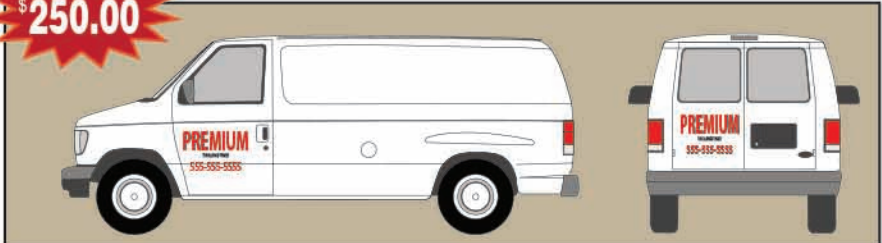

Printed, Laminated Cut and installed 3 Doors on Standard 3M Vinyl

$550.00