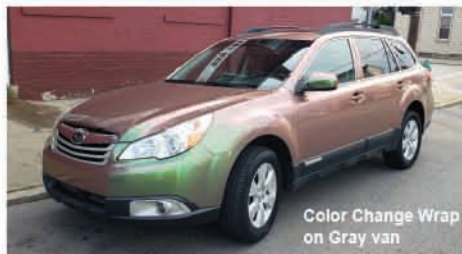

Full Wrap on white van

Full Wrap on Silver Van

Full Wrap on White 32' Rv for Q15

Partial Wrap on White Box Van

Color Change Wrap on Gray van

Partial Wrap

Full Wrap on white van

Full Wrap on White Box Truck