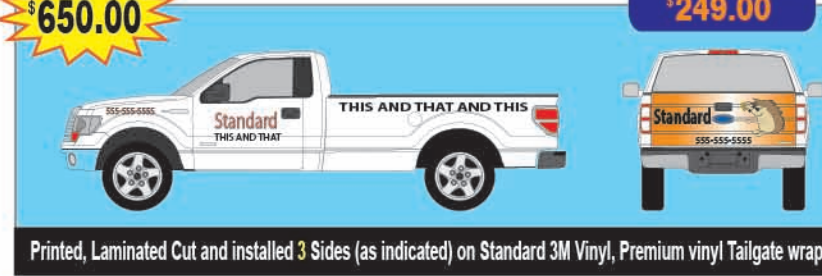

Printed, Laminated Cut and installed 3 Sides (as indicated) on Standard 3M Vinyl, Premium vinyl Tailgate wrap

Printed, Laminated Cut and installed Letters ON HOOD ADD $100.00

Printed, Laminated Cut and installed Letters ON Windshield ADD $50.00

Hedgehog Signs will NOT Print any Hate and will not print Copyrighted images
PRICE INCLUDES ONE LAYOUT AND ONE REVISION AFTER PAID IN FULL. PRICE BASED ON
(5-6 business days) PRODUCTION AFTER PROOF APPROVAL

To avoid additional costs bring truck freshly washed

Prices are based on standard production after proof approval, Excluding Holidays. Rush Jobs are available, see Page 2 for additional Prices and terms. Prices include one layout and one revision if needed, layout is a courtesy. Additional revision will carry and additional art charge. All designs and logos created by Hedgehog Signs are property of Hedgehog Signs, of which can be purchased separately. (All prices are subject to change and void after 1-1-2020.)