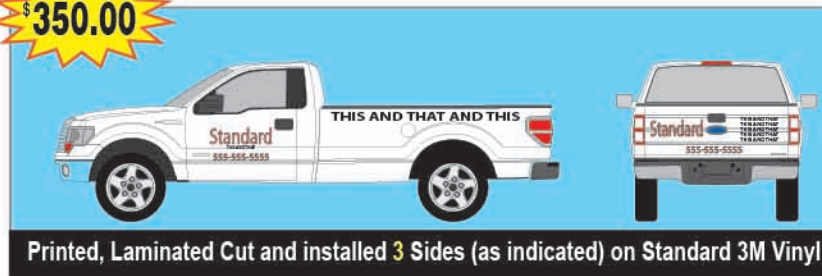

Printed, Laminated Cut and installed 3 Sides (as indicated) on Standard 3M Vinyl

$400.00