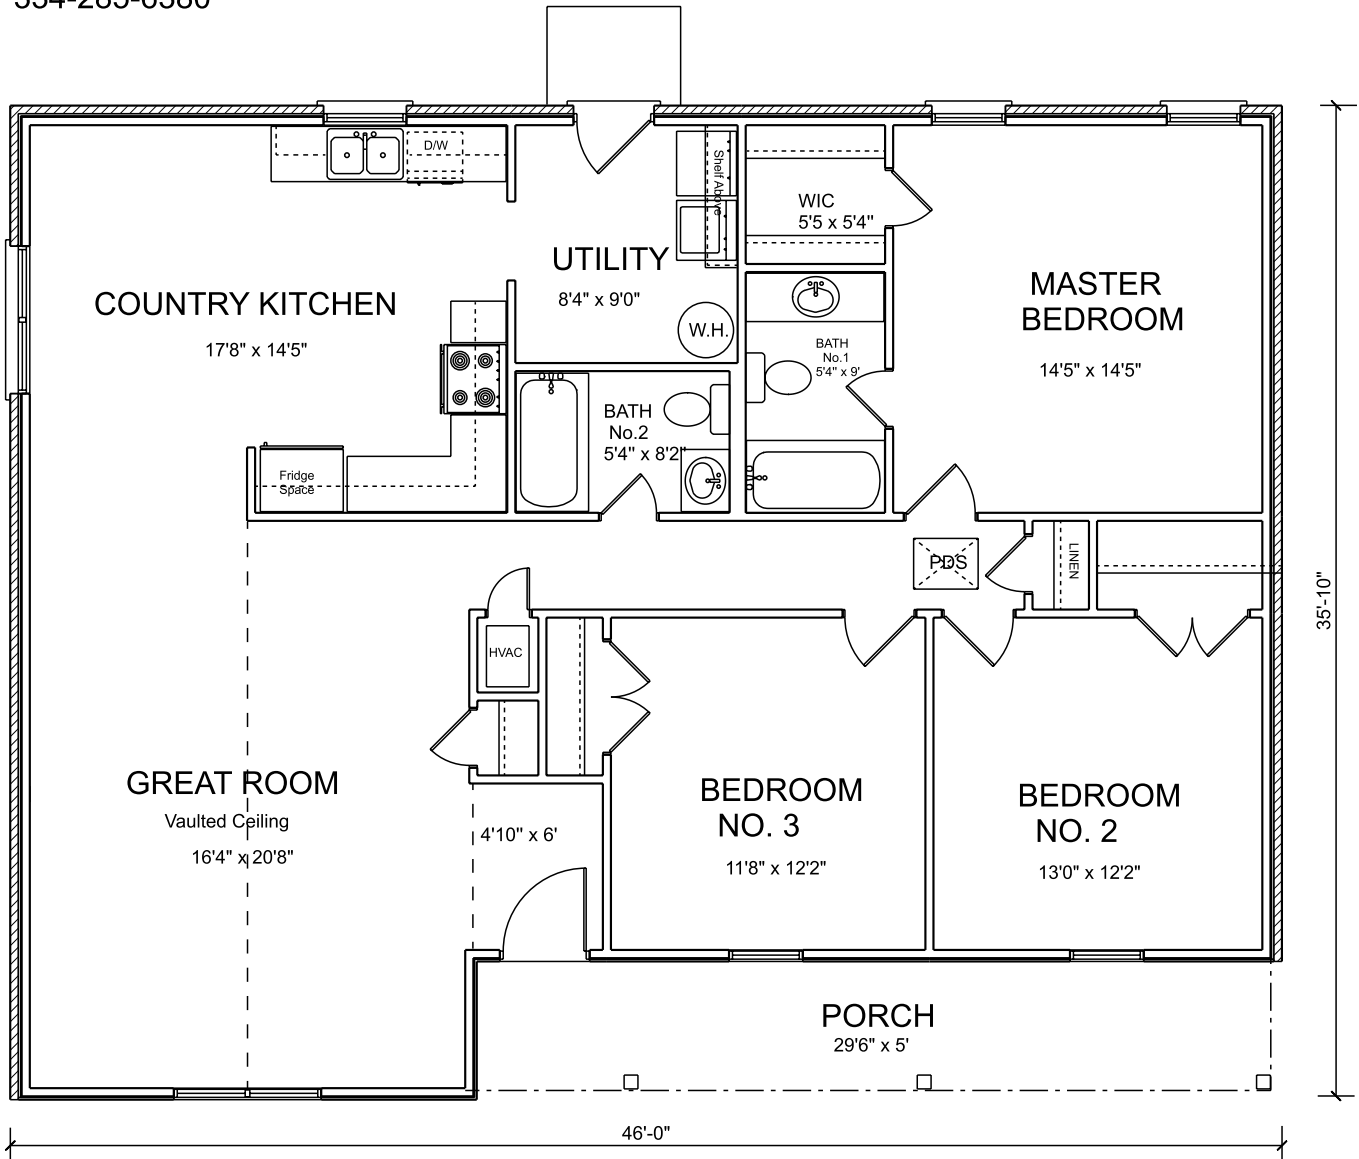

THE ROSEWOOD

Alabama Better Built Homes, Inc.
 2203 Howard Murfee Blvd.
 Prattville, AL 36066
 334-285-6380

1509 sq. ft.

\$
 SUBJECT TO CHANGE
 DATE: 8/2019
 INITIALS: C.S

MEASUREMENTS AS SHOWN ARE NOT INTENDED TO BE EXACT, THEREFORE ARE NOT GUARANTEED AS SHOWN