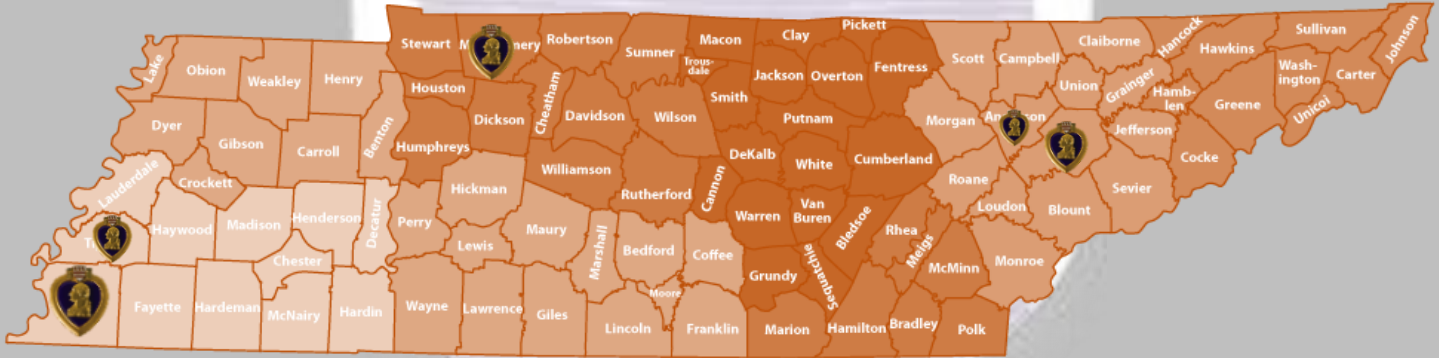

TENNESSEE PURPLE HEART ENTITIES

CITIES

- 📍 Clarksville, TN 37040
- 📍 Covington, TN 38019
- 📍 Germanton, TN 38138
- 📍 Germantown, TN 38138
- 📍 Munford, TN 38058

COUNTIES

- 📍 Anderson County, TN 37716
- 📍 Knox County, TN 37902
- 📍 Montgomery County, TN 37040
- 📍 Shelby County, TN 38103
- 📍 Tipton County, TN 38015

COLLEGES/UNIVERSITIES

- ◆ University of Tennessee, Knoxville, TN 37996

OTHER LOCATIONS

- ◆ Speedway
- ◆ Synergy Veterans Home Care

PURPLE HEART TRAIL ROUTES

- ◆ US-321
- ◆ Also segments on these highways: US 41, US 41A, US 412, US 11, US 11E, US 11W, US 70/25, US 31, US 51, US 79, & SR 55