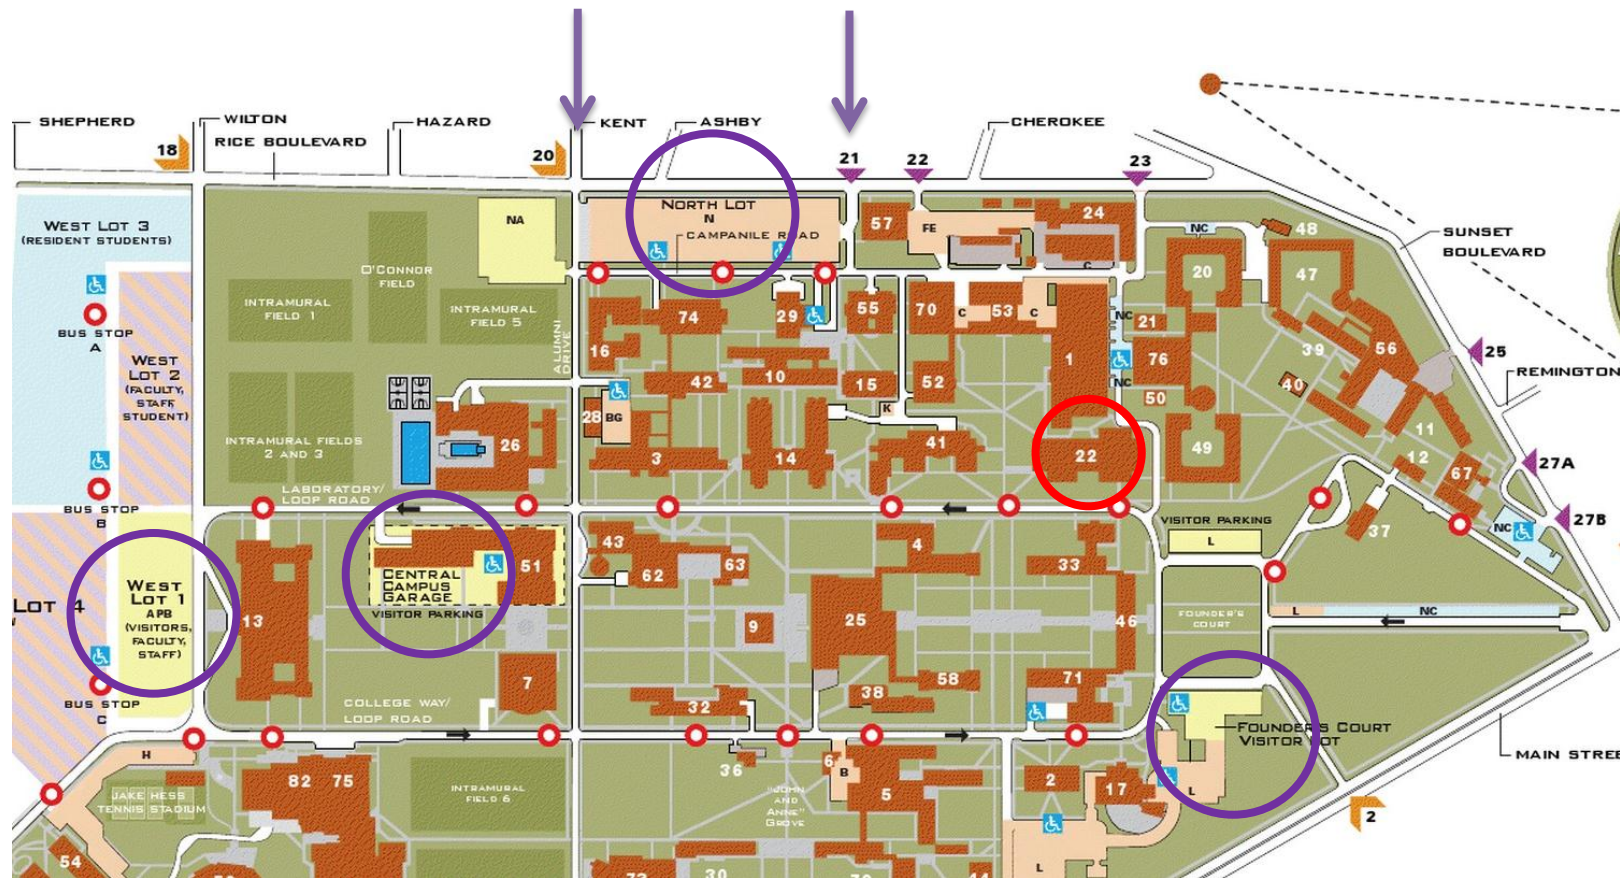

Rice University Map (<http://www.rice.edu/maps/maps.html>)

Tech Seminar

22: Duncan Hall 1064

North Lot N (Closest, enter from Rice Boulevard, Gate 20 or 21)

Visitor Parking

West Lot 1

51: Central Campus Garage

Founder's Parking Lot