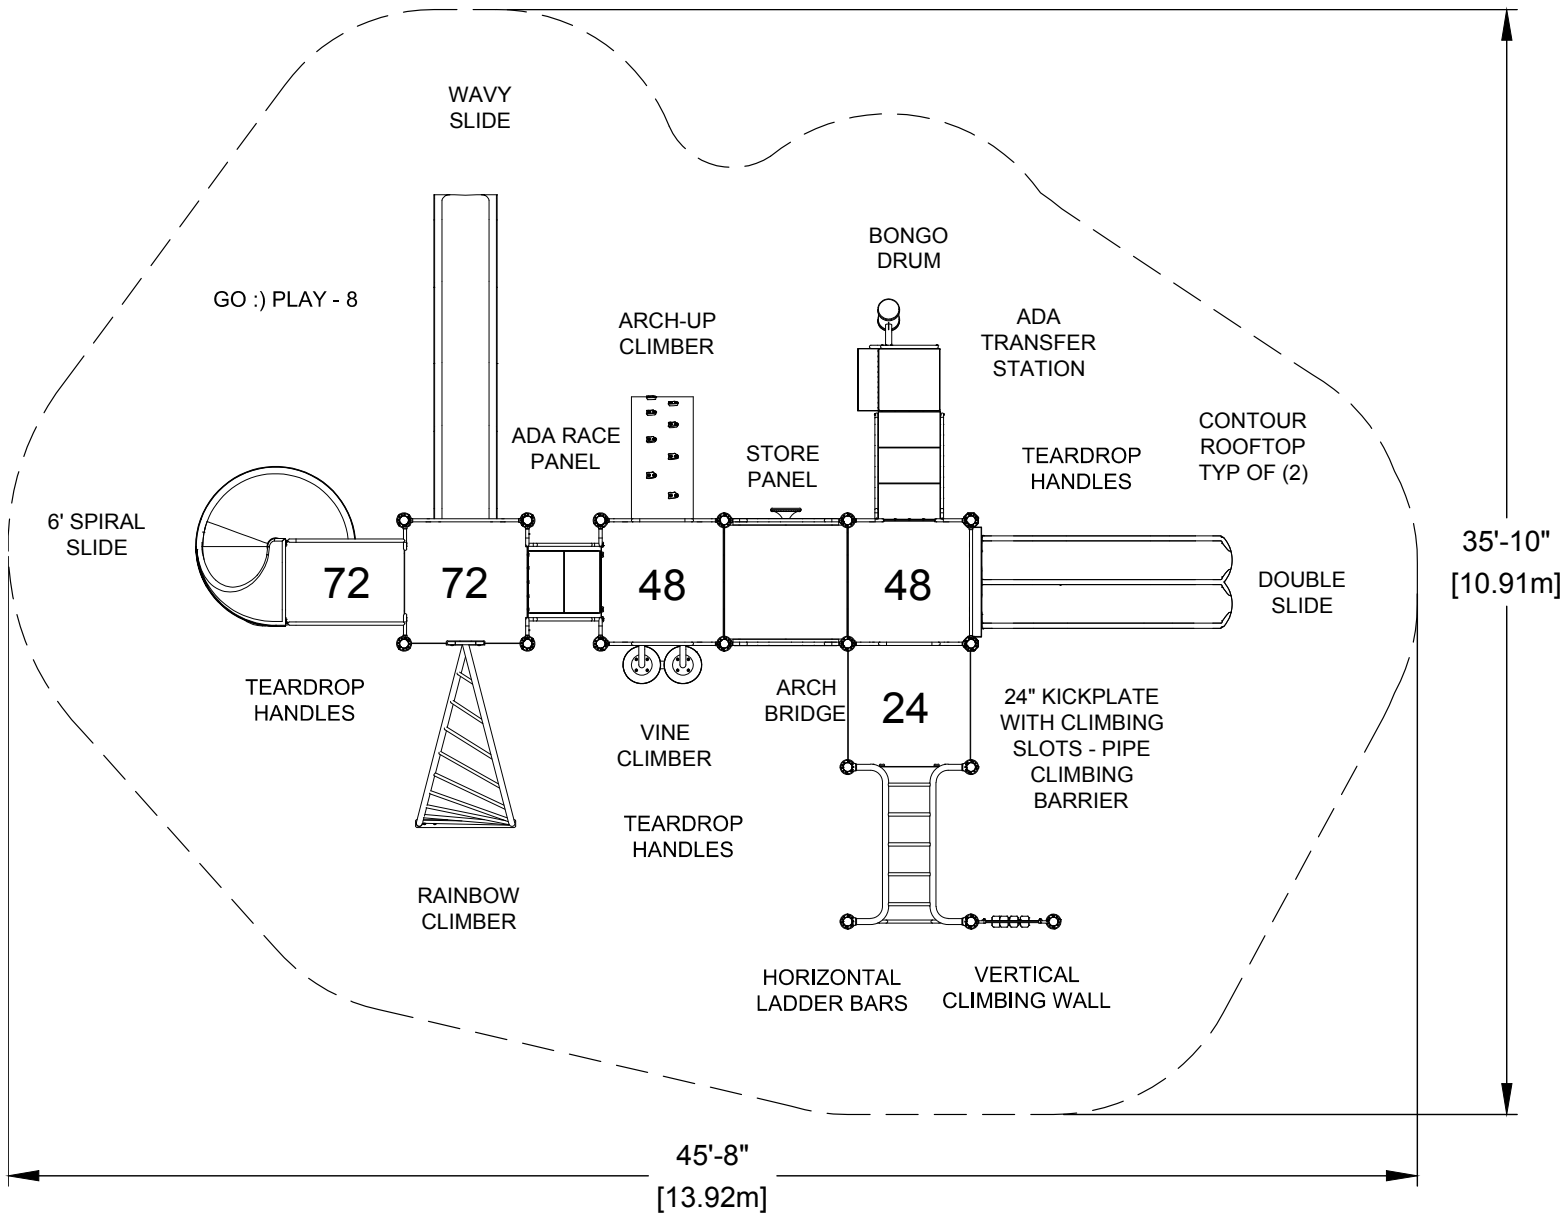

GO PLAY :) SYSTEM 8 – MARINA

PROJECT GP 8

GO PLAY :) SYSTEM 8 – SIENNA

PROJECT GP 8

GO PLAY :) SYSTEM 8 – SIENNA

GO PLAY :) SYSTEM 8

DATE 06/02/2015
PROJECT GP 8
REVISION -
DESIGNER Xccent

MIN. "FALL ZONE"
 45'-8" x 35'-10"
MAX. FALL HEIGHT
 72"
AGES 5-12

	total	req'd
ELEVATED COMPONENTS	7	-
ACCESSIBLE ELEVATED COMPONENTS	6	4
GROUND LEVEL EVENTS	7	2
DIFFERENT TYPES of GROUND EVENTS	5	2
APPROX. SQ FT	N/A	APPROX. PERIM
		N/A