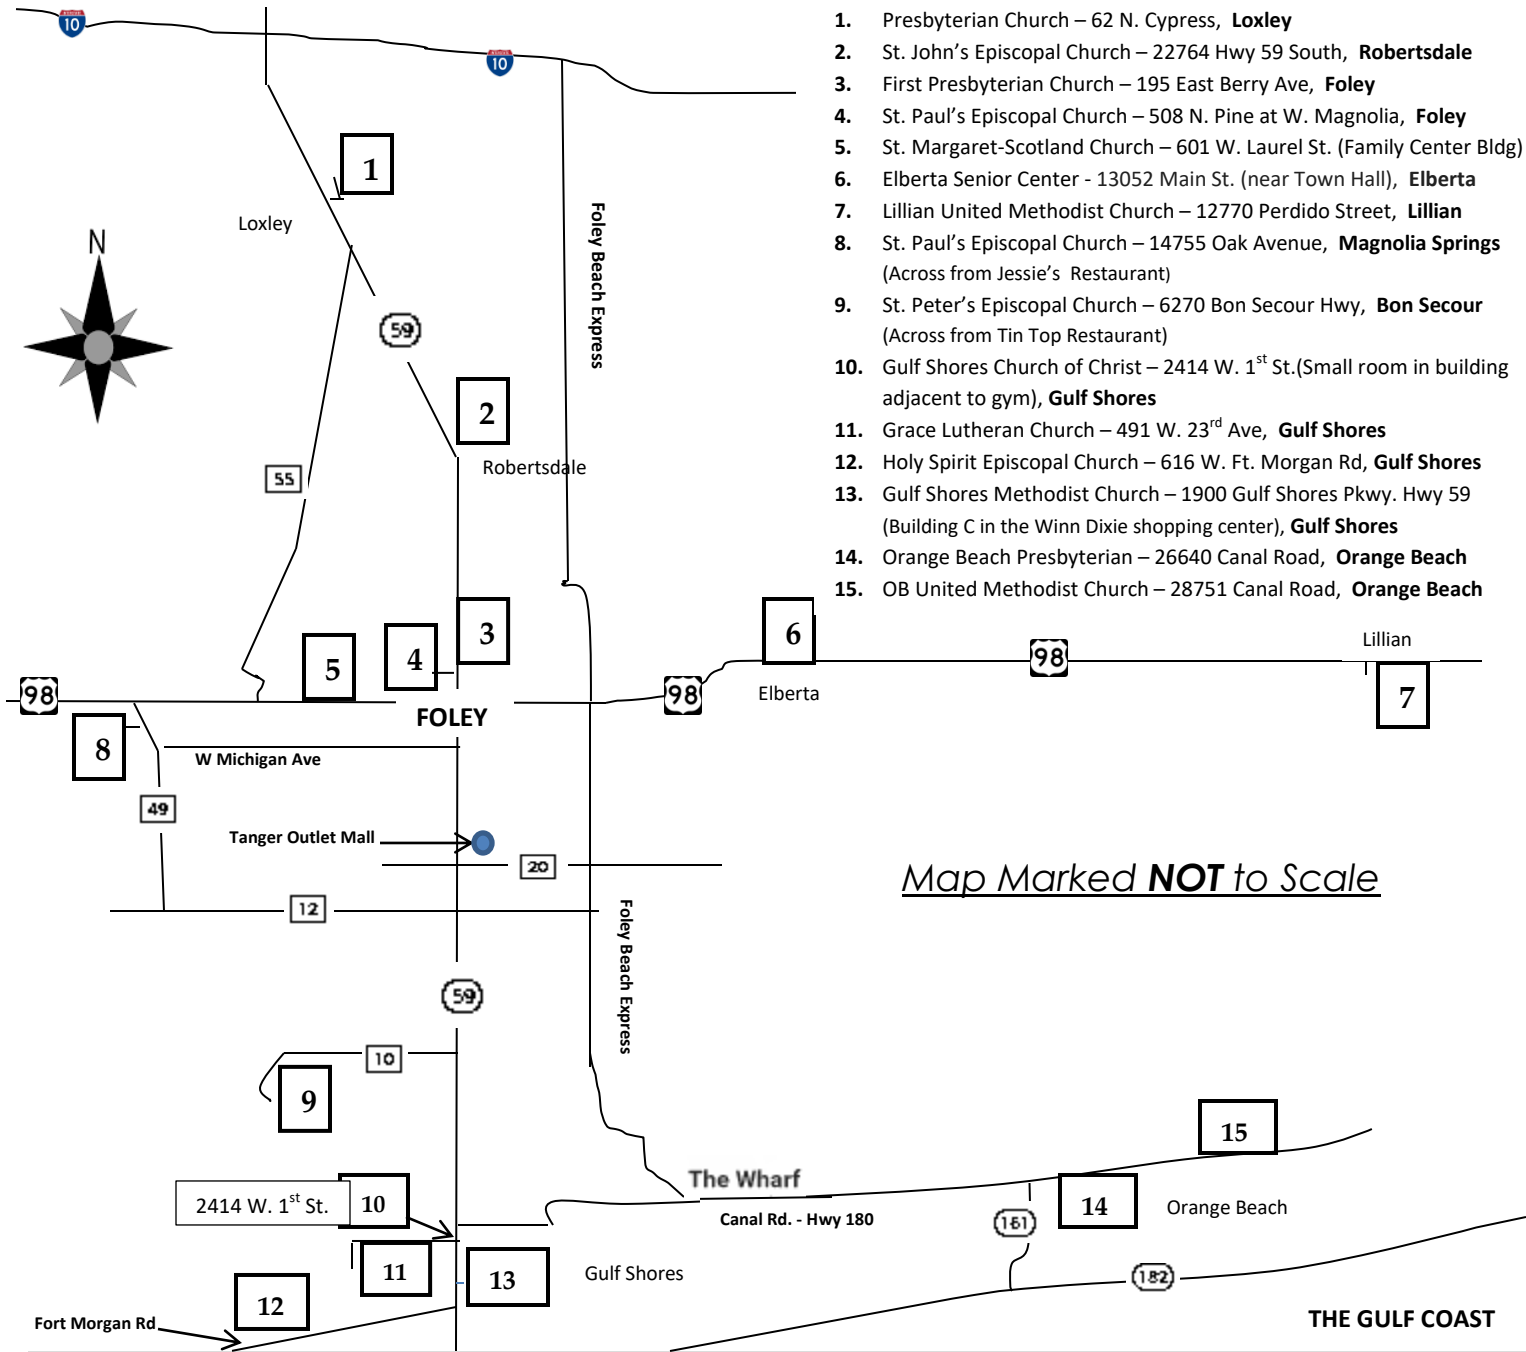

1. Presbyterian Church – 62 N. Cypress, **Loxley**
2. St. John’s Episcopal Church – 22764 Hwy 59 South, **Robertsdale**
3. First Presbyterian Church – 195 East Berry Ave, **Foley**
4. St. Paul’s Episcopal Church – 508 N. Pine at W. Magnolia, **Foley**
5. St. Margaret-Scotland Church – 601 W. Laurel St. (Family Center Bldg) **Foley**
6. Elberta Senior Center - 13052 Main St. (near Town Hall), **Elberta**
7. Lillian United Methodist Church – 12770 Perdido Street, **Lillian**
8. St. Paul’s Episcopal Church – 14755 Oak Avenue, **Magnolia Springs**
  (Across from Jessie’s Restaurant)
9. St. Peter’s Episcopal Church – 6270 Bon Secour Hwy, **Bon Secour**
  (Across from Tin Top Restaurant)
10. Gulf Shores Church of Christ – 2414 W. 1st St.(Small room in building adjacent to gym), **Gulf Shores**
11. Grace Lutheran Church – 491 W. 23rd Ave, **Gulf Shores**
12. Holy Spirit Episcopal Church – 616 W. Ft. Morgan Rd, **Gulf Shores**
13. Gulf Shores Methodist Church – 1900 Gulf Shores Pkwy. Hwy 59 (Building C in the Winn Dixie shopping center), **Gulf Shores**
14. Orange Beach Presbyterian – 26640 Canal Road, **Orange Beach**
15. OB United Methodist Church – 28751 Canal Road, **Orange Beach**