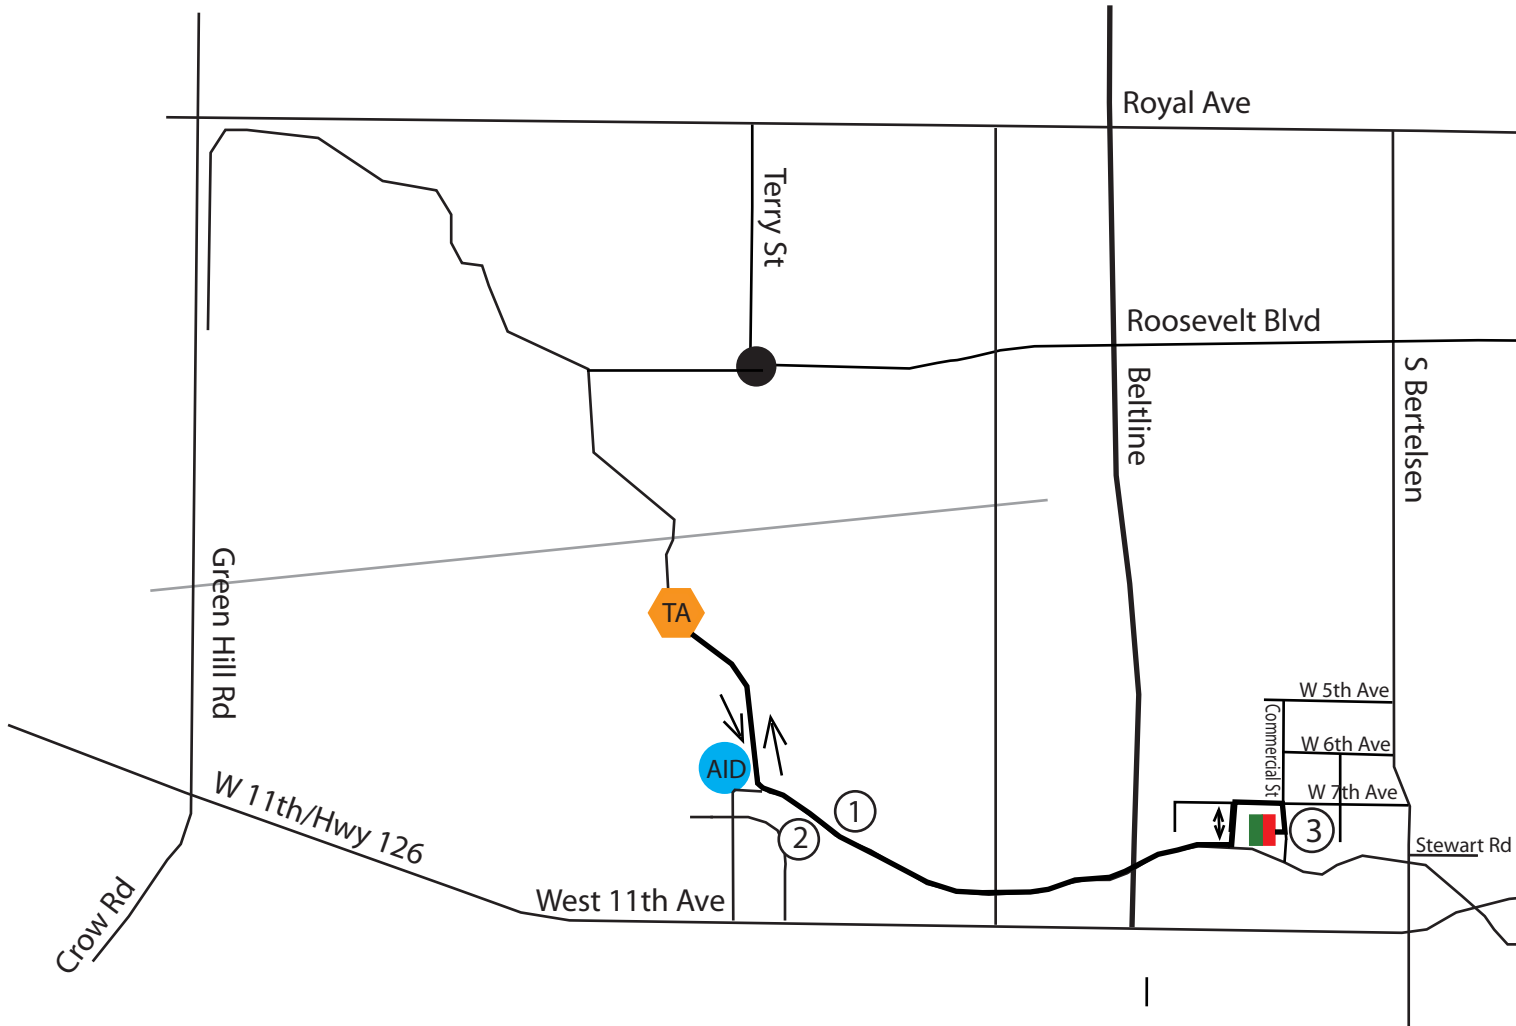

# 5K COURSE MAP

Eugene, Oregon

 Start & Finish

 Aid Station

 Turn Around

 Mile Marker

APPROX AID STATION  
LOCATIONS AT MILES:  
1.15, 1.9