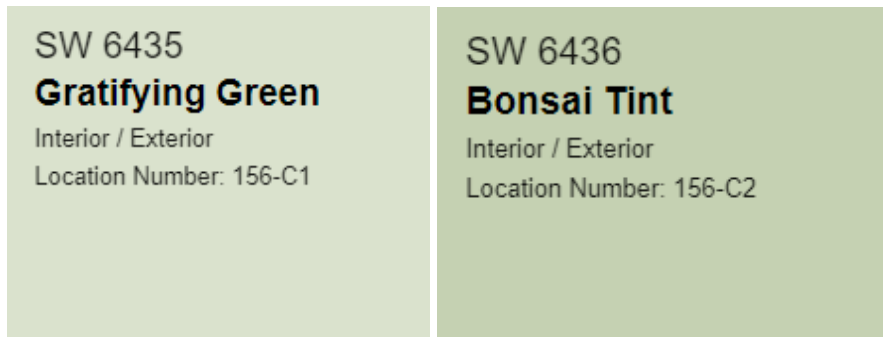

NORMANDY VILLAGE EXTERIOR PAINT SCHEMES

PINK TONES:

SW 6309
Charming Pink
Interior / Exterior
Location Number: 112-C1

PEACH TONES:

SW 6336
Nearly Peach
Interior / Exterior
Location Number: 268-C4

SW 6344
Peach Fuzz
Interior / Exterior
Location Number: 125-C1

YELLOW TONES:

SW 1668
Pineapple Cream
Interior
Location Number: 138-C1

SW 6679
Full Moon
Interior
Location Number: 295-C2

GREEN TONES:

BLUE TONES:

TAUPE OPTION:

TRIM COLOR: