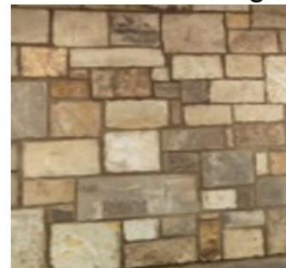

## Natural Thin Stone Veneer Products

Natural Thin Stone Veneer Provides You With Authentic Natural Stone Without The Weight

Chestnut Hill Dimensional

Mosaic

Natural Ledge

Chop Stack

Ashlar

Medium Stack

Quarry Brown

Autumn Buff

Gray Strip Rubble

Gray Strip Rubble

Tennessee Limestone

Also Available  
 Brown Strip Rubble  
 Arctic Limestone  
 Quarry Dimensional  
 Quarry Mosaic  
 Tumbled Rubble  
 Custom Styles

Medium Stack/Ashlar

Medium Stack /Random

River Rock

**Corners**

High Quality Natural Thin Stone Veneer