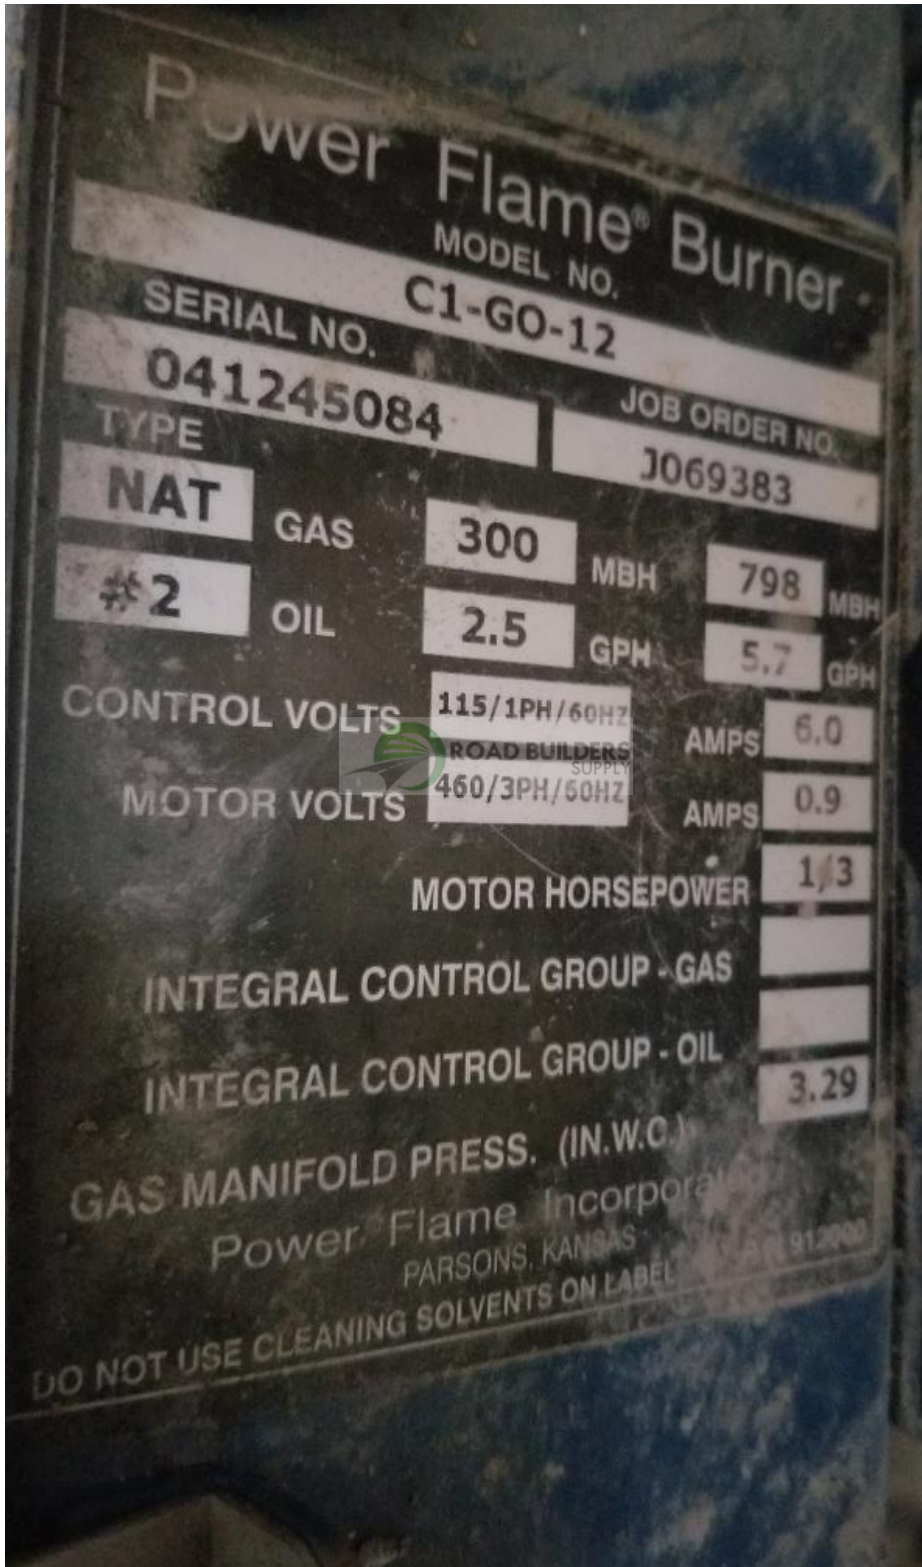

Used Equipment: PowerFlame Burner

- Power-Flame Burner
- Model #C1-GO-12
- Serial # 041245084
- Dual Fuel Capable

- All equipment subject to prior sale.
- RSB strives to ensure the accuracy of all listings, but all listings are "as-is, where-is," with no implied warranty.
- All buyers are encouraged to inspect equipment personally to verify accuracy.
- All information contained in this listing sheet is confidential. It is the property of RBS and is not to be shared.
- Road Builders Supply, LLC accepts no liability for the accuracy of the above listing.