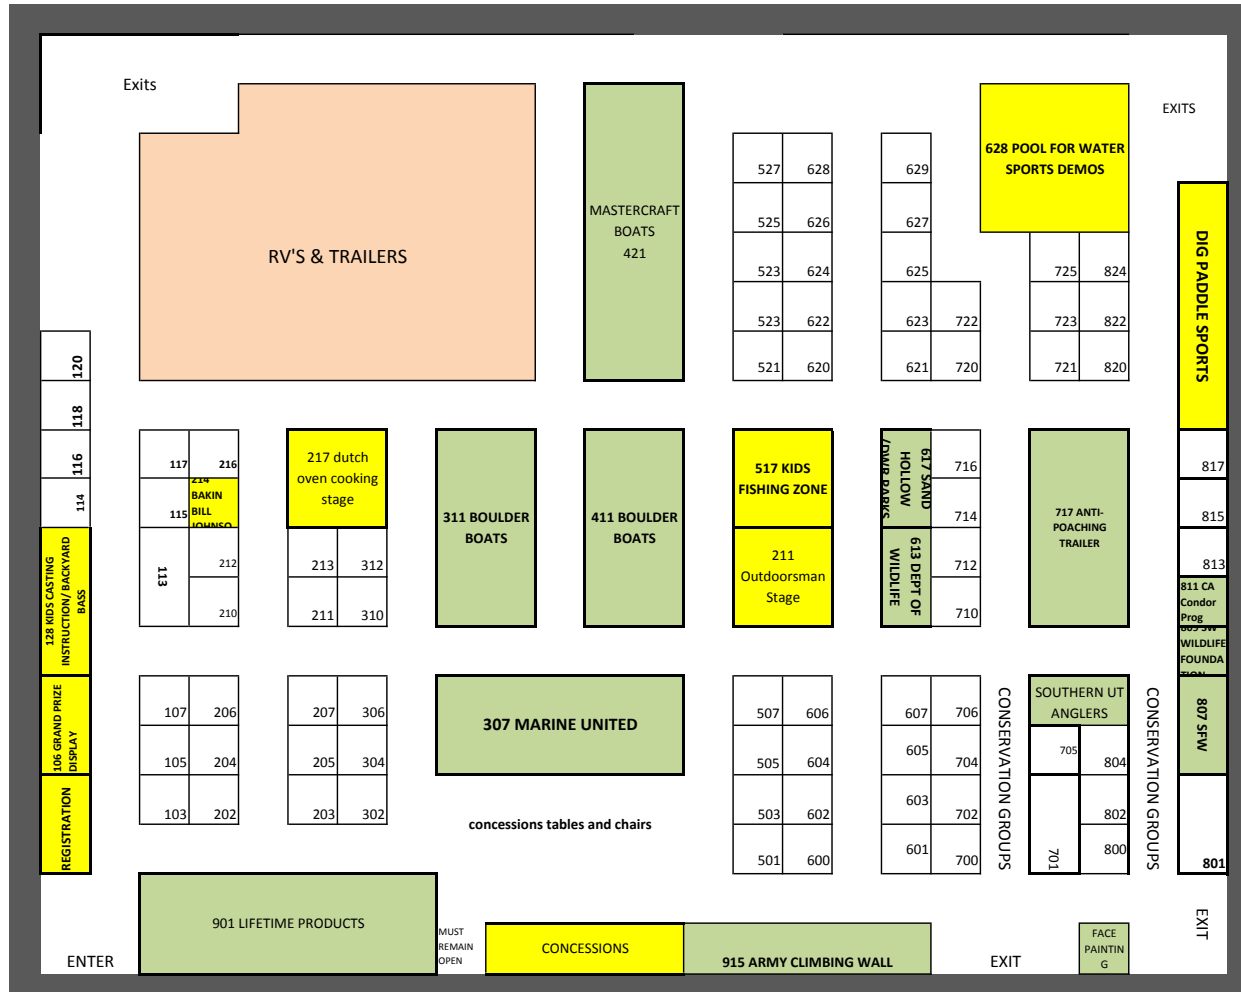

The Ultimate Outdoor Recreation Expo JAN 4-5, 2019  
 DIXIE CONVENTION CENTER, ST. GEORGE UTAH

**Booth Fees:**

10X10 Inline	\$795
10x10 Corner	\$895
Table Top	\$500
Add on Booth	\$500
Add on Corner	\$600
OutdoorBulk	\$1 sq.ft. (minimum 1000 sq.ft.)

**Show Hours:**

Friday	12pm-8pm
Saturday	10am-6pm

**Move-in Times:**

Thursday	8am-9pm
----------	---------

**Move-out Times:**

Saturday	7pm-10pm
----------	----------

**Special Requests:**

Contact Office-  
 Ph-801.571.9012  
 Cell-801.599.6664