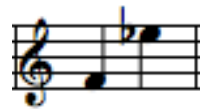

TENOR SAX

F HORN 3

BARI SAX

F HORN 4

CORNET 1

TROMBONE 1

CORNET 2

TROMBONE 2

CORNET 3

TROMBONE 3

TRUMPET 1

BARITONE

TRUMPET 2

TUBA

F HORN 1

STRING BASS

F HORN 2

TIMPANI