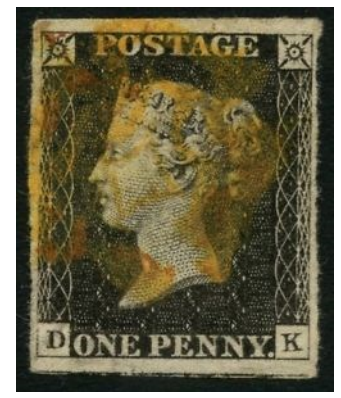

# PENNY BLACK—OFF COVER CAT £ MALTESE CROSS COLORS

RED £375

BLACK £350

BLUE £11,000

MAGENTA £3000

RUBY £1200

VIOLET £12,000

ORANGE £2600

VERMILION £3000

SCARLET VERMILION

BROWN £3000

YELLOW