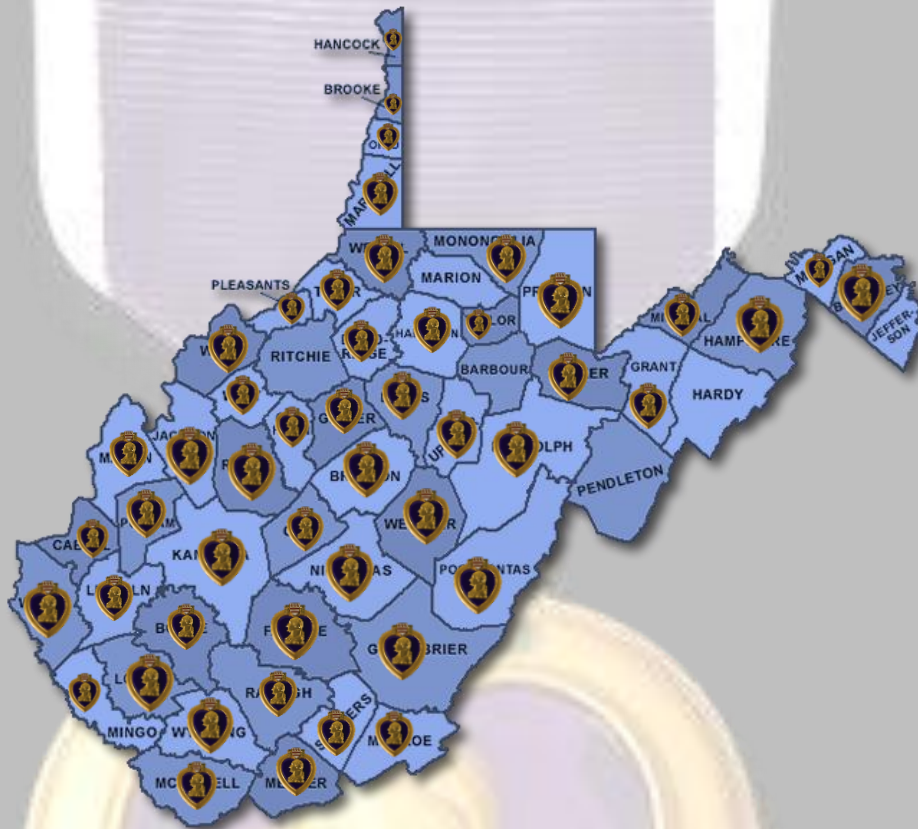

# WEST VIRGINIA PURPLE HEART ENTITIES

## STATE

• West Virginia, USA

- 
- The logo for the Purple Heart Trail is a large, light purple shield with a gold border. Inside the shield, there is a smaller shield with a red top section containing three gold stars and a gold bottom section. The text of the list is overlaid on the shield.
- Summers County, WV 25951
  - Taylor County, WV, 26354
  - Tucker County, WV 26287
  - Tyler County, WV 26149
  - Upshur County, WV 26201
  - Wayne County, WV 25570
  - Webster County, WV 26288
  - Wetzel County, WV 26155
  - Wirt County, WV 26143
  - Wood County, WV 26101
  - Wyoming County, WV 24874

## PURPLE HEART TRAIL ROUTES

- I-64
- Route 2