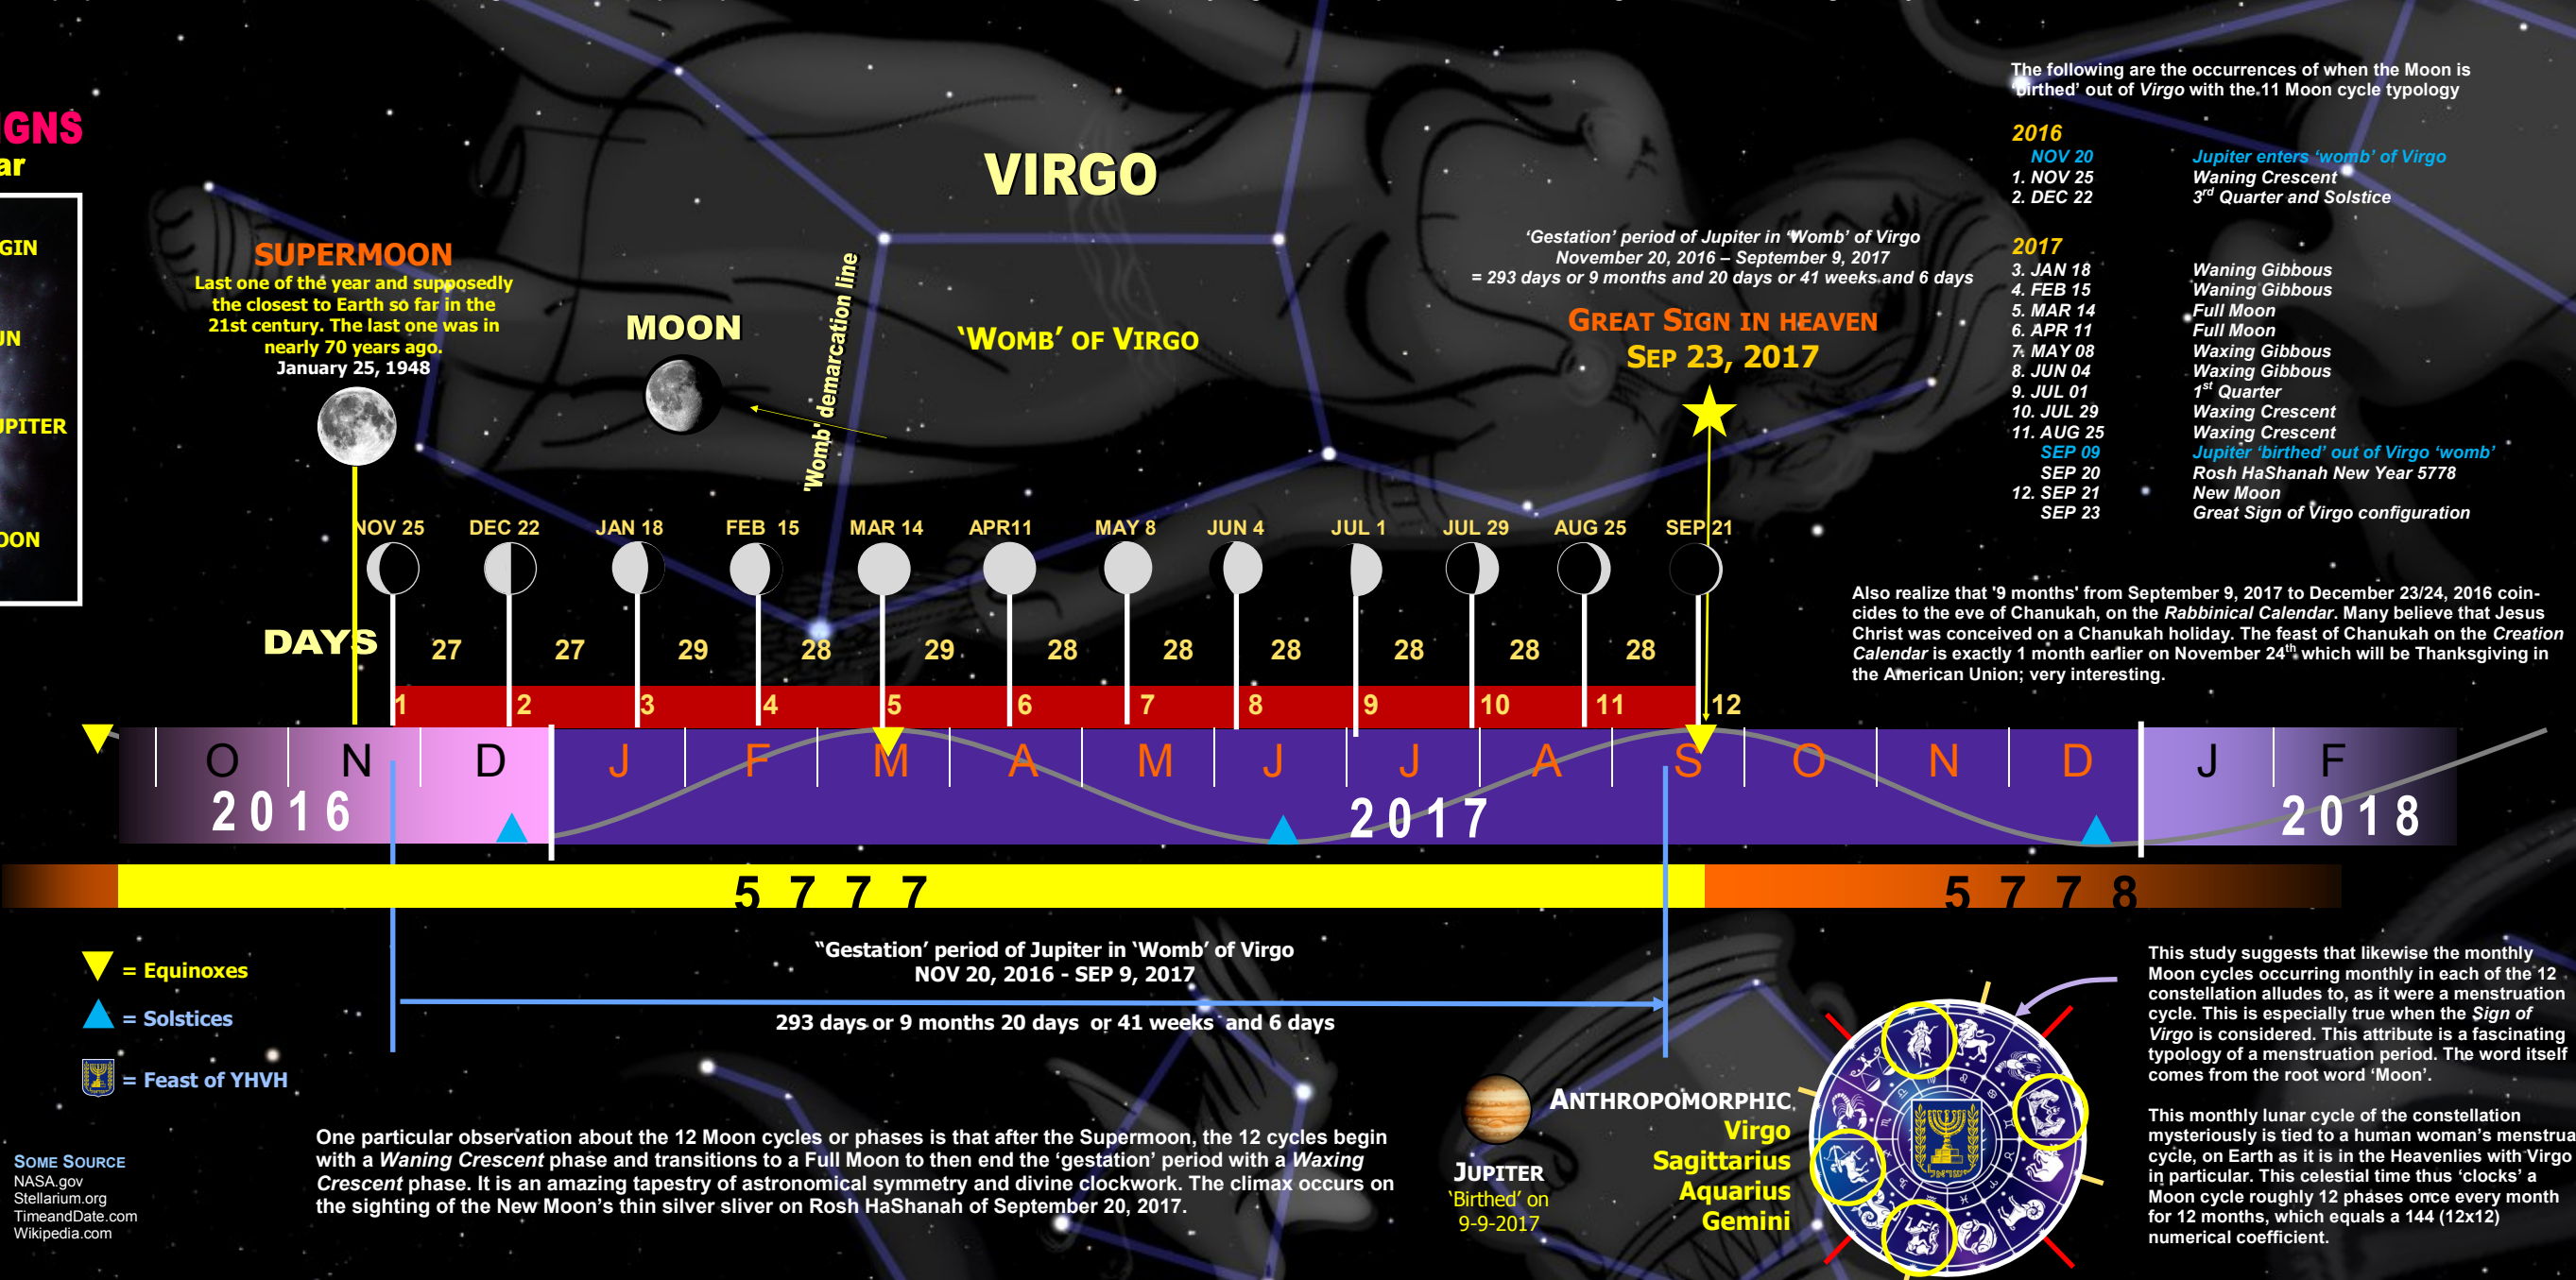

# REVELATION 12 SIGN - MOON CYCLES

The purpose of this study is to investigate how many times the Moon passes through the constellations, specifically *Virgo*. Precisely how many Moon phases will occur during the astronomical 'gestation' period wherein Jupiter, the *Planet of the Messiah* is within the 'womb' of *Virgo* during the Great Sign of *Virgo* as depicted in the book of Revelation 12. It appears that astronomically the Moon passes through *Virgo's* 'womb' as if to be 'birthed' 12 times or roughly once every month from the time Jupiter enters the 'womb' to when it is 'birthed' as the *Manchild*. As the Sun revolves around the 'houses' or station of the *Mazzaroth* of Zodiac, generally speaking it stays in 1 sign for approximately 30 degrees of arch or  $30 \times 12 = 360$  degrees, etc. The 12 constellations can also be configured in a 'clock' depiction that equals 12 months or a 1 year revolution. Each *Sign* is thus correlating to an 'hour' of cosmic time, prophetic time even. Out of the 12 Celestial Sign, 4 have anthropomorphic attributes. Out of the 4 main Zodiac Signs, only *Virgo* has a unique characteristic of being female but also a *Virgin* that yet 'births' the various celestial bodies such as the Sun and

## REVELATION 12 SIGNS A Rapture then War

### MAJOR FEASTS OF YHVH Rabbinical Calendar

<i>Purim</i>	Mar 11, 2017
1 <i>Passover</i>	Apr 10, 2017
2 <i>Unleavened Bread</i>	Apr 11, 2017
3 <i>First Fruits</i>	Apr 12, 2017
4 <i>Shavuot</i>	May 30, 2017
5 <i>Rosh Hashanah</i>	Sep 20, 2017
6 <i>Yom Kippur</i>	Sep 29, 2017
7 <i>Sukkot</i>	Oct 04, 2017
<i>Shemini Atzeret</i>	Oct 11, 2017
<i>Chanukah</i>	Dec 12, 2017

© Composition & Some Graphics by  
**LUIS B. VEGA**  
vegapost@hotmail.com  
www.PostScripts.org

SOME SOURCE  
NASA.gov  
Stellarium.org  
TimeandDate.com  
Wikipedia.com

FOR ILLUSTRATION PURPOSES

The following are the occurrences of when the Moon is 'birthed' out of *Virgo* with the 11 Moon cycle typology