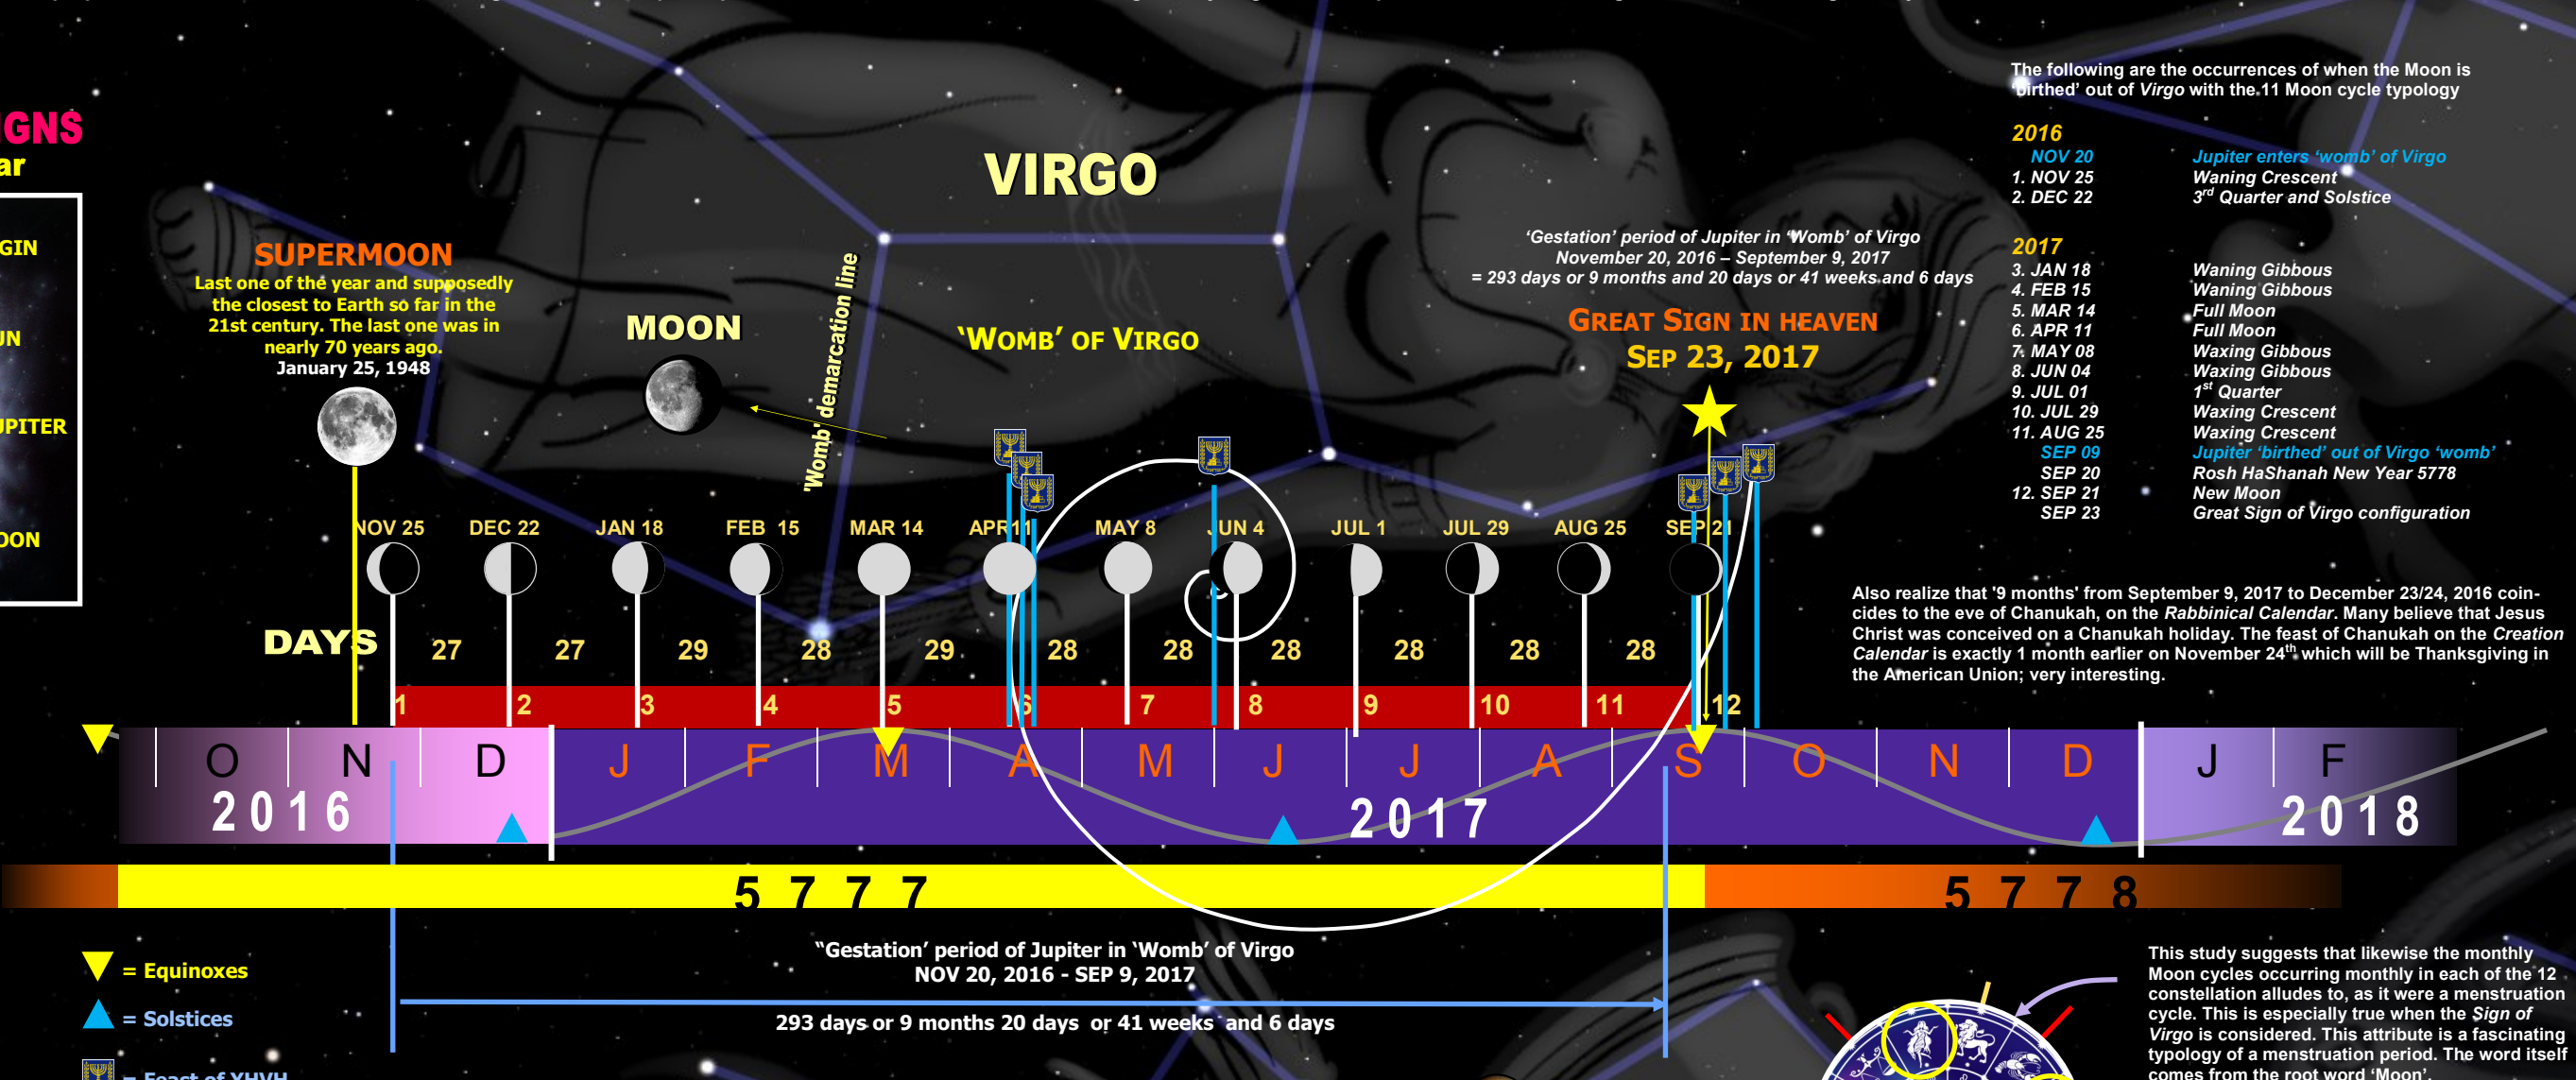

The following are the occurrences of when the Moon is 'birthed' out of *Virgo* with the 11 Moon cycle typology

1. **2016**
   NOV 20
   1. NOV 25
   2. DEC 22
2. **2017**
   3. JAN 18
   4. FEB 15
   5. MAR 14
   6. APR 11
   7. MAY 08
   8. JUN 04
   9. JUL 01
   10. JUL 29
   11. AUG 25
   SEP 09
   SEP 20
   12. SEP 21
   SEP 23
3. **Jupiter enters 'womb' of Virgo**
   Waning Crescent
   3rd Quarter and Solstice
4. Waning Gibbous
   Waning Gibbous
   Full Moon
   Full Moon
   Waxing Gibbous
   Waxing Gibbous
   1st Quarter
   Waxing Crescent
   Waxing Crescent
   Jupiter 'birthed' out of *Virgo* 'womb'
   Rosh HaShanah New Year 5778
   New Moon
   Great Sign of *Virgo* configuration

Also realize that '9 months' from September 9, 2017 to December 23/24, 2016 coincides to the eve of Chanukah, on the *Rabbinical Calendar*. Many believe that Jesus Christ was conceived on a Chanukah holiday. The feast of Chanukah on the *Creation Calendar* is exactly 1 month earlier on November 24th which will be Thanksgiving in the American Union; very interesting.

One particular observation about the 12 Moon cycles or phases is that after the Supermoon, the 12 cycles begin with a *Waning Crescent* phase and transitions to a *Full Moon* to then end the 'gestation' period with a *Waxing Crescent* phase. It is an amazing tapestry of astronomical symmetry and divine clockwork. The climax occurs on the sighting of the *New Moon's* thin silver sliver on *Rosh HaShanah* of September 20, 2017.

JUPITER
'Birthed' on
9-9-2017

ANTHROPOMORPHIC
Virgo
Sagittarius
Aquarius
Gemini