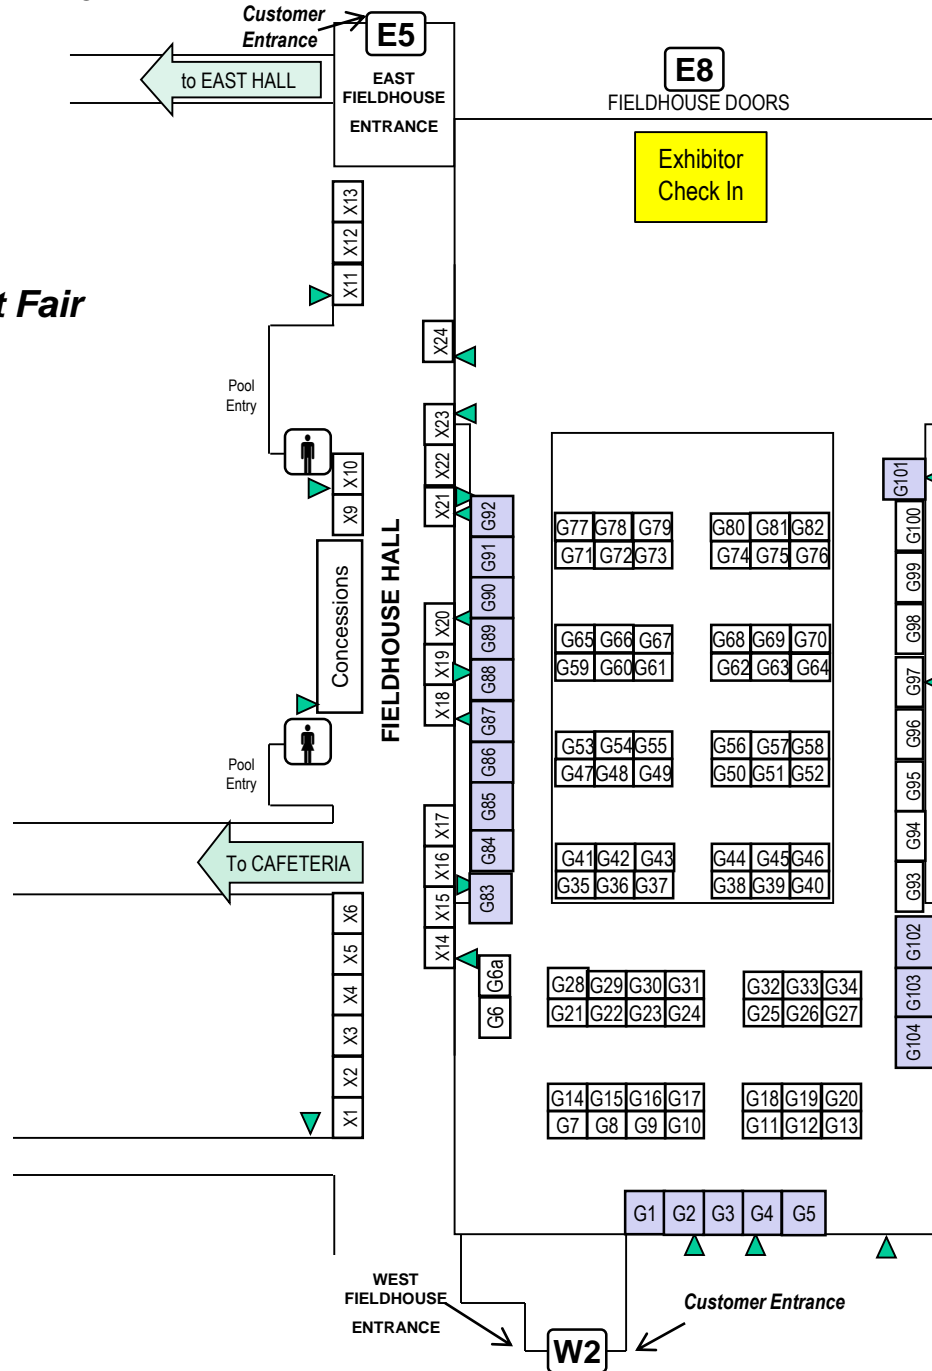

# Brookfield East Fine Arts Craft Fair Booth Floor Plan

Note: Drawing NOT to Scale.

Back of School (West)

Customer Entrance

# Brookfield East Fine Arts Craft Fair Booth Floor Plan

The booth layout map is two pages only for ease in printing. All booths are located on the main floor and the Fieldhouse connects to the rest of the school into either the East Hall or the South Hall.

Note: Drawing NOT to Scale.