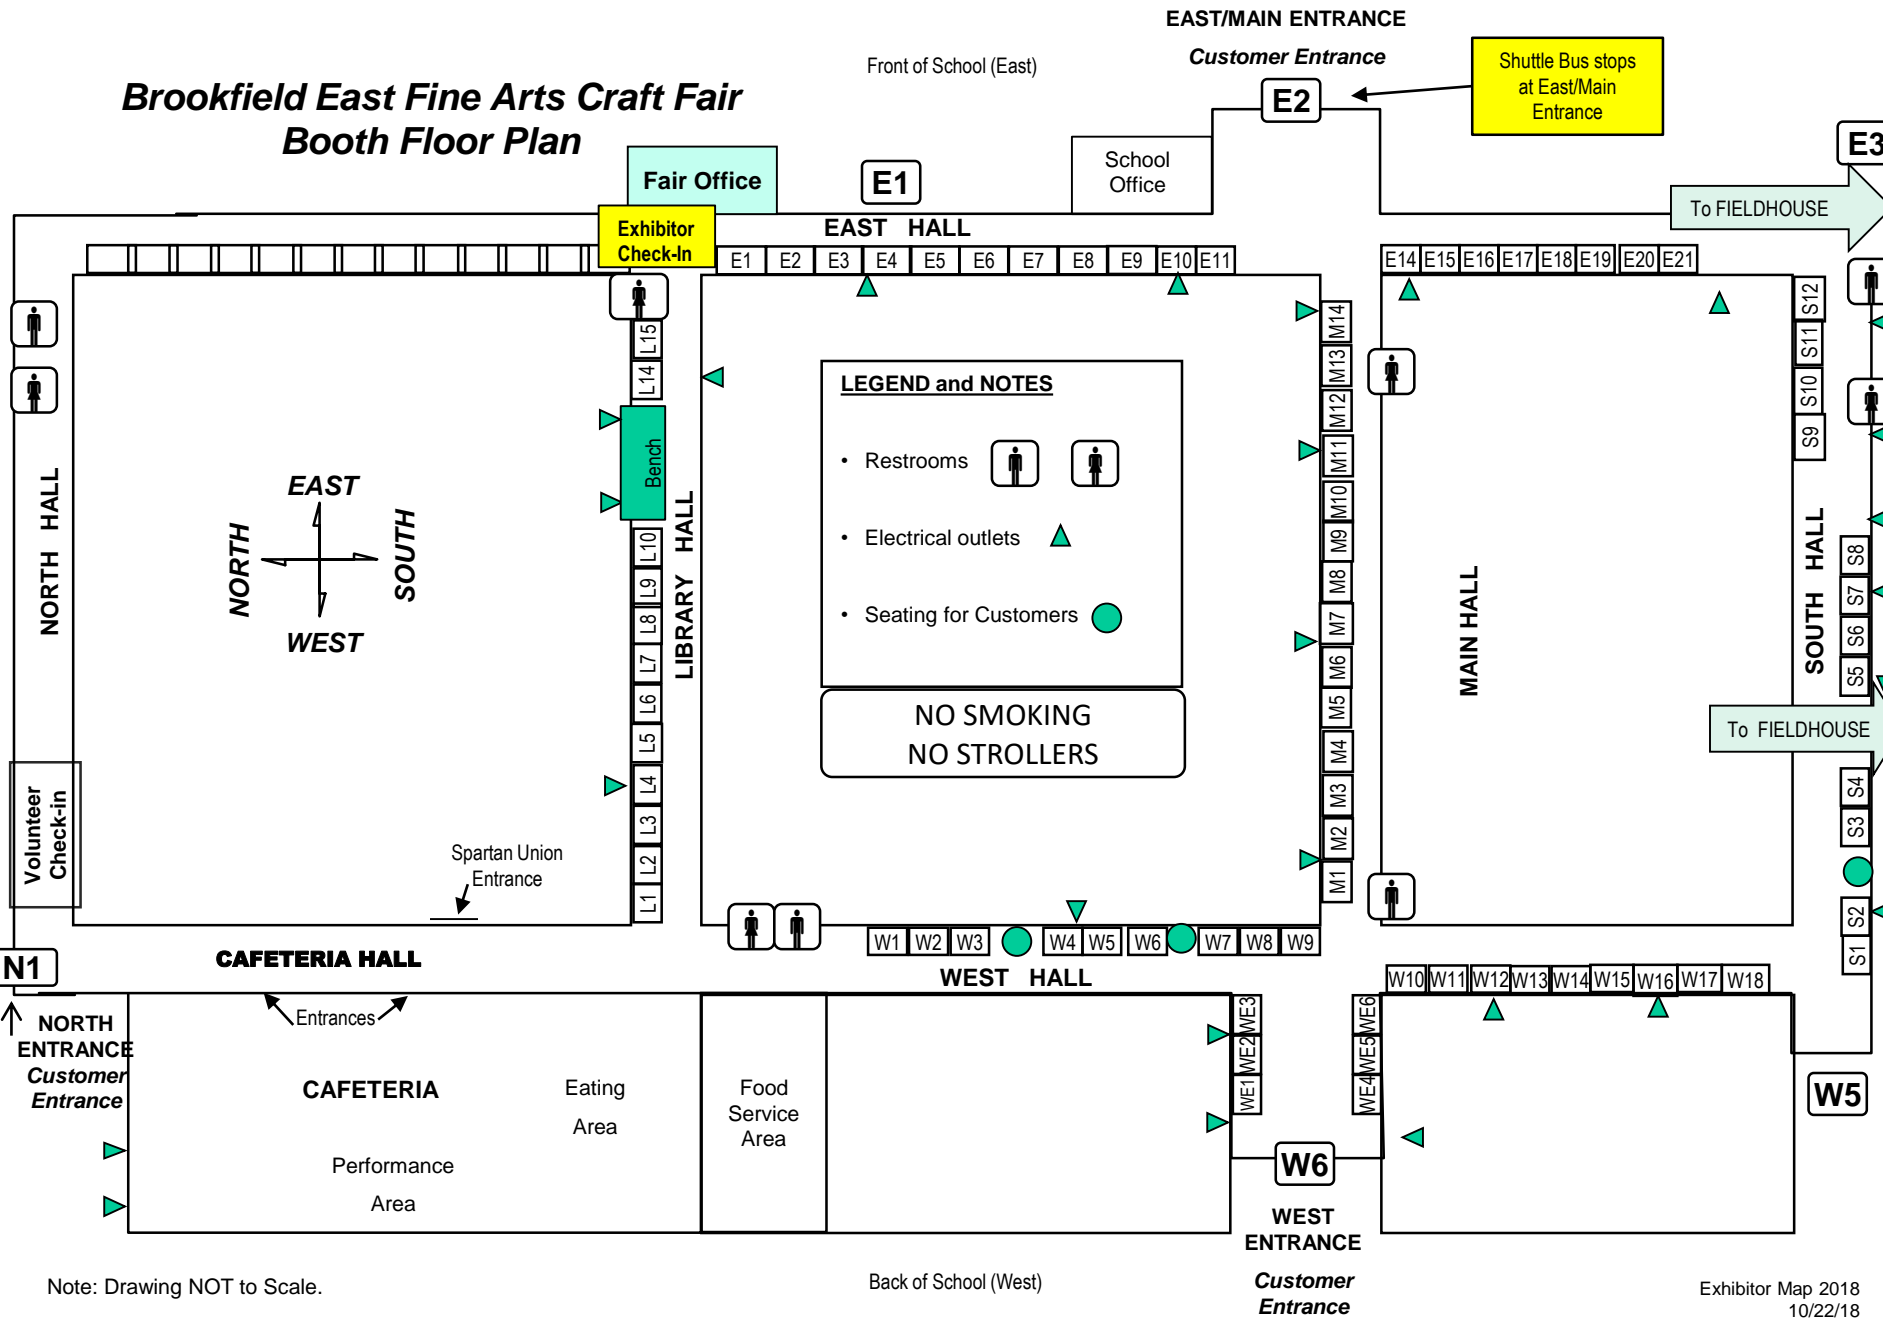

# Brookfield East Fine Arts Craft Fair Booth Floor Plan

Note: Drawing NOT to Scale.

Back of School (West)

Customer Entrance

# Brookfield East Fine Arts Craft Fair Booth Floor Plan

The booth layout map is two pages only for ease in printing. All booths are located on the main floor and the Fieldhouse connects to the rest of the school into either the East Hall or the South Hall.

Note: Drawing NOT to Scale.