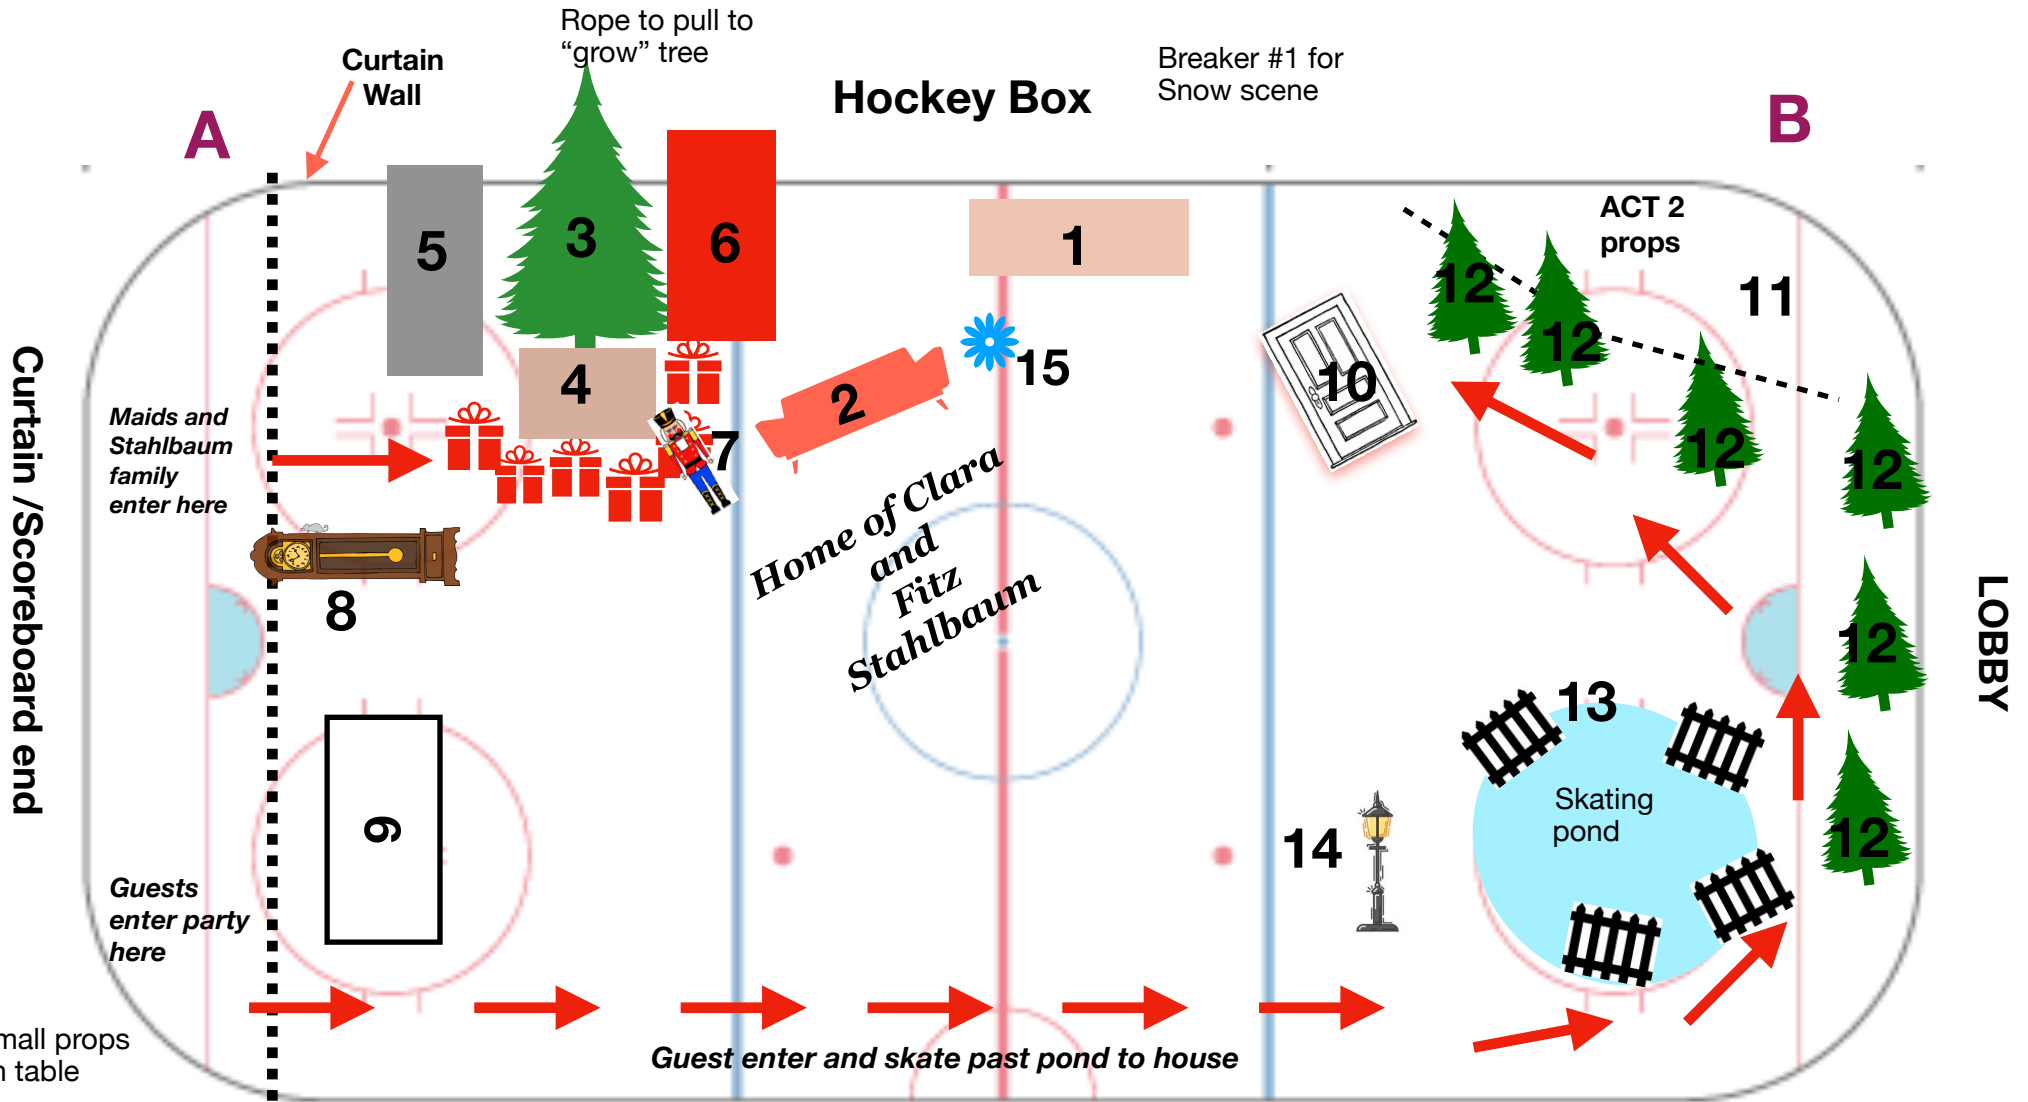

Act 1 Props set up

- 1. Fireplace-A
- 2. Sofa-A
- 3. Tree-A
- 4. Toys-C
- 5. Silver Box-A
- 6. Red Box-A

- 7. Nutcracker in box-C
- 8- Clock-A
- 9. Table with decorations-C (flowers, goblets/Tray)

- 10. Door with wreath-B
- 11. Hanging canvas panels (2)-B
- 12. Artificial Trees-B

- 13. Black fences-B
- 14. Lamp post-C
- 15. Basket for Flowers-C

Mice cheese prop storage/ Tub for props. Lamp post storage during show

- Curtain
- connected to stairs leading to ice entry
-
-

C=Club