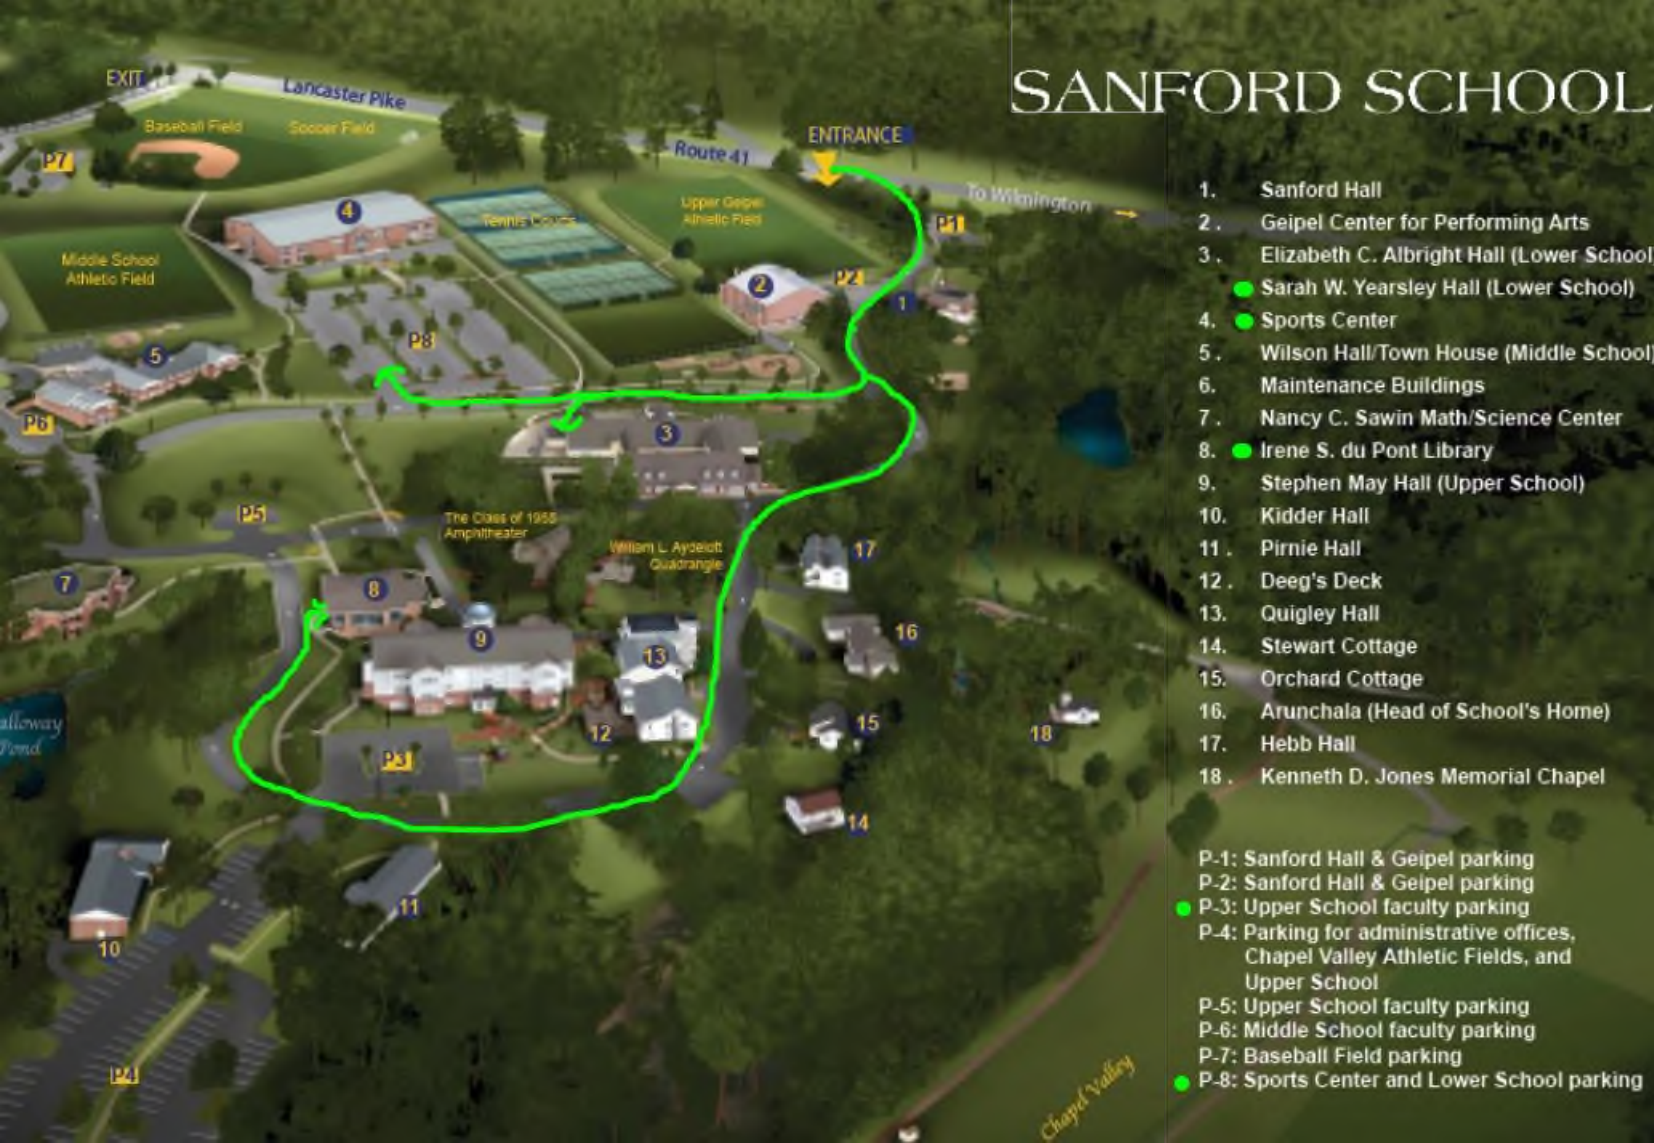

# SANFORD SCHOOL

1. Sanford Hall
2. Geipel Center for Performing Arts
3. Elizabeth C. Albright Hall (Lower School)
- Sarah W. Yearsley Hall (Lower School)
4. ● Sports Center
5. Wilson Hall/Town House (Middle School)
6. Maintenance Buildings
7. Nancy C. Sawin Math/Science Center
8. ● Irene S. du Pont Library
9. Stephen May Hall (Upper School)
10. Kidder Hall
11. Pirnie Hall
12. Deeg's Deck
13. Quigley Hall
14. Stewart Cottage
15. Orchard Cottage
16. Arunchala (Head of School's Home)
17. Hebb Hall
18. Kenneth D. Jones Memorial Chapel

- P-1: Sanford Hall & Geipel parking  
P-2: Sanford Hall & Geipel parking  
● P-3: Upper School faculty parking  
P-4: Parking for administrative offices, Chapel Valley Athletic Fields, and Upper School  
P-5: Upper School faculty parking  
P-6: Middle School faculty parking  
P-7: Baseball Field parking  
● P-8: Sports Center and Lower School parking