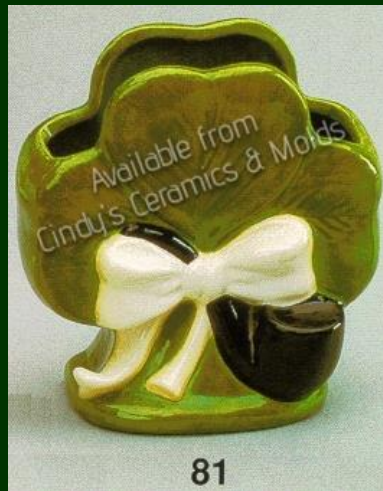

<p>C-290</p>	 <p>Available from Cindy's Ceramics & Molds C-290</p>	<p>9 Tall</p>	<p>22.50</p>
<p>D-1724</p>	 <p>Available from Cindy's Ceramics & Molds D-1724 "Pot O' Gold" Candy Dish 11 lbs 4 1/2" H \$20.00</p>	<p>4 1/2 Tall</p>	<p>8.00</p>
<p>E&TD-363</p>	 <p>Available From © Cindy's Ceramics & Molds</p>	<p>4 High x 7 Long</p>	<p>9.00</p>
<p>Bean Pot</p> <p>"Pot O' Gold" Candy Dish</p> <p>Shamrock Slipper</p>			

NM-1838

9 1/4 Tall
by 2 1/2
Wide

12.00

Stack of Lucky Clovers

RV-81

6 Tall

8.70

Shamrock Planter with Pipe

SK-469

3.00
each

10.00
set

Four Irish Ornaments: Leprechaun, Clover, Pipe, & Hat

<p>W-236</p>	 <p>Available from Cindy's Ceramics & Molds</p> <p>Shamrock Dish</p>	<p>6 ³/₄ by 6 ¹/₄</p>	<p>8.00</p>
<p>W-237</p>	 <p>Available from Cindy's Ceramics & Molds</p> <p>St. Patty's Day Hat</p>	<p>3 ³/₄ Diameter by 4 High</p>	<p>8.50</p>
<p>W-908</p>	 <p>Available from Cindy's Ceramics & Molds</p> <p>Eight St. Patty's Day Pins/ Magnets</p>	<p>1 ¹/₄ by 2 ¹/₂</p>	<p>4.00 set</p>