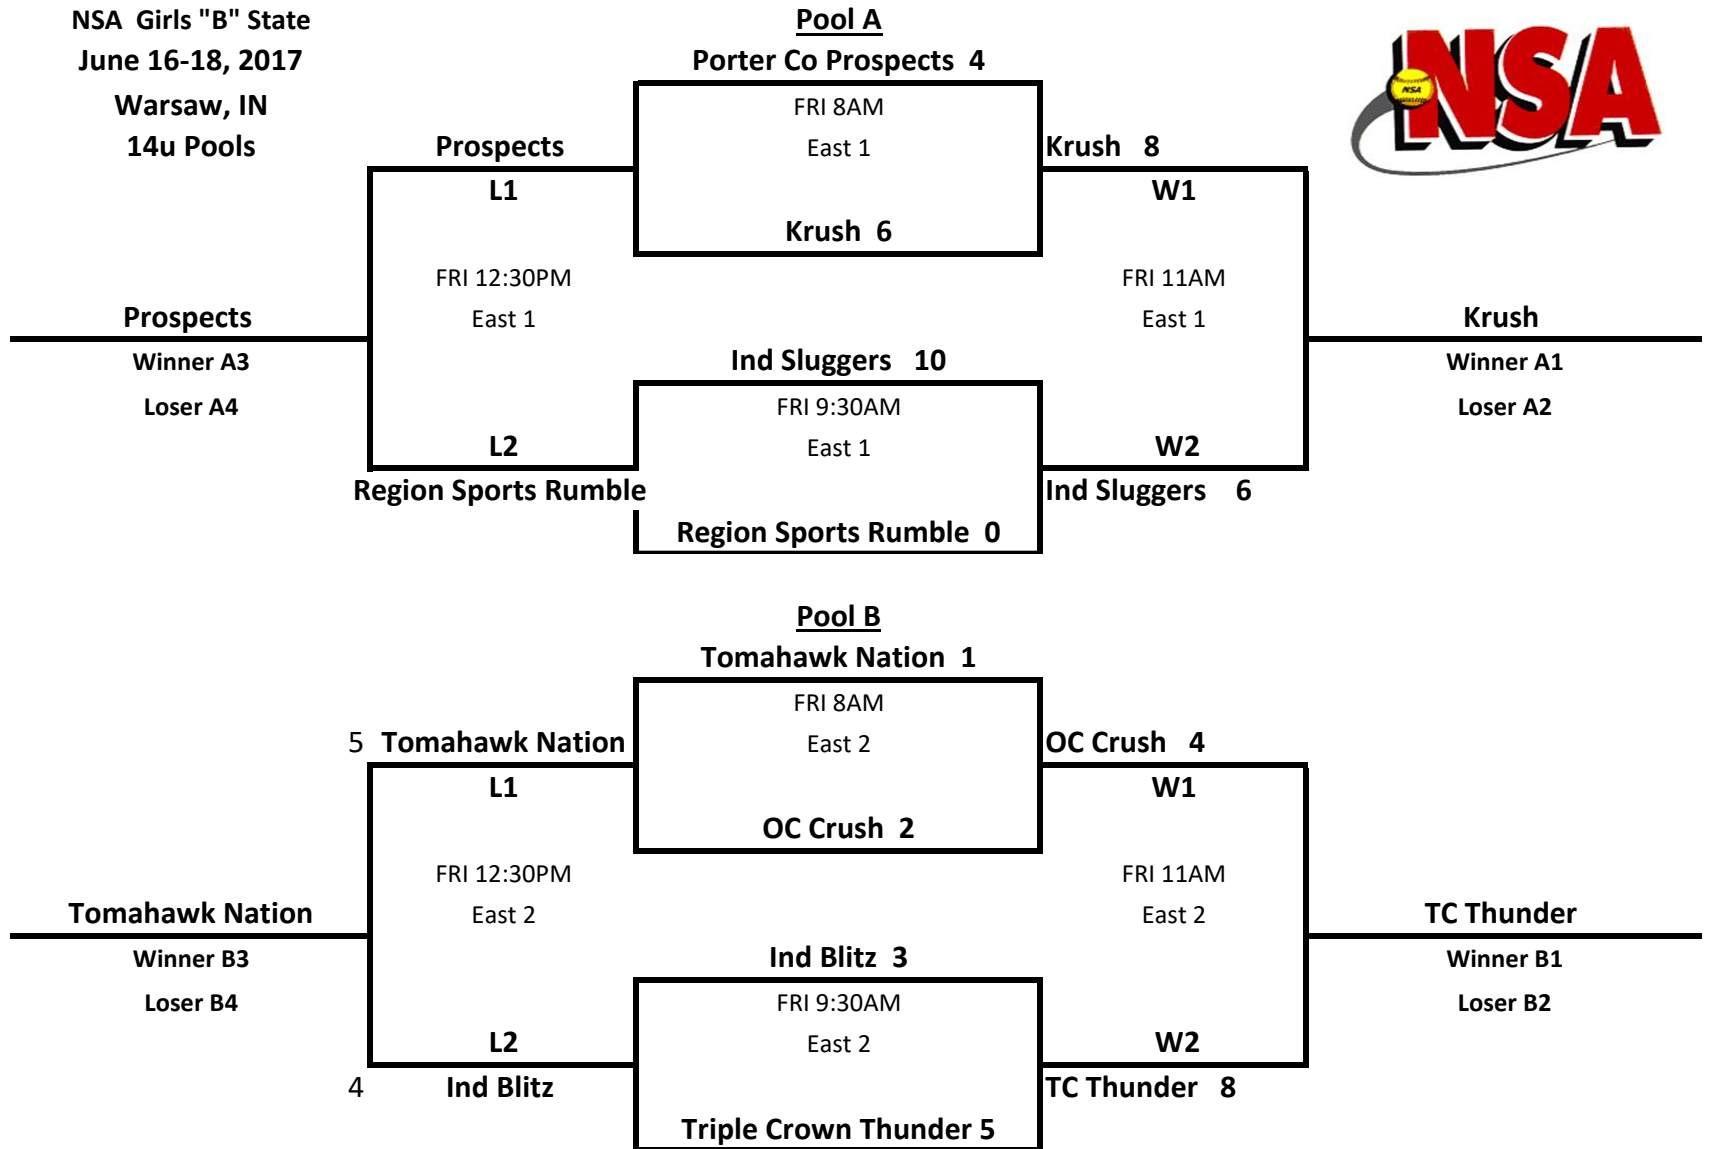

ALL POOL GAMES ARE 1HR/15MIN, COMPLETE INNING; GAMES MAY END IN A TIE
TEAMS ARE REQUIRED TO BE READY TO PLAY 15 MIN PRIOR TO START TIME

NSA Girls "B" State
June 16-18, 2017
Warsaw, IN
14u Pools