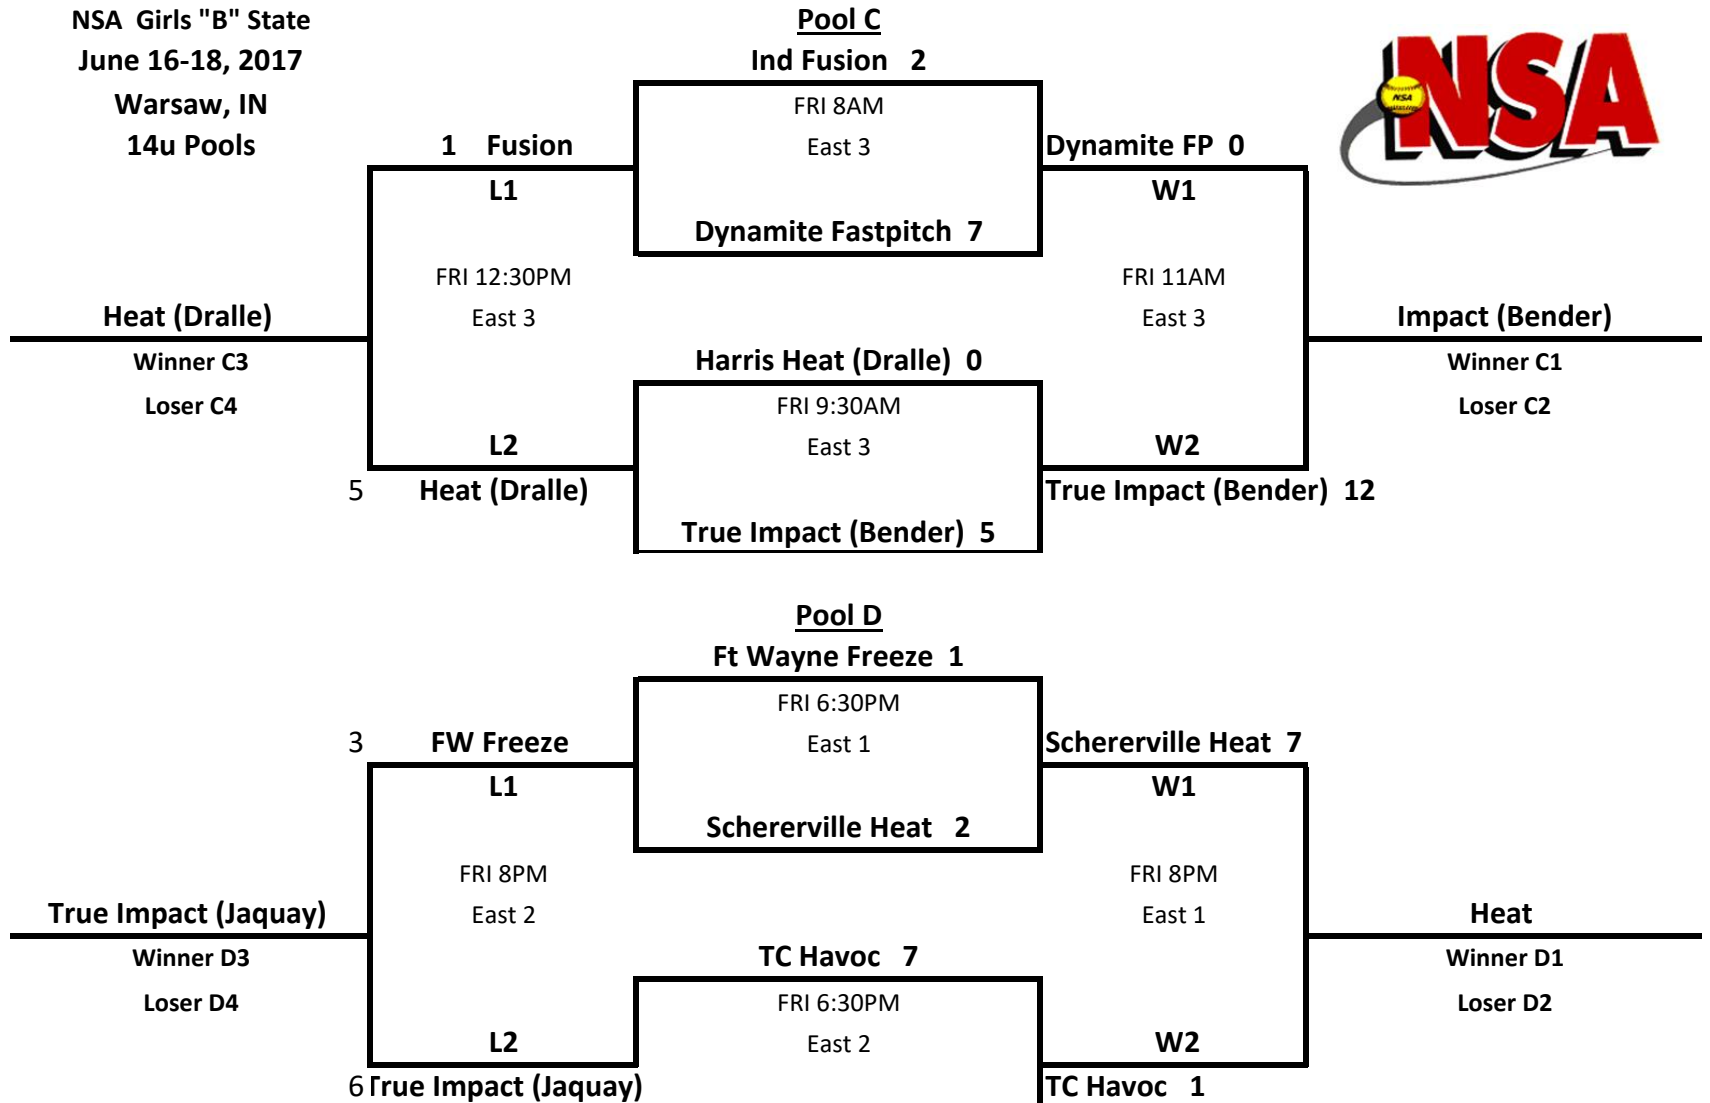

NSA Girls "B" State
June 26-18, 2017
Warsaw, IN
12u Pool

Pool D

D1) Ind Shock 05 Futures	FRI 8AM	Ind Shock 05 Futures vs. Region Sports Rumble (West 3) 6-2
D2) Region Sports Rumble	9:30AM	Ind Shock 05 Futures vs. BG Wolfpack (West 3) 6-4
D3) BG Wolfpack	11AM	Region Sports Rumble vs. BG Wolfpack (West 3) 3-2

Pool F

F1) Bulldogs 12U	FRI 2PM	Bulldogs 12U vs Ind Shockwaves (West 3) 2-0
F2) Ind Shockwaves	3:30PM	Bulldogs 12U vs Portage Tribe 05 (West 3) 2-1
F3) Portage Tribe 05	5PM	Ind Shockwaves vs Portage Tribe 05 (West 3) 6-4

ALL POOL GAMES ARE 1HR/15MIN, COMPLETE INNING; GAMES MAY END IN A TIE
 TEAMS ARE REQUIRED TO BE READY TO PLAY 15 MIN PRIOR TO START TIME

NSA Girls "B" State
 June 16-18, 2017
 Warsaw, IN
 14u Pools

ALL POOL GAMES ARE 1HR/15MIN, COMPLETE INNING; GAMES MAY END IN A TIE
 TEAMS ARE REQUIRED TO BE READY TO PLAY 15 MIN PRIOR TO START TIME

NSA Girls "B" State
 June 16-18, 2017
 Warsaw, IN
 14u Pools

NSA Girls "B" State
June 16-18, 2017
Warsaw, IN
14u Pools

Pool E

E1) Lazers Black	FRI 2PM
E2) Leo Fusion	3:30PM
E3) Mich Scrappers (Stablefeldt)	5PM