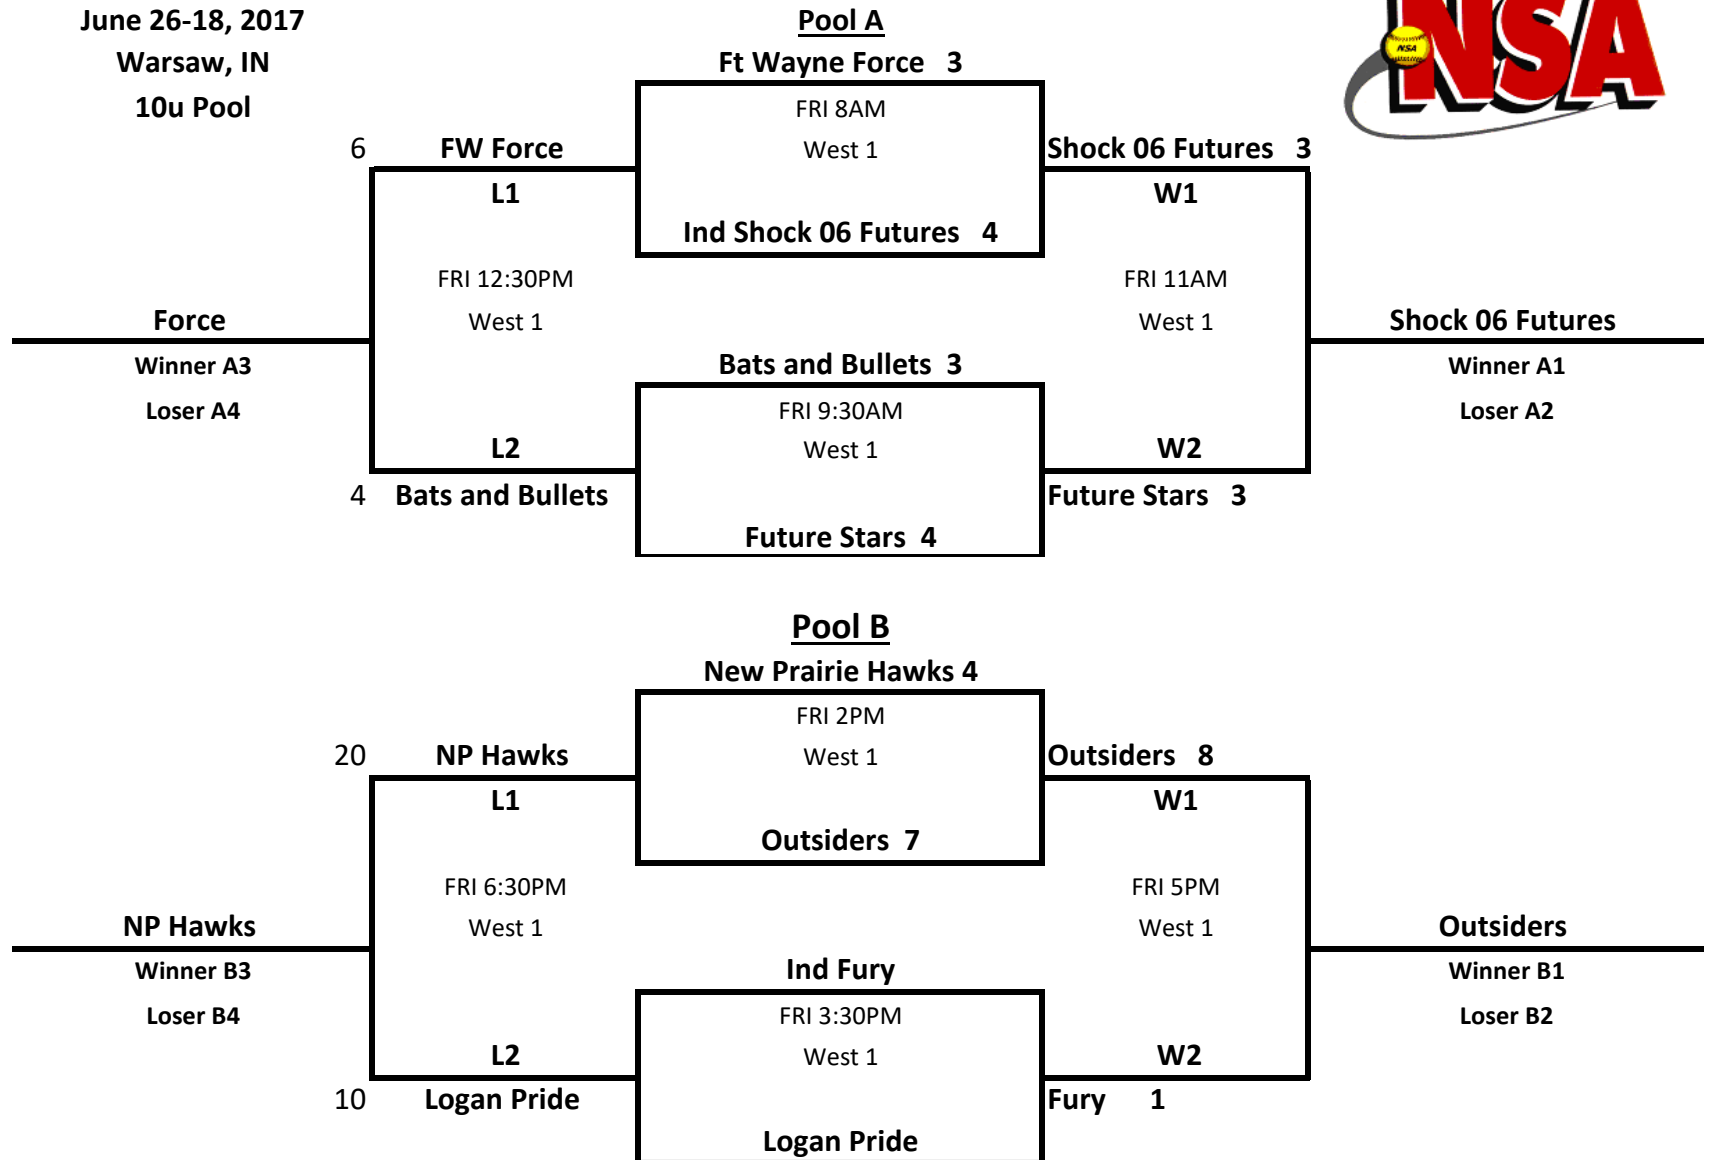

NSA Girls "B" State
 June 26-18, 2017
 Warsaw, IN
 10u Pool

ALL POOL GAMES ARE 1HR/15MIN, COMPLETE INNING; GAMES MAY END IN A TIE

TEAMS ARE REQUIRED TO BE READY TO PLAY 15 MIN PRIOR TO START TIME

**NSA Girls "B" State
June 26-18, 2017
Warsaw, IN
10u Pool**

ALL POOL GAMES ARE 1HR/15MIN, COMPLETE INNING; GAMES MAY END IN A TIE
 TEAMS ARE REQUIRED TO BE READY TO PLAY 15 MIN PRIOR TO START TIME

NSA Girls "B" State
 June 26-18, 2017
 Warsaw, IN
 10u Pool

Pool E
 Harris Heat 06 7

ALL POOL GAMES ARE 1HR/15MIN, COMPLETE INNING; GAMES MAY END IN A TIE
 TEAMS ARE REQUIRED TO BE READY TO PLAY 15 MIN PRIOR TO START TIME

NSA Girls "B" State
 June 26-18, 2017
 Warsaw, IN
 12u Pool

ALL POOL GAMES ARE 1HR/15MIN, COMPLETE INNING; GAMES MAY END IN A TIE
TEAMS ARE REQUIRED TO BE READY TO PLAY 15 MIN PRIOR TO START TIME

NSA Girls "B" State
June 26-18, 2017
Warsaw, IN
12u Pool

Pool D

D1) Ind Shock 05 Futures	FRI 8AM	Ind Shock 05 Futures vs. Region Sports Rumble (West 3) 6-2
D2) Region Sports Rumble	9:30AM	Ind Shock 05 Futures vs. BG Wolfpack (West 3) 6-4
D3) BG Wolfpack	11AM	Region Sports Rumble vs. BG Wolfpack (West 3) 3-2