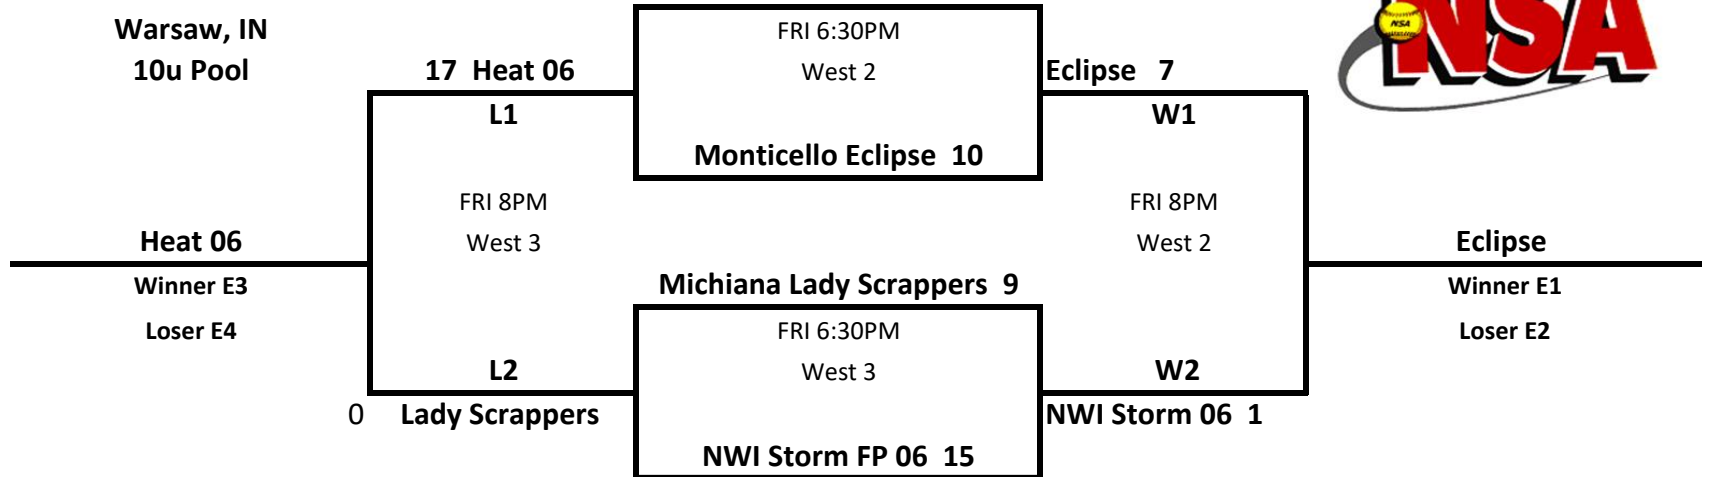

NSA Girls "B" State
 June 26-18, 2017
 Warsaw, IN
 10u Pool

ALL POOL GAMES ARE 1HR/15MIN, COMPLETE INNING; GAMES MAY END IN A TIE

TEAMS ARE REQUIRED TO BE READY TO PLAY 15 MIN PRIOR TO START TIME

**NSA Girls "B" State
June 26-18, 2017
Warsaw, IN
10u Pool**

ALL POOL GAMES ARE 1HR/15MIN, COMPLETE INNING; GAMES MAY END IN A TIE
 TEAMS ARE REQUIRED TO BE READY TO PLAY 15 MIN PRIOR TO START TIME

NSA Girls "B" State
 June 26-18, 2017
 Warsaw, IN
 10u Pool

Pool E
 Harris Heat 06 7