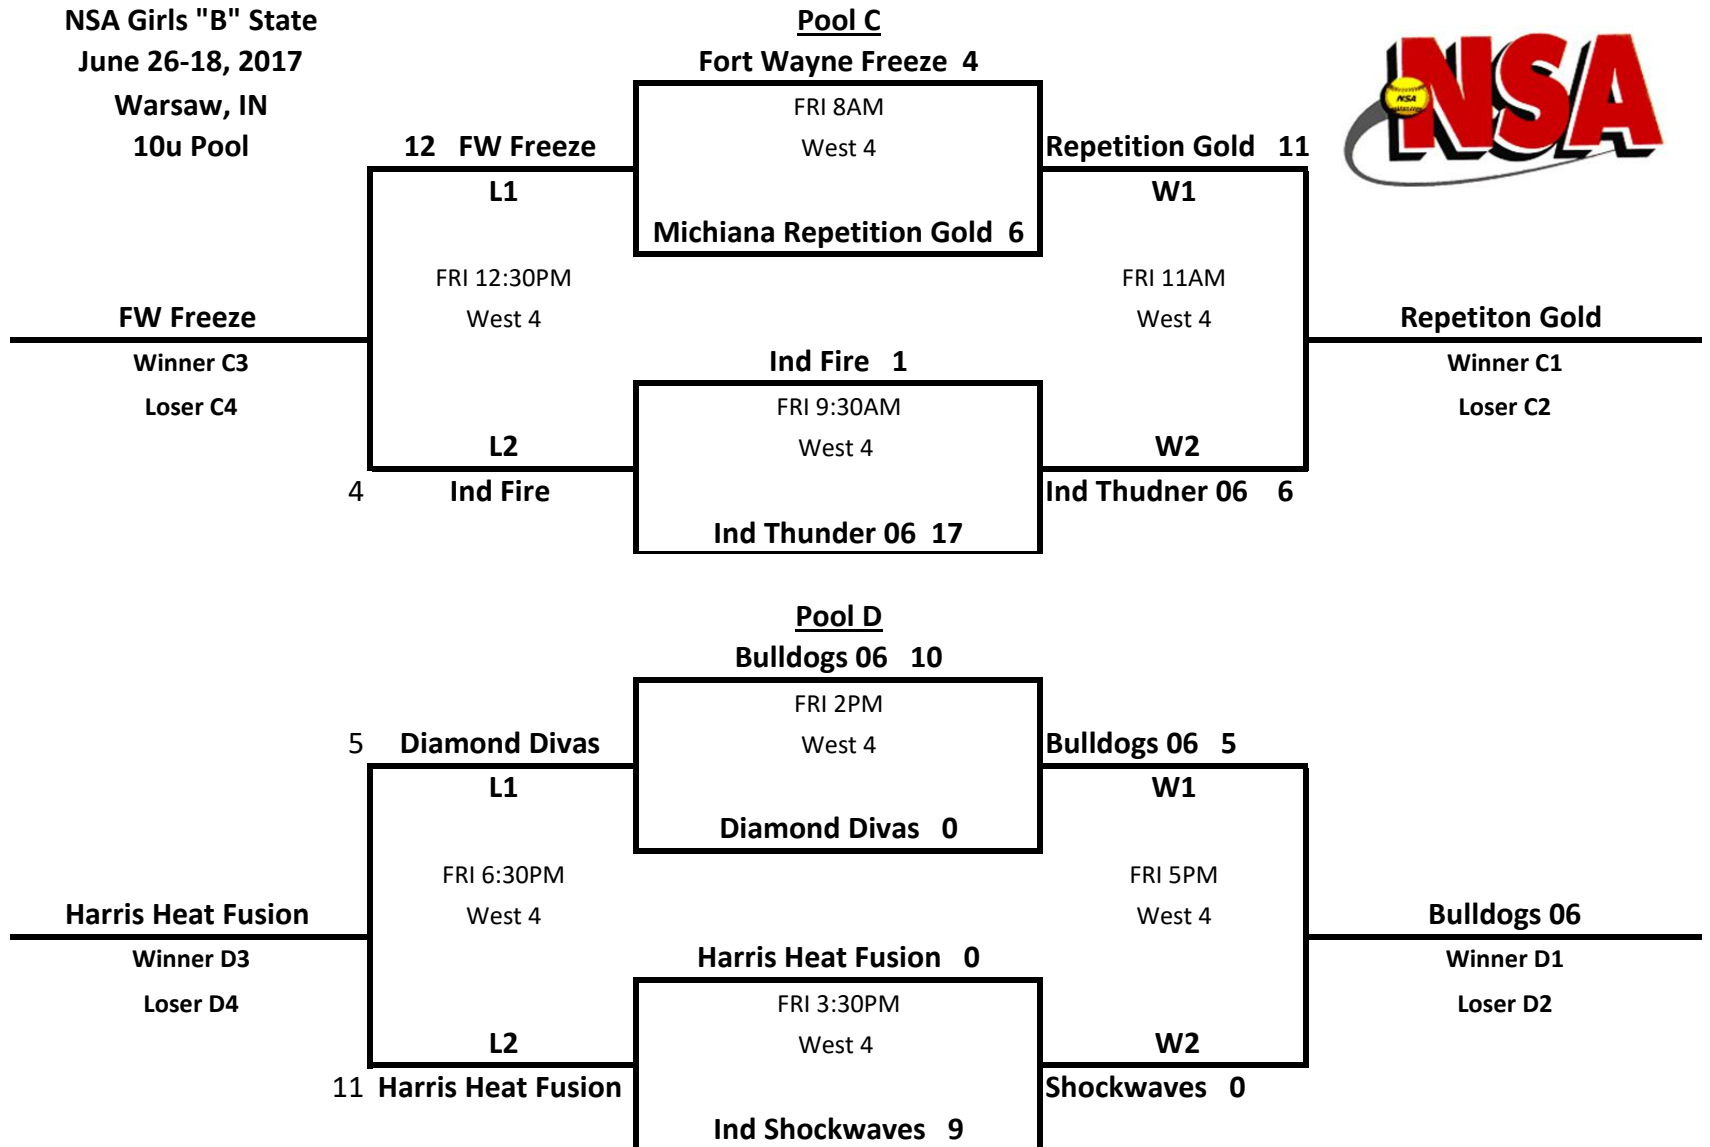

NSA Girls "B" State
 June 26-18, 2017
 Warsaw, IN
 10u Pool

ALL POOL GAMES ARE 1HR/15MIN, COMPLETE INNING; GAMES MAY END IN A TIE

TEAMS ARE REQUIRED TO BE READY TO PLAY 15 MIN PRIOR TO START TIME

**NSA Girls "B" State
June 26-18, 2017
Warsaw, IN
10u Pool**

ALL POOL GAMES ARE 1HR/15MIN, COMPLETE INNING; GAMES MAY END IN A TIE
 TEAMS ARE REQUIRED TO BE READY TO PLAY 15 MIN PRIOR TO START TIME

NSA Girls "B" State
 June 26-18, 2017
 Warsaw, IN
 10u Pool

Pool E
 Harris Heat 06 7

ALL POOL GAMES ARE 1HR/15MIN, COMPLETE INNING; GAMES MAY END IN A TIE
 TEAMS ARE REQUIRED TO BE READY TO PLAY 15 MIN PRIOR TO START TIME

NSA Girls "B" State
 June 26-18, 2017
 Warsaw, IN
 12u Pool

ALL POOL GAMES ARE 1HR/15MIN, COMPLETE INNING; GAMES MAY END IN A TIE
TEAMS ARE REQUIRED TO BE READY TO PLAY 15 MIN PRIOR TO START TIME

NSA Girls "B" State
June 26-18, 2017
Warsaw, IN
12u Pool

Pool D

D1) Ind Shock 05 Futures	FRI 8AM	Ind Shock 05 Futures vs. Region Sports Rumble (West 3) 6-2
D2) Region Sports Rumble	9:30AM	Ind Shock 05 Futures vs. BG Wolfpack (West 3) 6-4
D3) BG Wolfpack	11AM	Region Sports Rumble vs. BG Wolfpack (West 3) 3-2