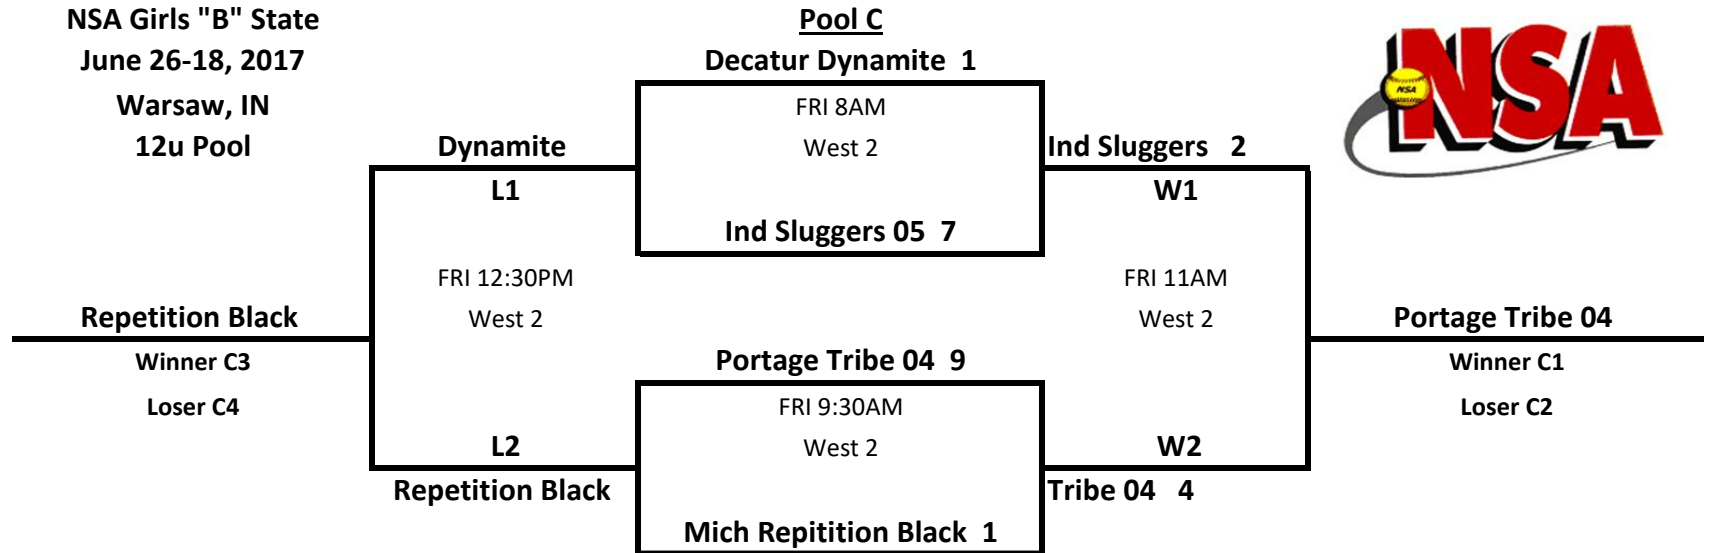

NSA Girls "B" State
 June 26-18, 2017
 Warsaw, IN
 10u Pool

ALL POOL GAMES ARE 1HR/15MIN, COMPLETE INNING; GAMES MAY END IN A TIE

TEAMS ARE REQUIRED TO BE READY TO PLAY 15 MIN PRIOR TO START TIME

**NSA Girls "B" State
June 26-18, 2017
Warsaw, IN
10u Pool**

ALL POOL GAMES ARE 1HR/15MIN, COMPLETE INNING; GAMES MAY END IN A TIE
 TEAMS ARE REQUIRED TO BE READY TO PLAY 15 MIN PRIOR TO START TIME

NSA Girls "B" State
 June 26-18, 2017
 Warsaw, IN
 10u Pool

Pool E
 Harris Heat 06 7

ALL POOL GAMES ARE 1HR/15MIN, COMPLETE INNING; GAMES MAY END IN A TIE
 TEAMS ARE REQUIRED TO BE READY TO PLAY 15 MIN PRIOR TO START TIME

NSA Girls "B" State
 June 26-18, 2017
 Warsaw, IN
 12u Pool

ALL POOL GAMES ARE 1HR/15MIN, COMPLETE INNING; GAMES MAY END IN A TIE
TEAMS ARE REQUIRED TO BE READY TO PLAY 15 MIN PRIOR TO START TIME

NSA Girls "B" State
June 26-18, 2017
Warsaw, IN
12u Pool

Pool D

D1) Ind Shock 05 Futures	FRI 8AM	Ind Shock 05 Futures vs. Region Sports Rumble (West 3) 6-2
D2) Region Sports Rumble	9:30AM	Ind Shock 05 Futures vs. BG Wolfpack (West 3) 6-4
D3) BG Wolfpack	11AM	Region Sports Rumble vs. BG Wolfpack (West 3) 3-2