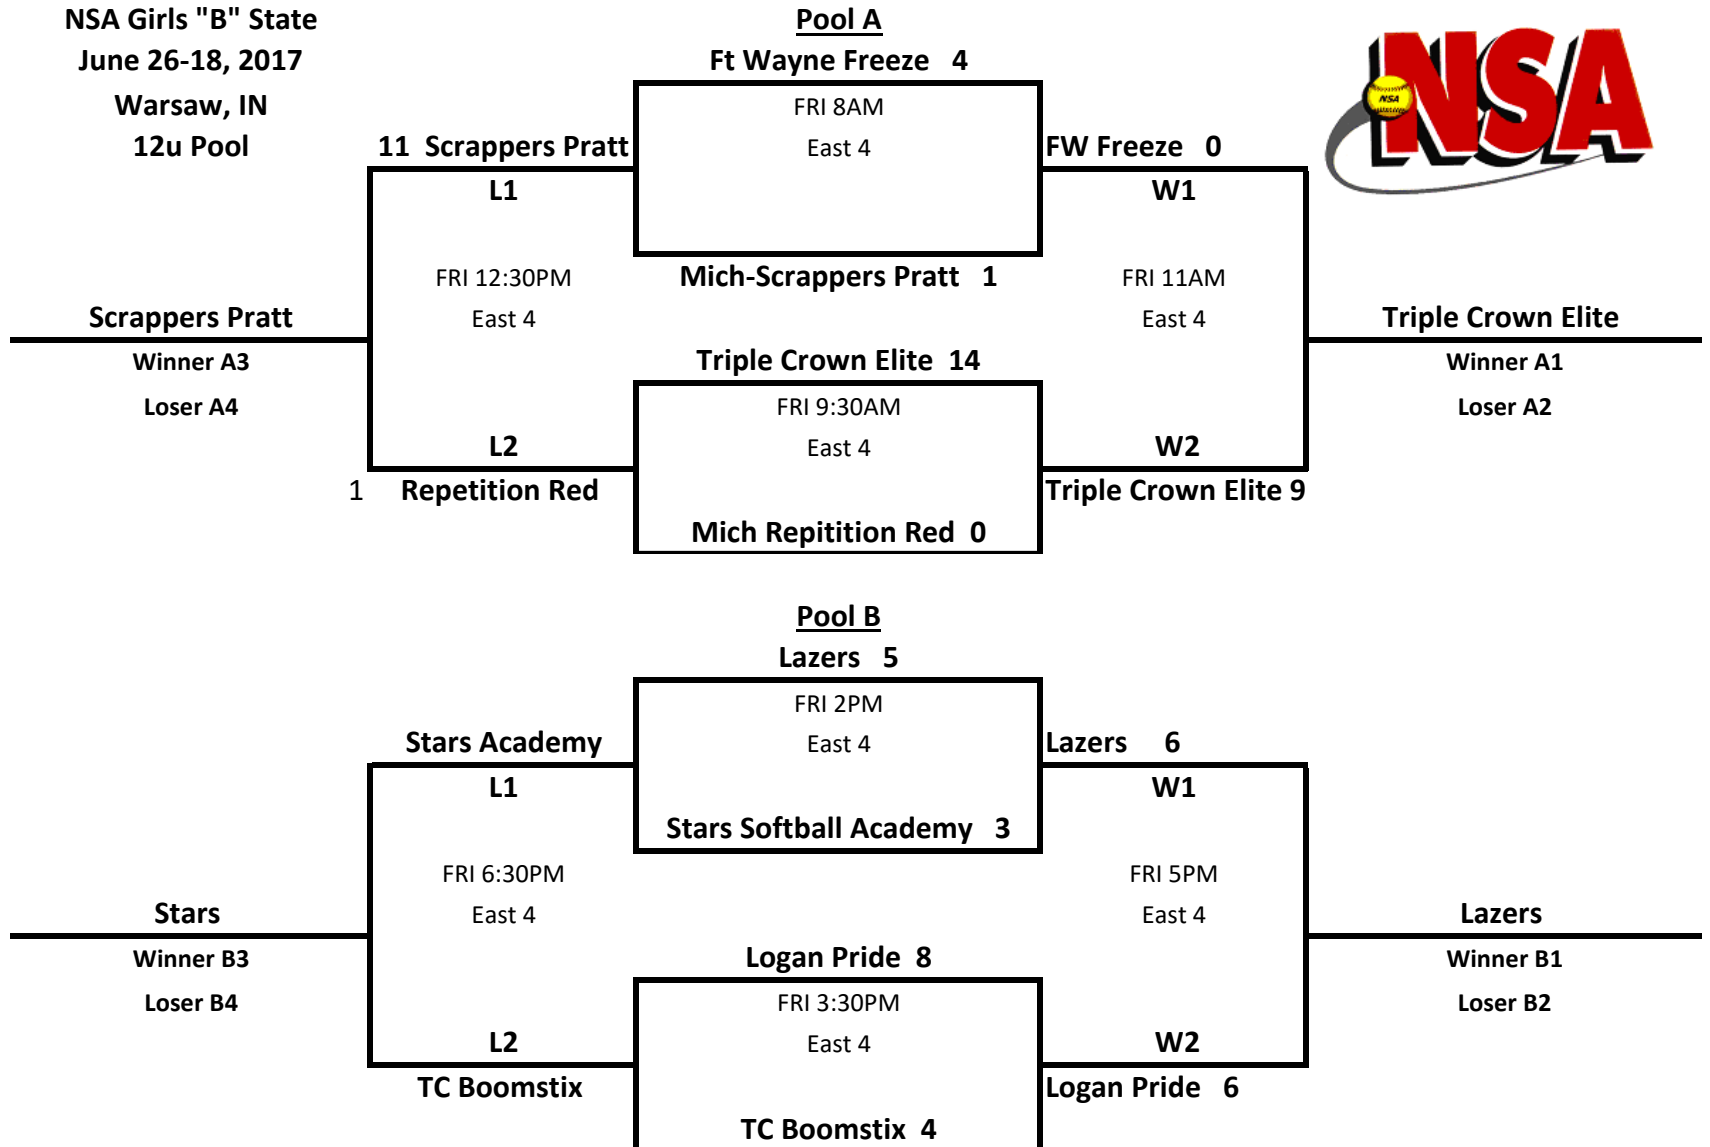

NSA Girls "B" State
 June 26-18, 2017
 Warsaw, IN
 10u Pool

ALL POOL GAMES ARE 1HR/15MIN, COMPLETE INNING; GAMES MAY END IN A TIE

TEAMS ARE REQUIRED TO BE READY TO PLAY 15 MIN PRIOR TO START TIME

**NSA Girls "B" State
June 26-18, 2017
Warsaw, IN
10u Pool**

ALL POOL GAMES ARE 1HR/15MIN, COMPLETE INNING; GAMES MAY END IN A TIE
 TEAMS ARE REQUIRED TO BE READY TO PLAY 15 MIN PRIOR TO START TIME

NSA Girls "B" State
 June 26-18, 2017
 Warsaw, IN
 10u Pool

Pool E
 Harris Heat 06 7

ALL POOL GAMES ARE 1HR/15MIN, COMPLETE INNING; GAMES MAY END IN A TIE
 TEAMS ARE REQUIRED TO BE READY TO PLAY 15 MIN PRIOR TO START TIME

NSA Girls "B" State
 June 26-18, 2017
 Warsaw, IN
 12u Pool

ALL POOL GAMES ARE 1HR/15MIN, COMPLETE INNING; GAMES MAY END IN A TIE
TEAMS ARE REQUIRED TO BE READY TO PLAY 15 MIN PRIOR TO START TIME

NSA Girls "B" State
June 26-18, 2017
Warsaw, IN
12u Pool

Pool D

D1) Ind Shock 05 Futures	FRI 8AM	Ind Shock 05 Futures vs. Region Sports Rumble (West 3) 6-2
D2) Region Sports Rumble	9:30AM	Ind Shock 05 Futures vs. BG Wolfpack (West 3) 6-4
D3) BG Wolfpack	11AM	Region Sports Rumble vs. BG Wolfpack (West 3) 3-2