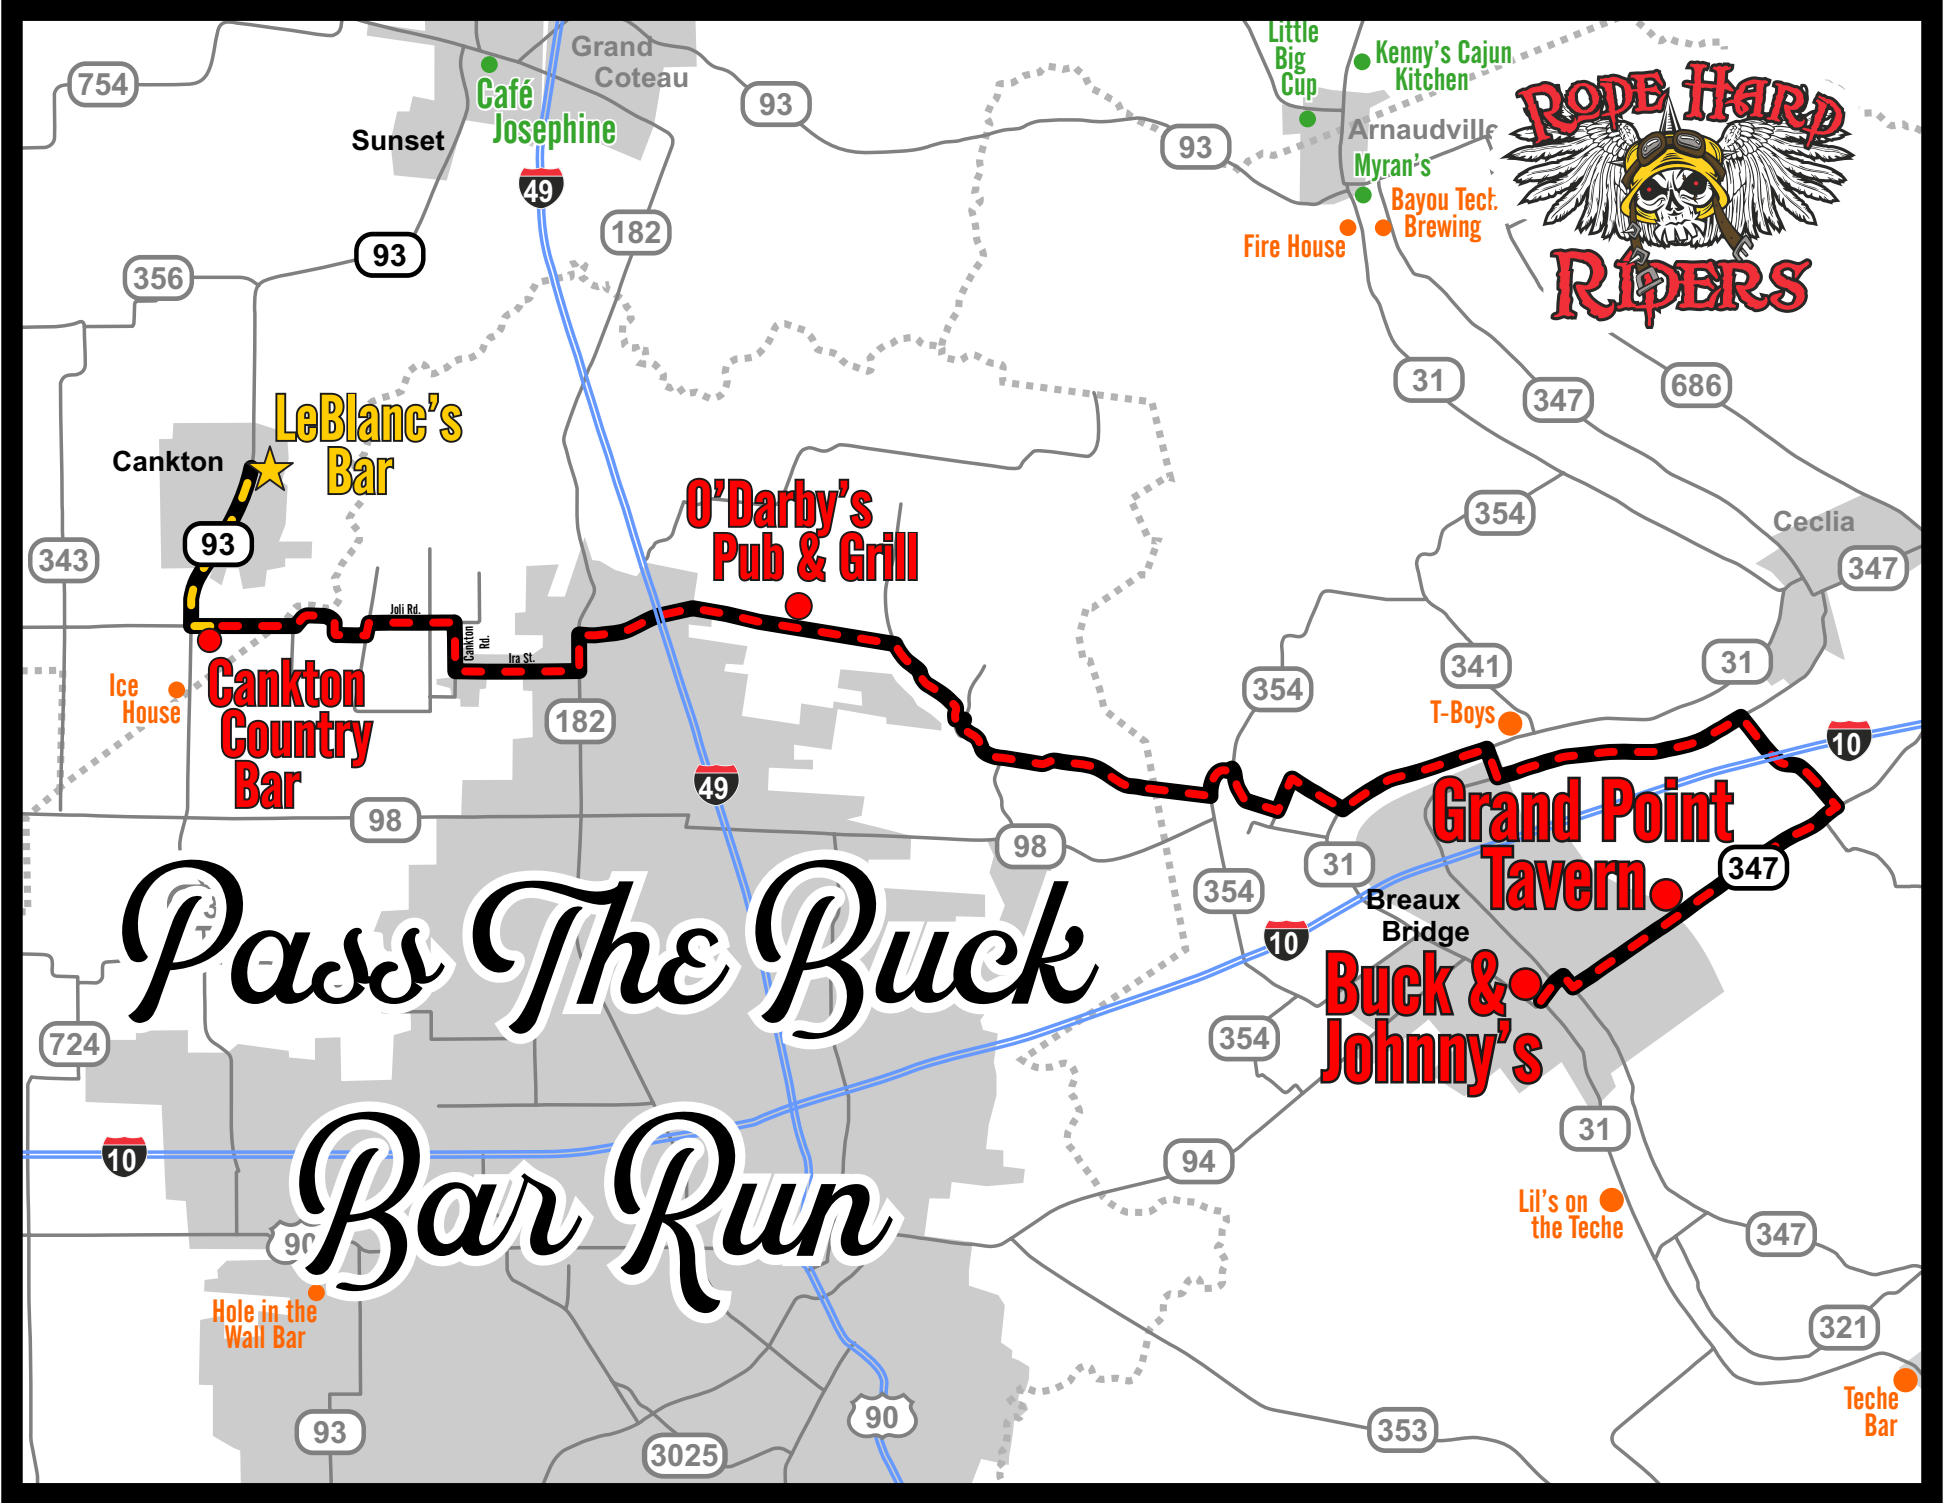

Start location:

Bars Included:

Buck & Johnny's Pizza
100 Berard St.
Breaux Bridge, LA 70517

Grand Point Tavern, Breaux Bridge
O'Darby's Pub & Grill, Carencro
Cankton Country Bar, Cankton

Miles without Gold Star Bar:

23.02

Gold Star Bar:

LeBlanc's Bar

Additional Miles for Gold Star Bar:

1.75

Total Miles Including Gold Star Bar:

24.77

**RHR
Restaurants
on route**

**Other
Gold Star
Bars**

Comments:

Pass The Buck Bar Run

LeBlanc's Bar

Cankton Country Bar

O'Darby's Pub & Grill

Grand Point Tavern

Buck & Johnny's

Gold Star Bar Addition

| | Dist. | | Turn | | Road | Total Dist | |
|--|-------------|------------|---|-----------|----------------------|--------------|------------|
| | | | From Cankton Country Bar Go West | on | Billeaux Rd | | |
| in | 0.05 | mi. | Turn right | on to | LA-93 | 0.05 | mi. |
| in | 1.70 | mi. | STOP | on | LeBlanc's Bar | 1.75 | mi. |
| Total Gold Star Detour Miles | | | | | | 1.75 | mi. |
| Total Miles with Gold Star Detour | | | | | | 24.77 | mi. |