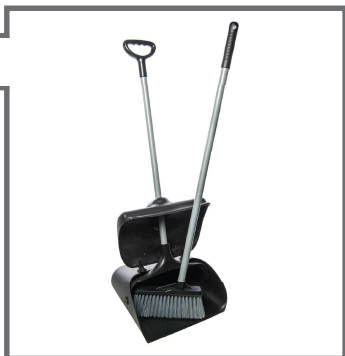

CCDP 0003
Lobby Dust Pan
With Handle and brush