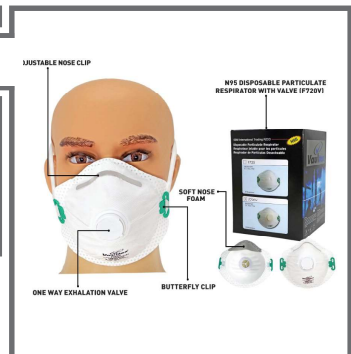

# Personal Protective Equipment

CTPPE 0029  
Chemical Protective Gloves  
1 Pair

CTPPE 0061  
Cleaning Protective Goggles

CTPPE 0030  
HygixAid  
Chemical Protective Gloves  
Nitro Foam Coated  
1 Pair

CTPPE 0363  
Filter for Breathing Face Mask  
2PCs

CTPPE 0364  
Breathing Face Mask  
Double Filter

CTPPE 0554  
Safety Shoes  
Features: Steel toe-cap. Steel midsole for underfoot protection. Padded collar. Oil resistant. Slip resistant.

CTPPE 0368  
Breathing Face Mask  
N95 - 10 pcs